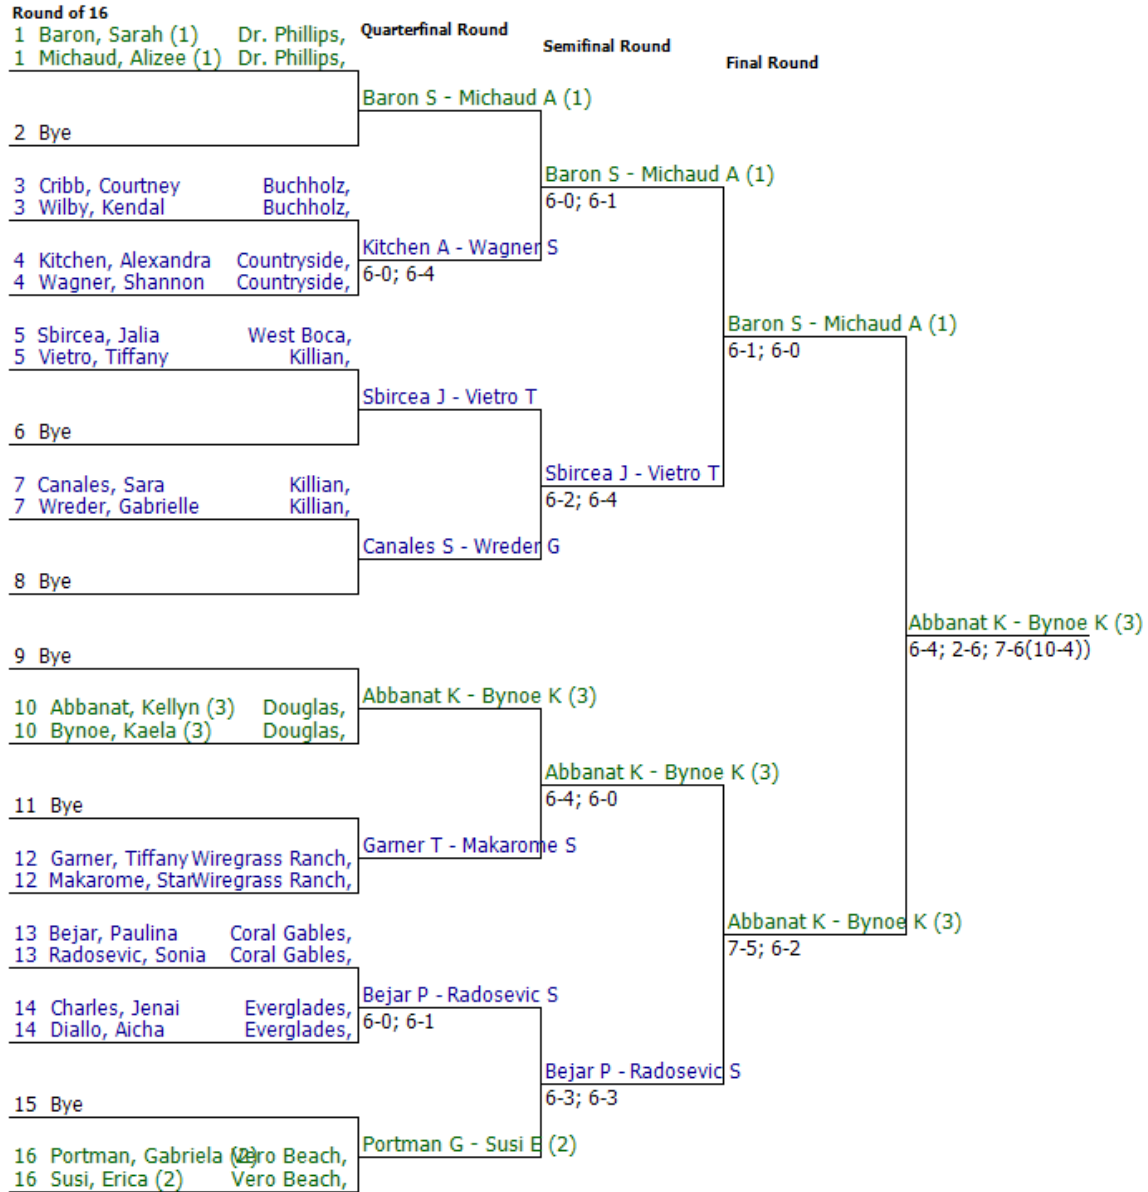

**2013 4A STATE FINALS (-1)  
4A Girls Div 2 Doubles**

**2013 4A STATE FINALS (-1)  
4A Girls Ind 1 Singles**

**2013 4A STATE FINALS (-1)  
4A Girls Ind 1 Doubles**

**2013 4A STATE FINALS (-1)**  
**4A Girls Overall Singles**

Semifinal Round

Final Round

1 Michaud, Alizee

Dr. Phillips,

2 Bye

Michaud, Alizee

3 Bye

Likhanskaia, Joulia