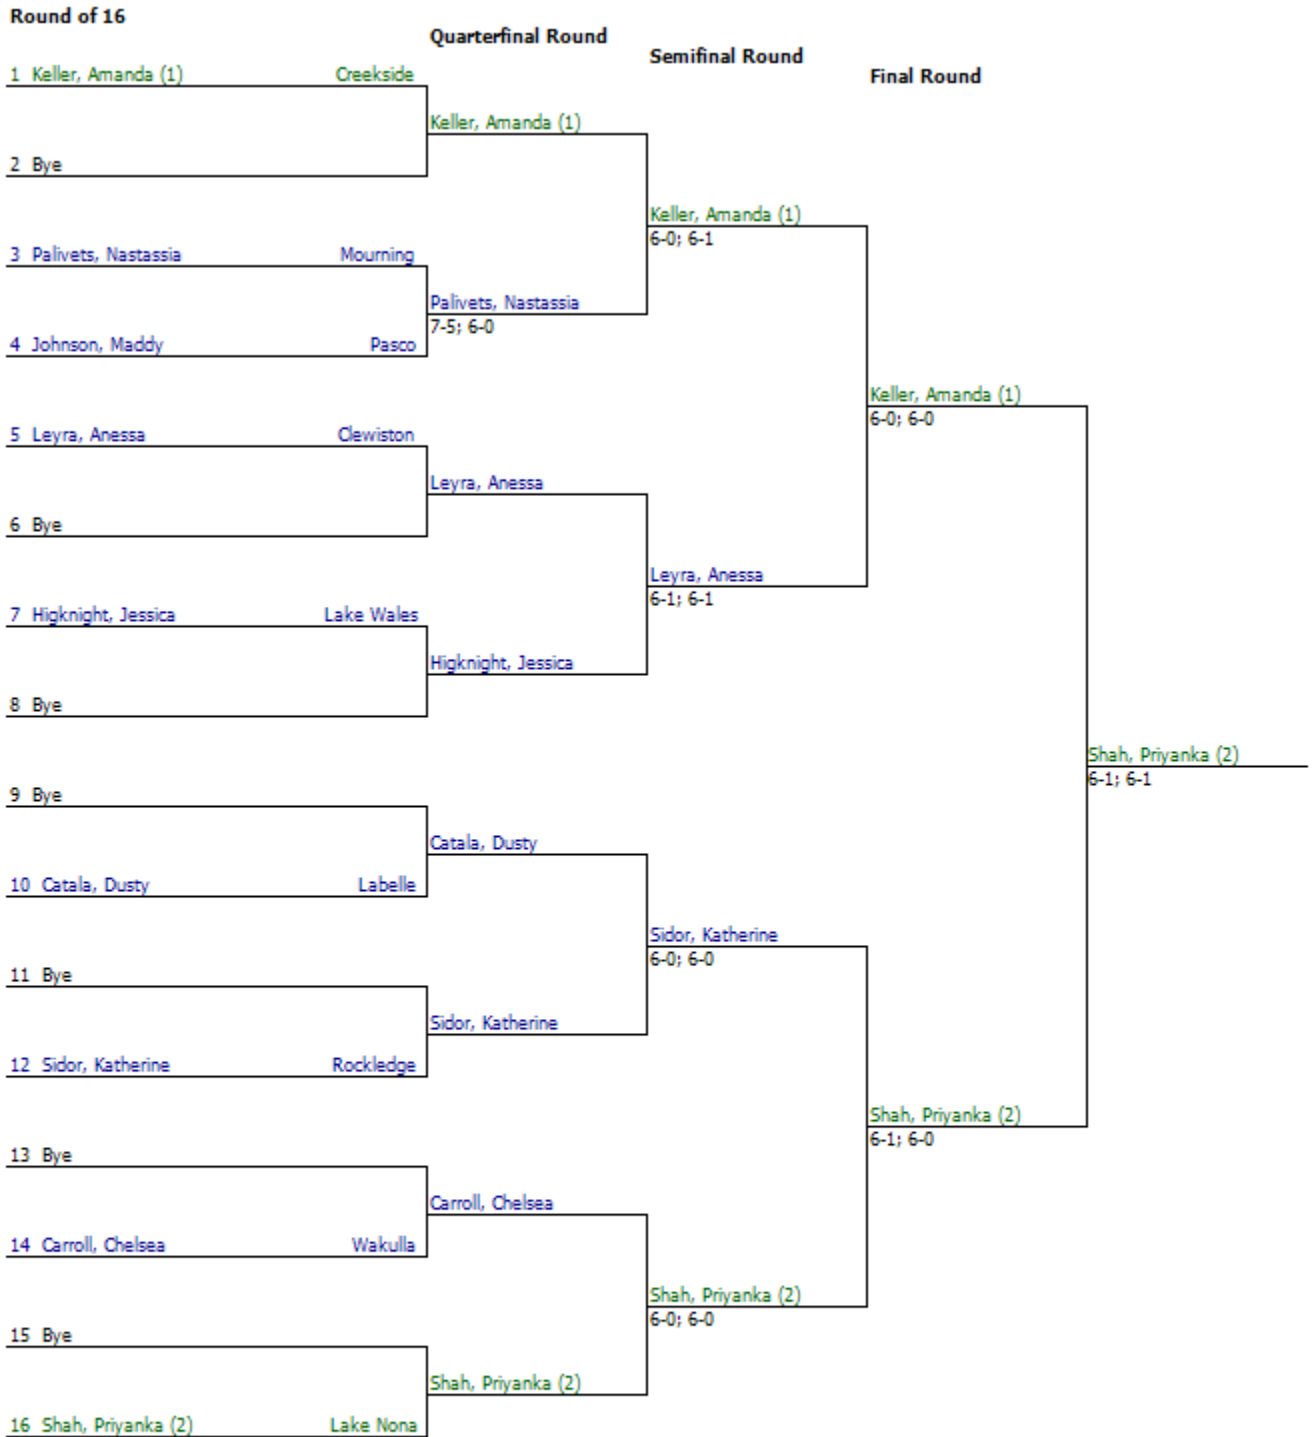

FHSAA CLASS 2A GIRLS CHAMPIONSHIP (-3)
Girls' Individual Singles