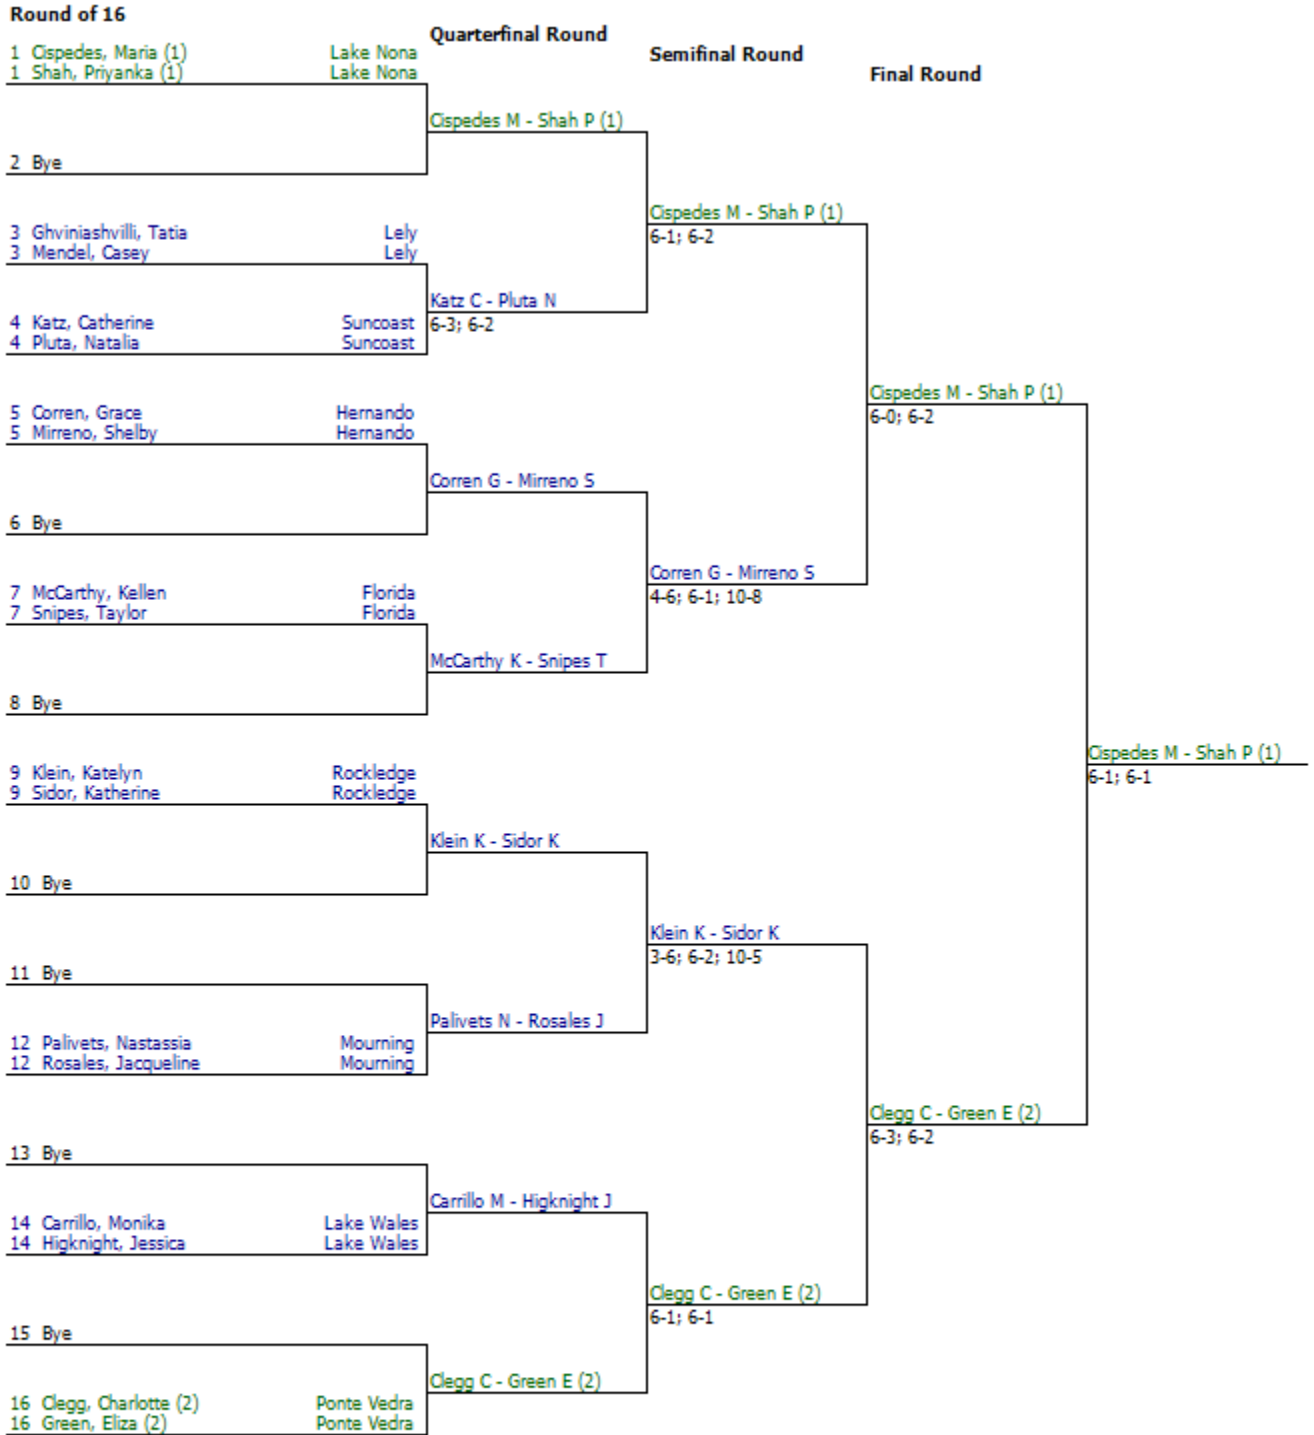

Pine Crest  
 Pine Crest

**Semifinal Round**

Benn M - Navarro E (1)  
 6-0; 6-0

Filburn L - Leavitt D  
 6-1; 6-1

Casad M - Vorlicek A  
 6-3; 6-1

Crouch C - Beachy C  
 6-4; 7-5

**Final Round**

Benn M - Navarro E (1)  
 7-6(2); 6-4

Benn M - Navarro E (1)  
 6-1; 6-3

Crouch C - Beachy C  
 7-6(2); 6-4

**FHSAA CLASS 2A GIRLS CHAMPIONSHIP (-3)**  
**Girls' Individual Singles**

**FHSAA CLASS 2A GIRLS CHAMPIONSHIP (-3)**  
**Girls' Individual Doubles**