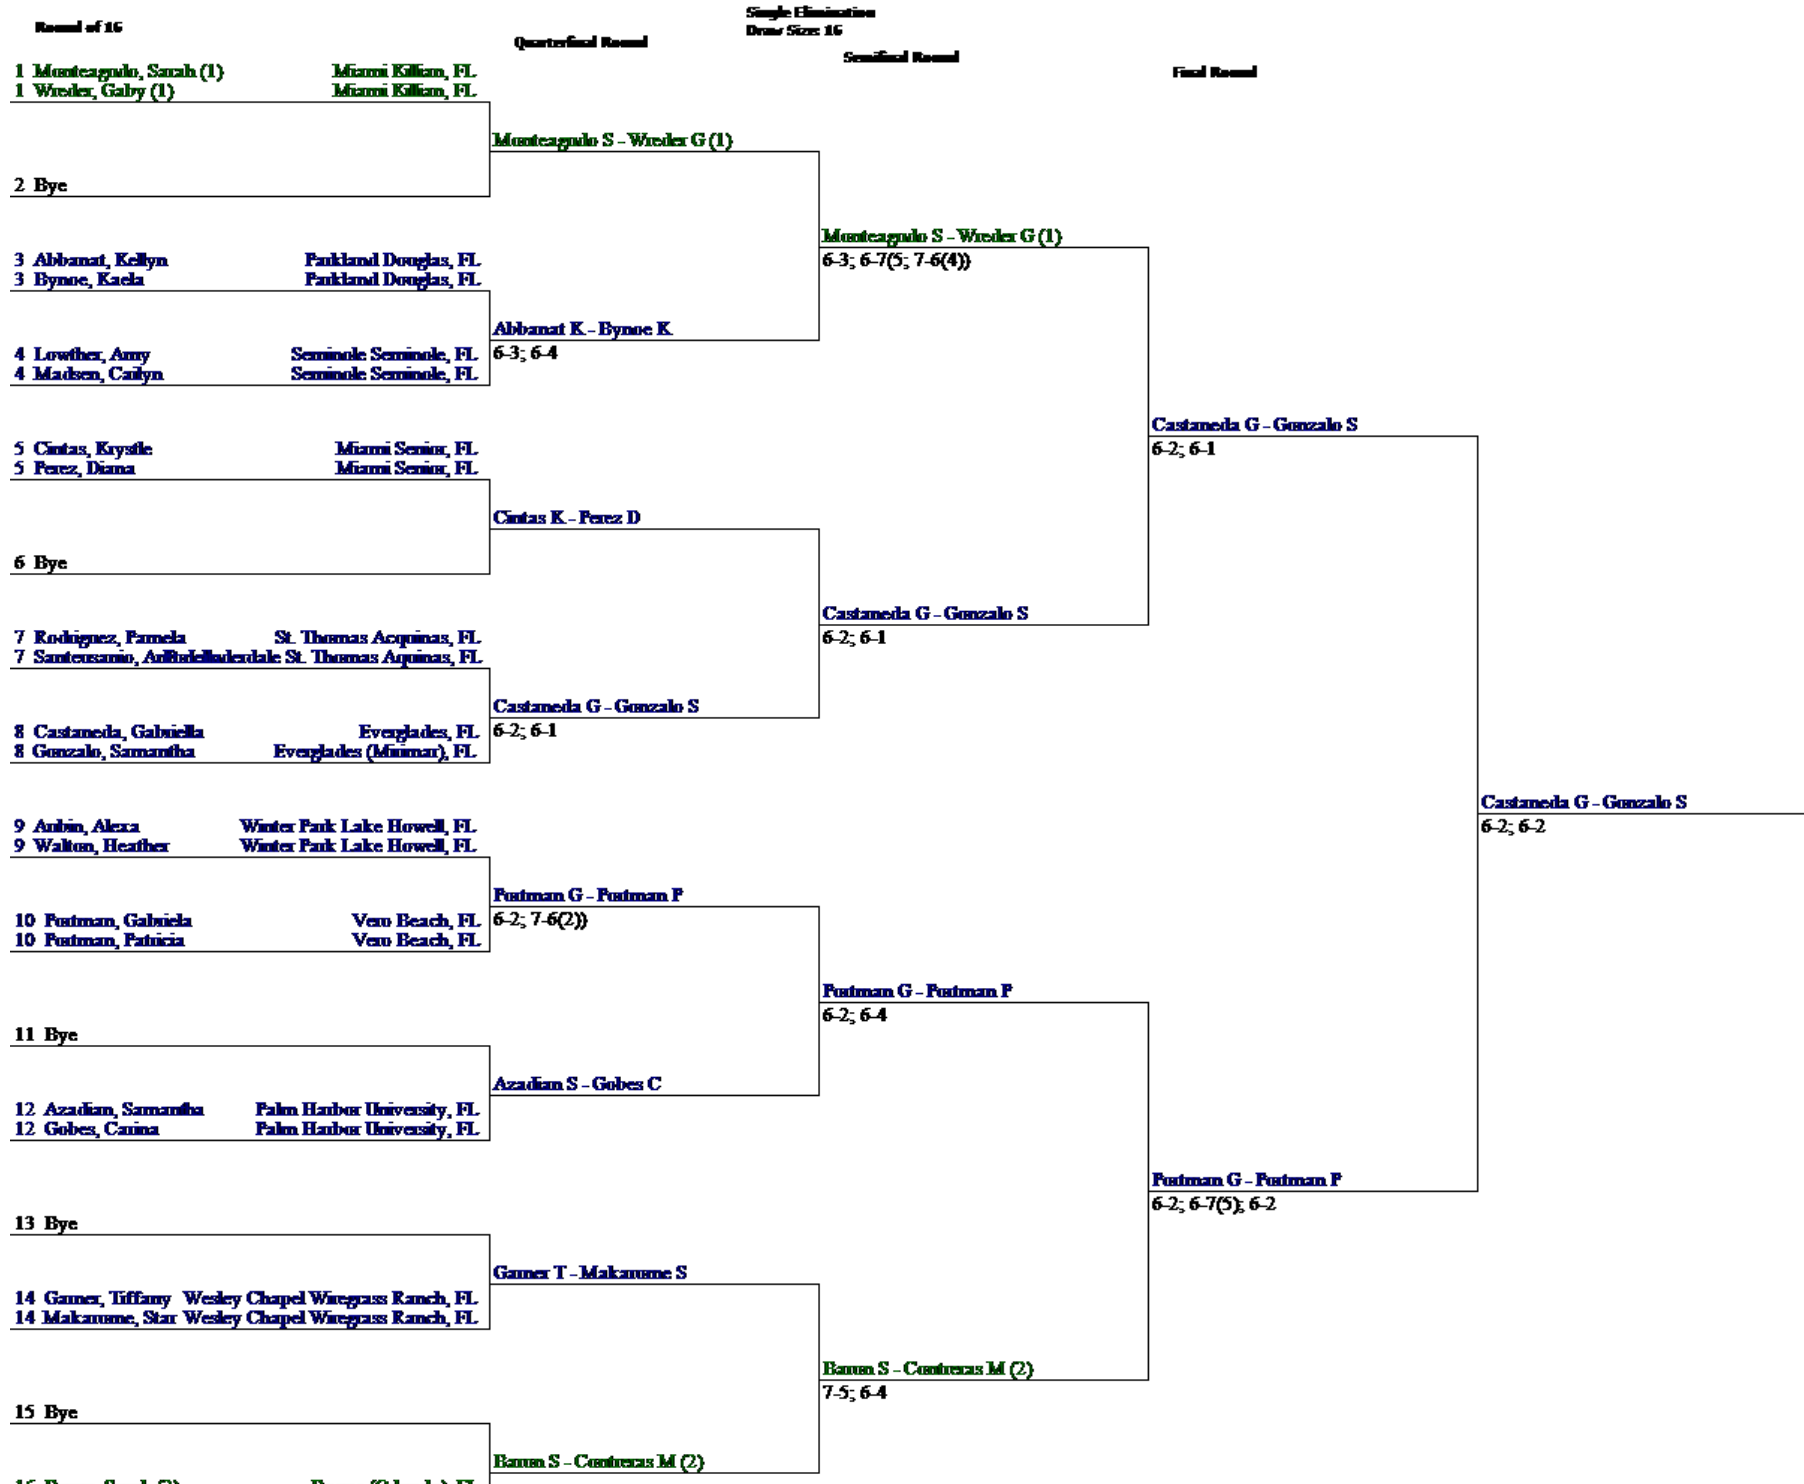

2012 4A STATE FINALS (-4)
4A Girls Div 1 Doubles

2012 4A STATE FINALS (-4)
4A Girls Div 2 Doubles

2012 4A STATE FINALS (-4)
4A Girls Ind 1 Singles

2012 4A STATE FINALS (-4)
4A Girls Ind 1 Doubles

2012 4A STATE FINALS (-4)
4A Girls Overall Singles