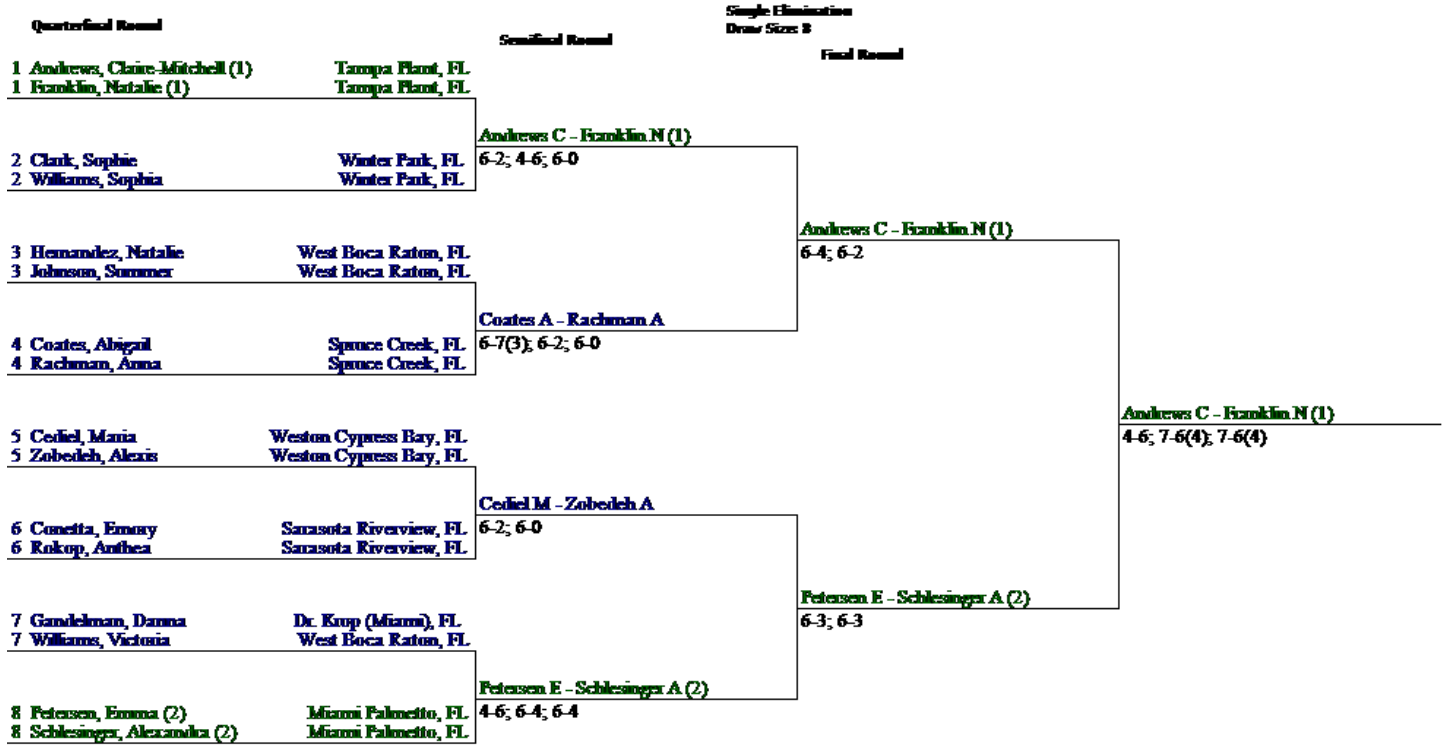

2012 4A STATE FINALS (-4)
4A Girls Div 2 Doubles