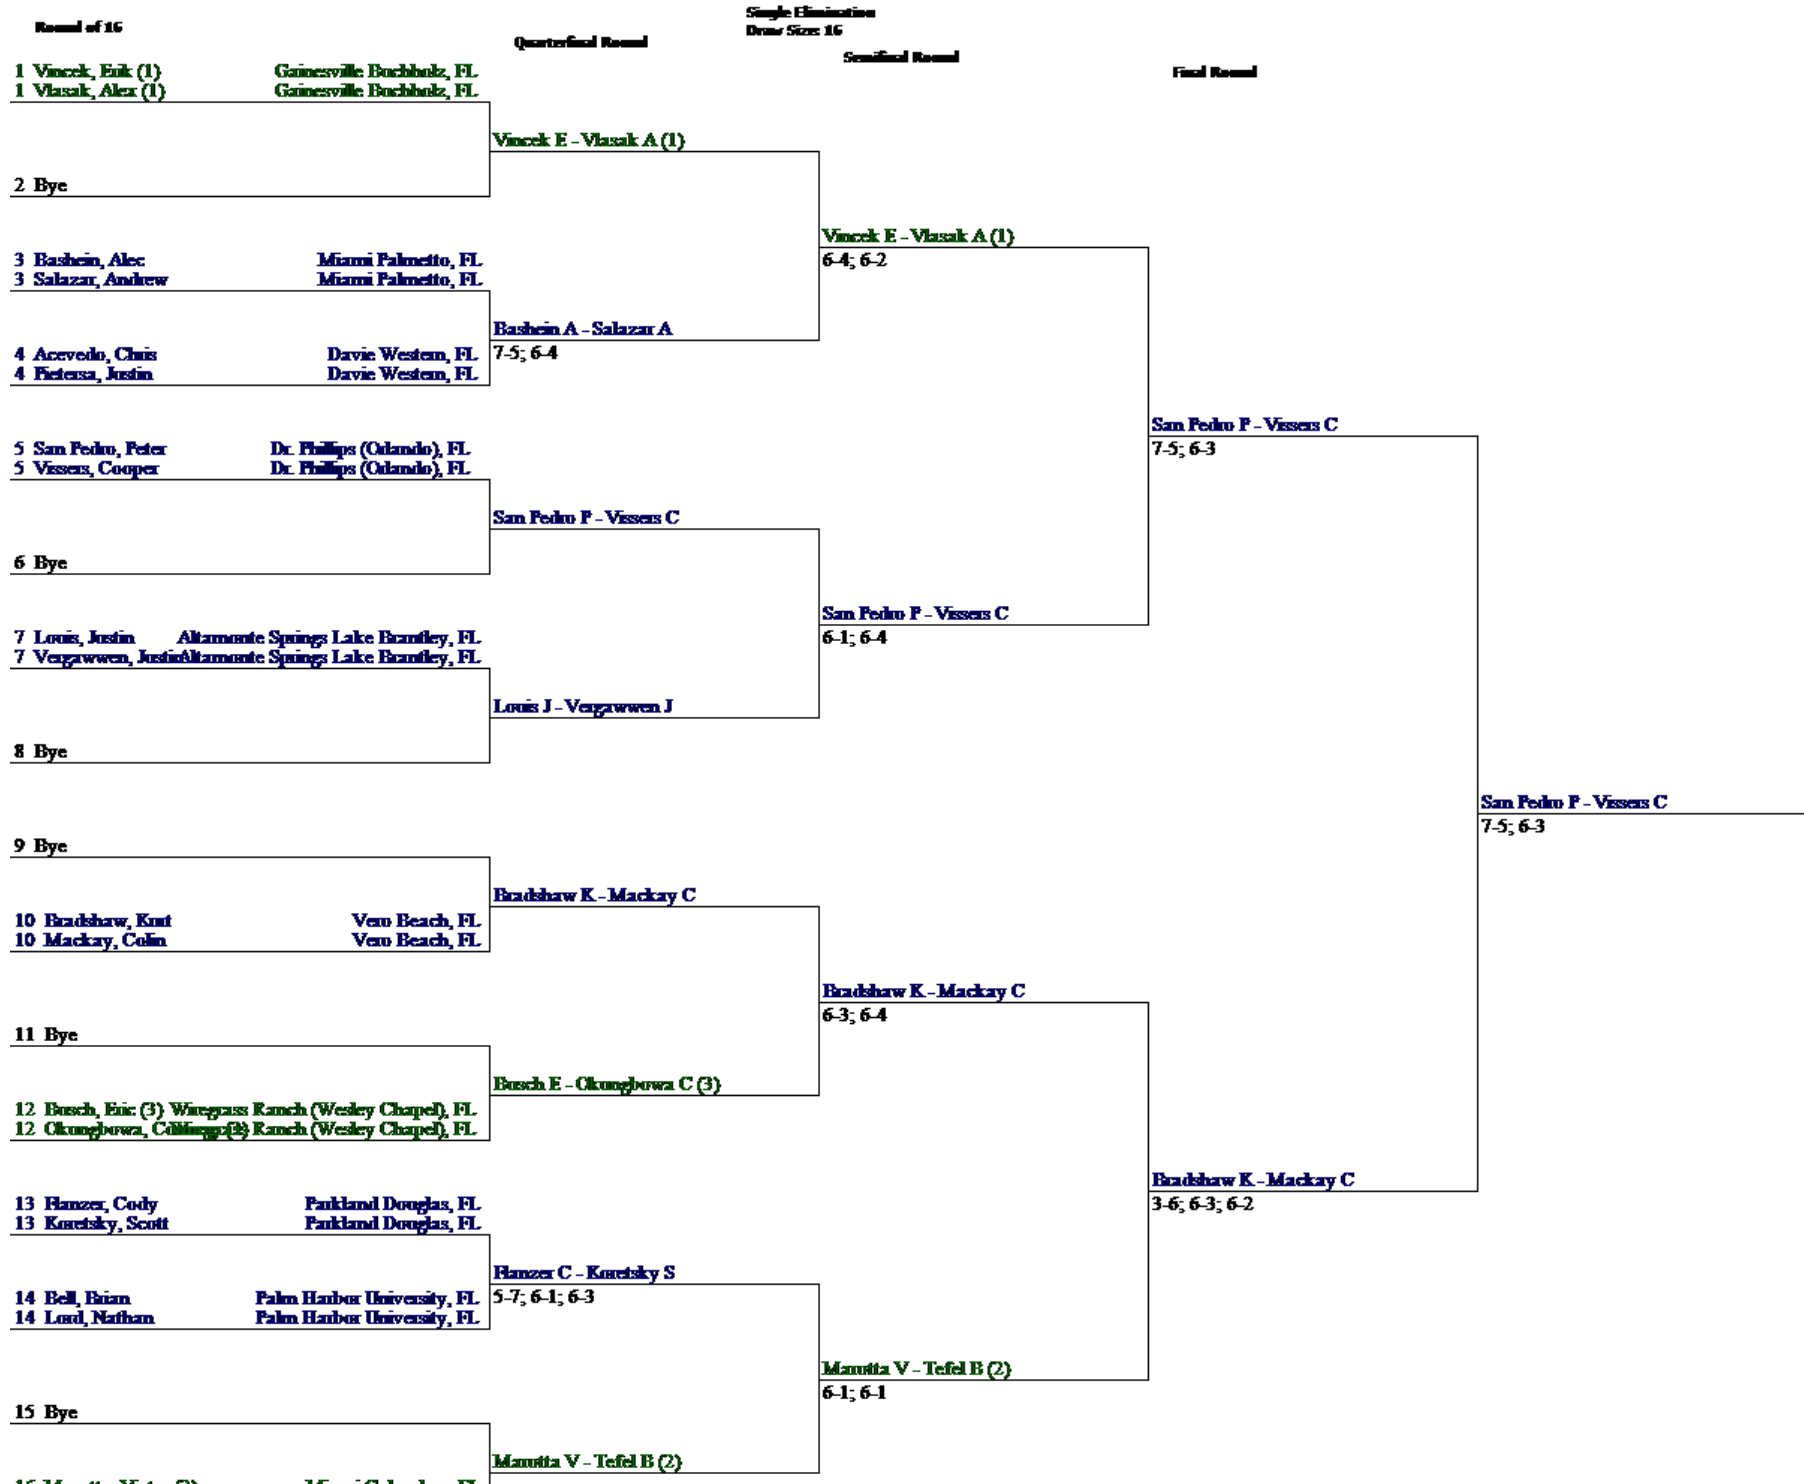

2012 4A STATE FINALS (-4)  
4A Boys Div 1 Doubles

2012 4A STATE FINALS (-4)  
4A Boys Div 2 Doubles

2012 4A STATE FINALS (-4)  
4A Boys Ind 1 Singles

2012 4A STATE FINALS (-4)  
4A Boys Ind 1 Doubles

10 BARRERA, VICENTE (2)  
16 Tafel, Bernard (2)