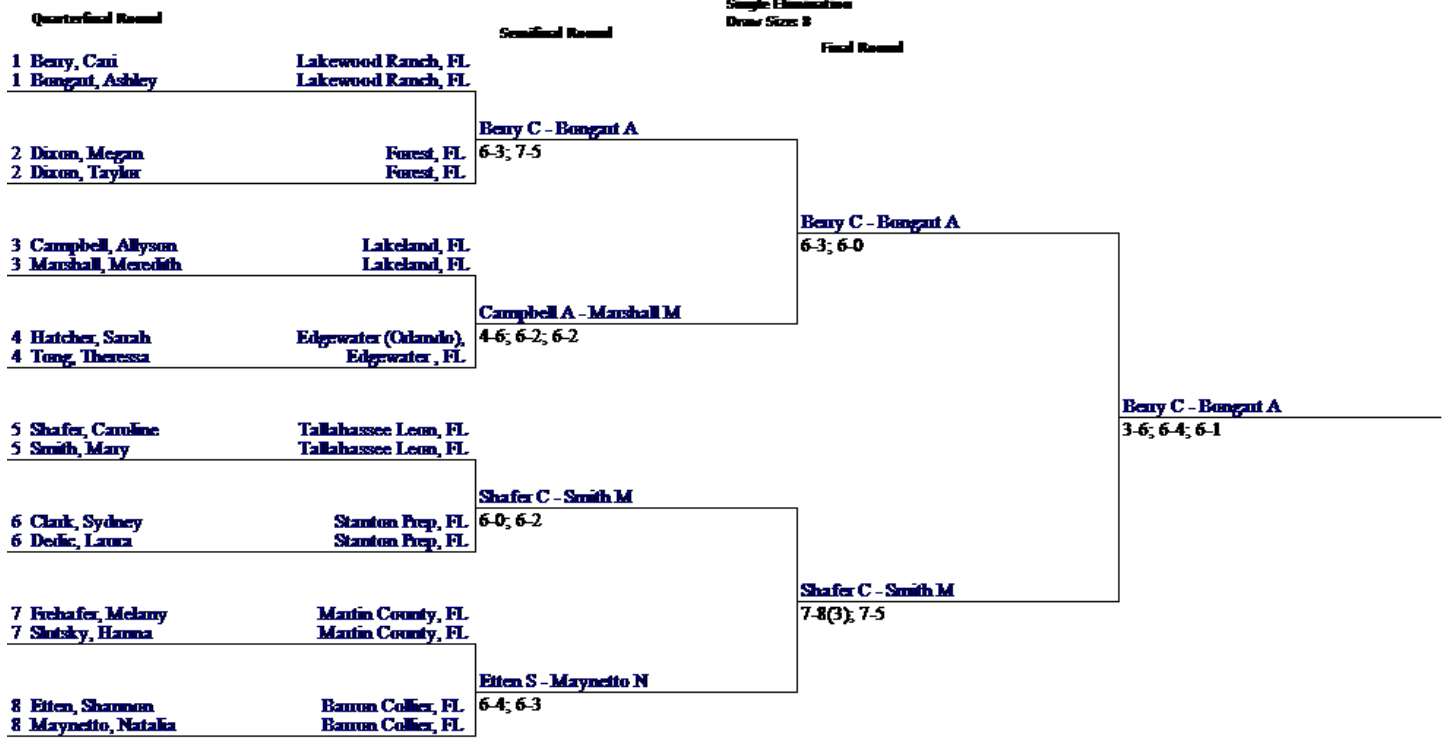

2012 3A STATE FINALS (-5)
3A Girls Div 1 Doubles