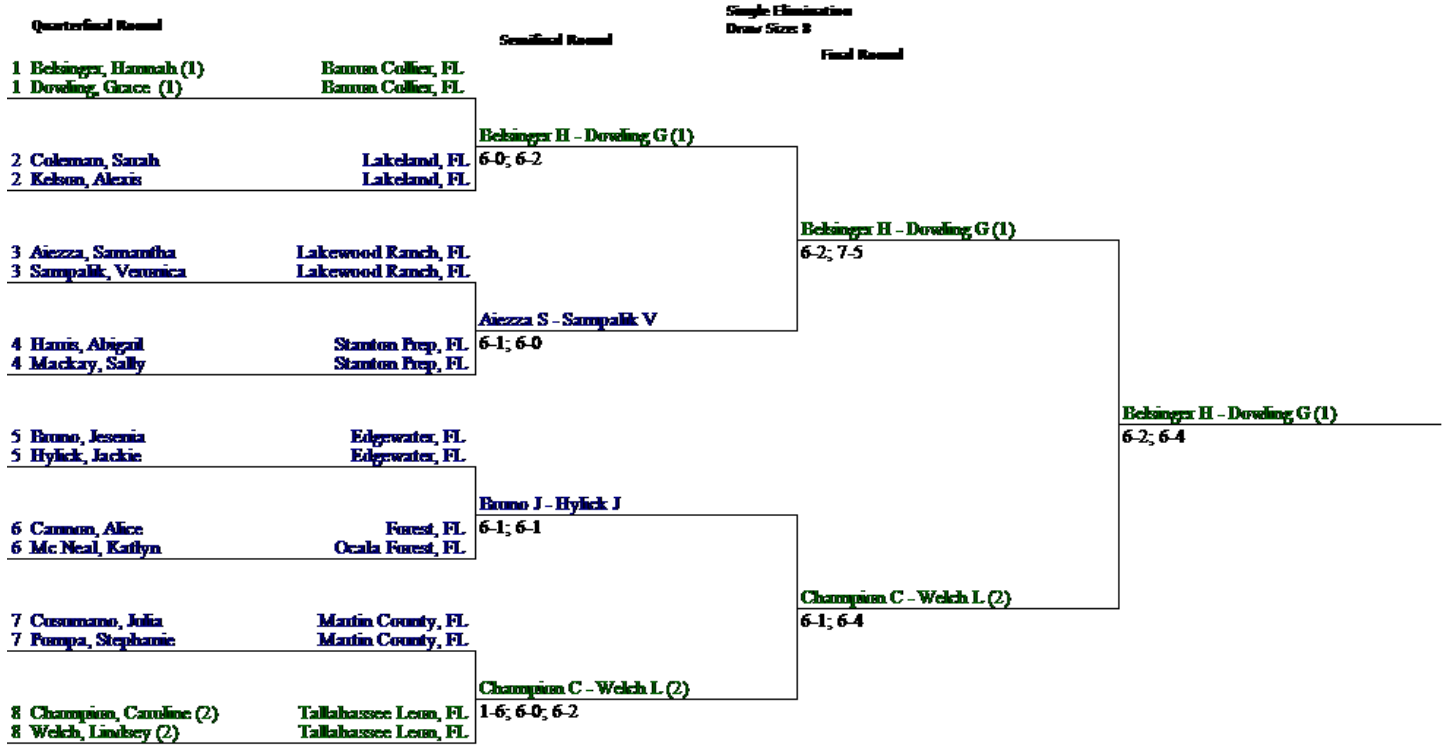

2012 3A STATE FINALS (-5)
3A Girls Div 2 Doubles