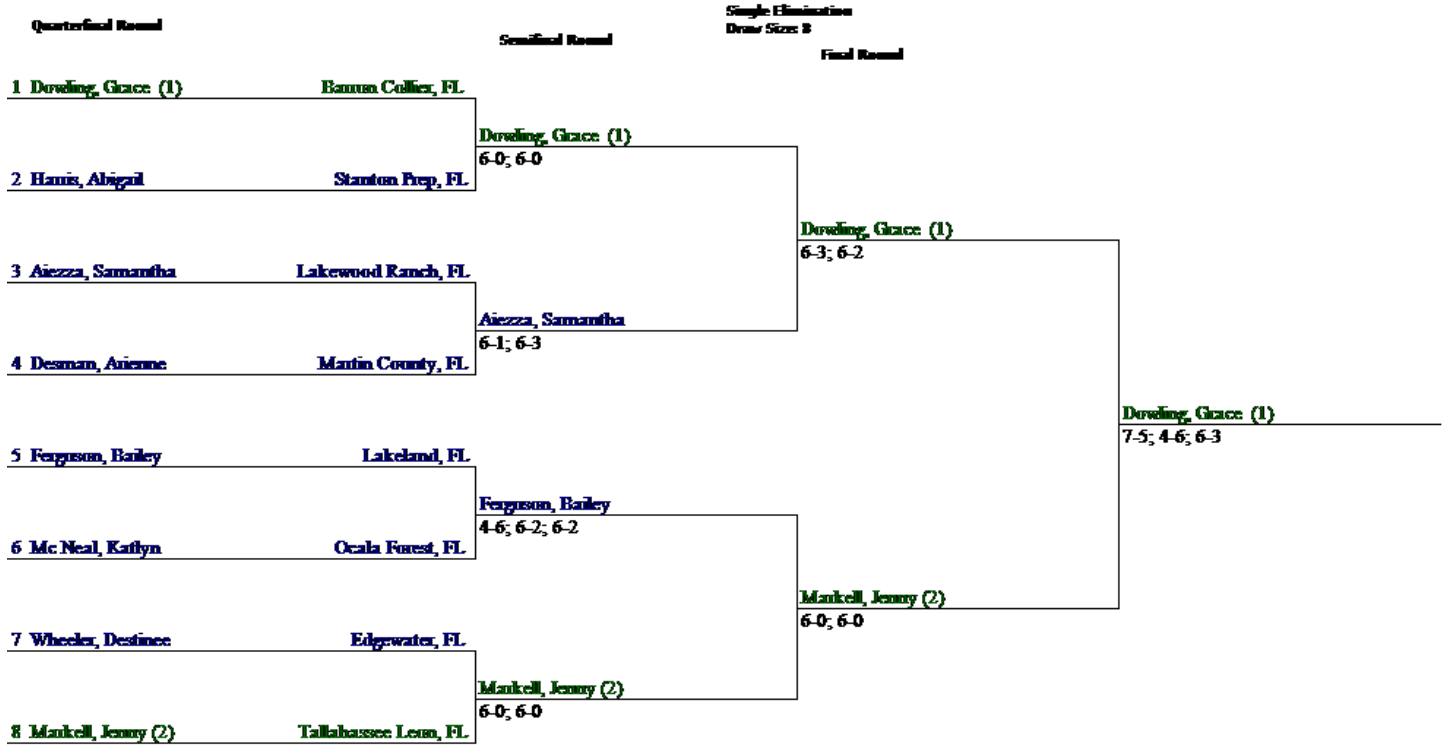

2012 3A STATE FINALS (-5)
 3A Girls Div 1 Singles

2012 3A STATE FINALS (-5)
 3A Girls Div 2 Singles

2012 3A STATE FINALS (-5)
 3A Girls Div 3 Singles

2012 3A STATE FINALS (-5)
3A Girls Div 4 Singles

2012 3A STATE FINALS (-5)
 3A Girls Div 5 Singles

2012 3A STATE FINALS (-5)
3A Girls Overall Doubles

2012 3AGirls Team

School	#1	#2	#3	#4	#5	#1 DBLS	#2 DBLS	Points	Place
Tallahassee Leon	1	1		11	111	11	11	11	11
Martin County			1						1
Ocala Forest		1			1				2
Stanton Prep	1								1
Edgewater			1				1		2
Lakewood Ranch	11	111	11	1	1	111	1		13
Lakeland				1		1			2
Barron Collier	111	11	111	111	11	1	111		17