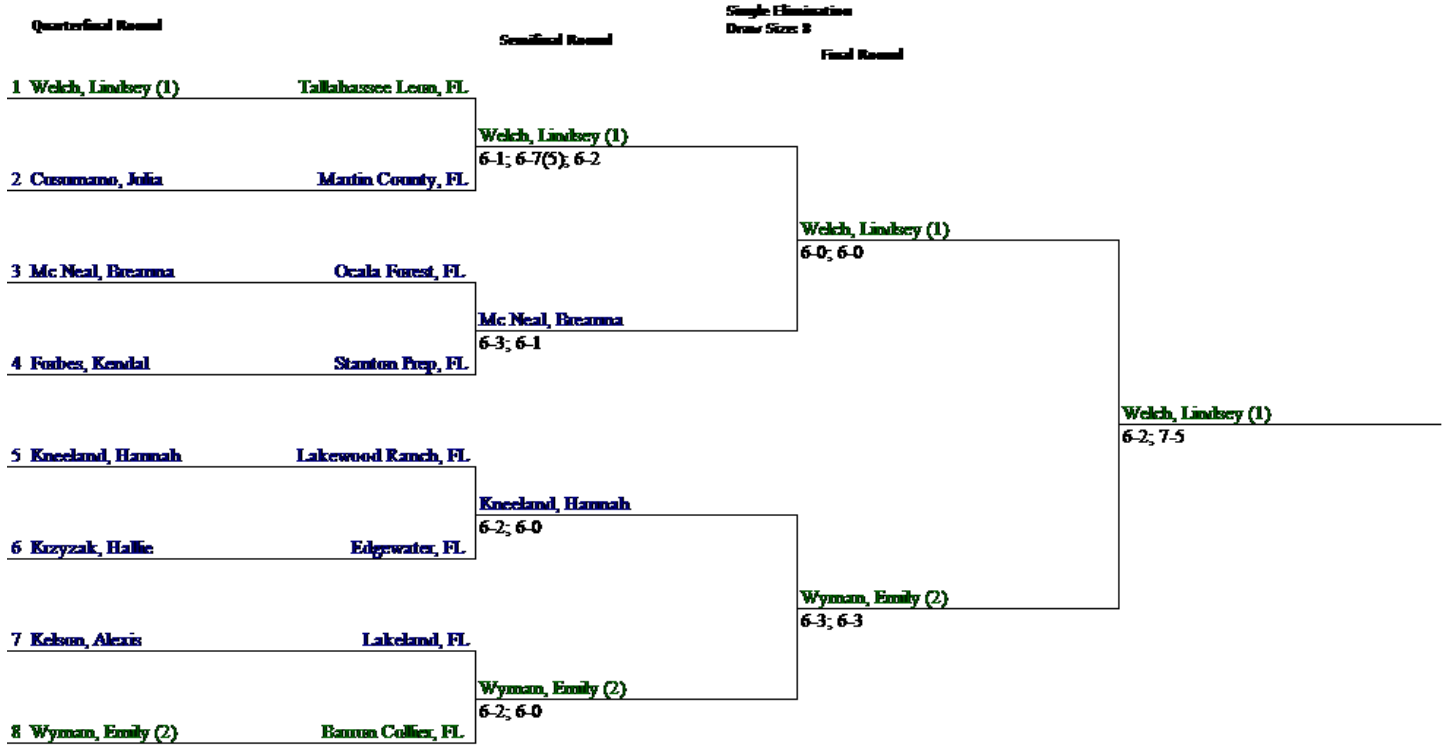

2012 3A STATE FINALS (-5)
 3A Girls Div 1 Singles

2012 3A STATE FINALS (-5)
 3A Girls Div 2 Singles

2012 3A STATE FINALS (-5)
 3A Girls Div 3 Singles

2012 3A STATE FINALS (-5)
3A Girls Div 4 Singles

2012 3A STATE FINALS (-5)
 3A Girls Div 5 Singles

2012 3A STATE FINALS (-5)
3A Girls Overall Doubles

2012 3AGirls Team

School	#1	#2	#3	#4	#5	#1 DBLS	#2 DBLS	Points	Place
Tallahassee Leon	1	1		11	111	11	11	11	11
Martin County			1						1
Ocala Forest		1			1				2
Stanton Prep	1								1
Edgewater			1				1		2
Lakewood Ranch	11	111	11	1	1	111	1		13
Lakeland				1		1			2
Barron Collier	111	11	111	111	11	1	111		17