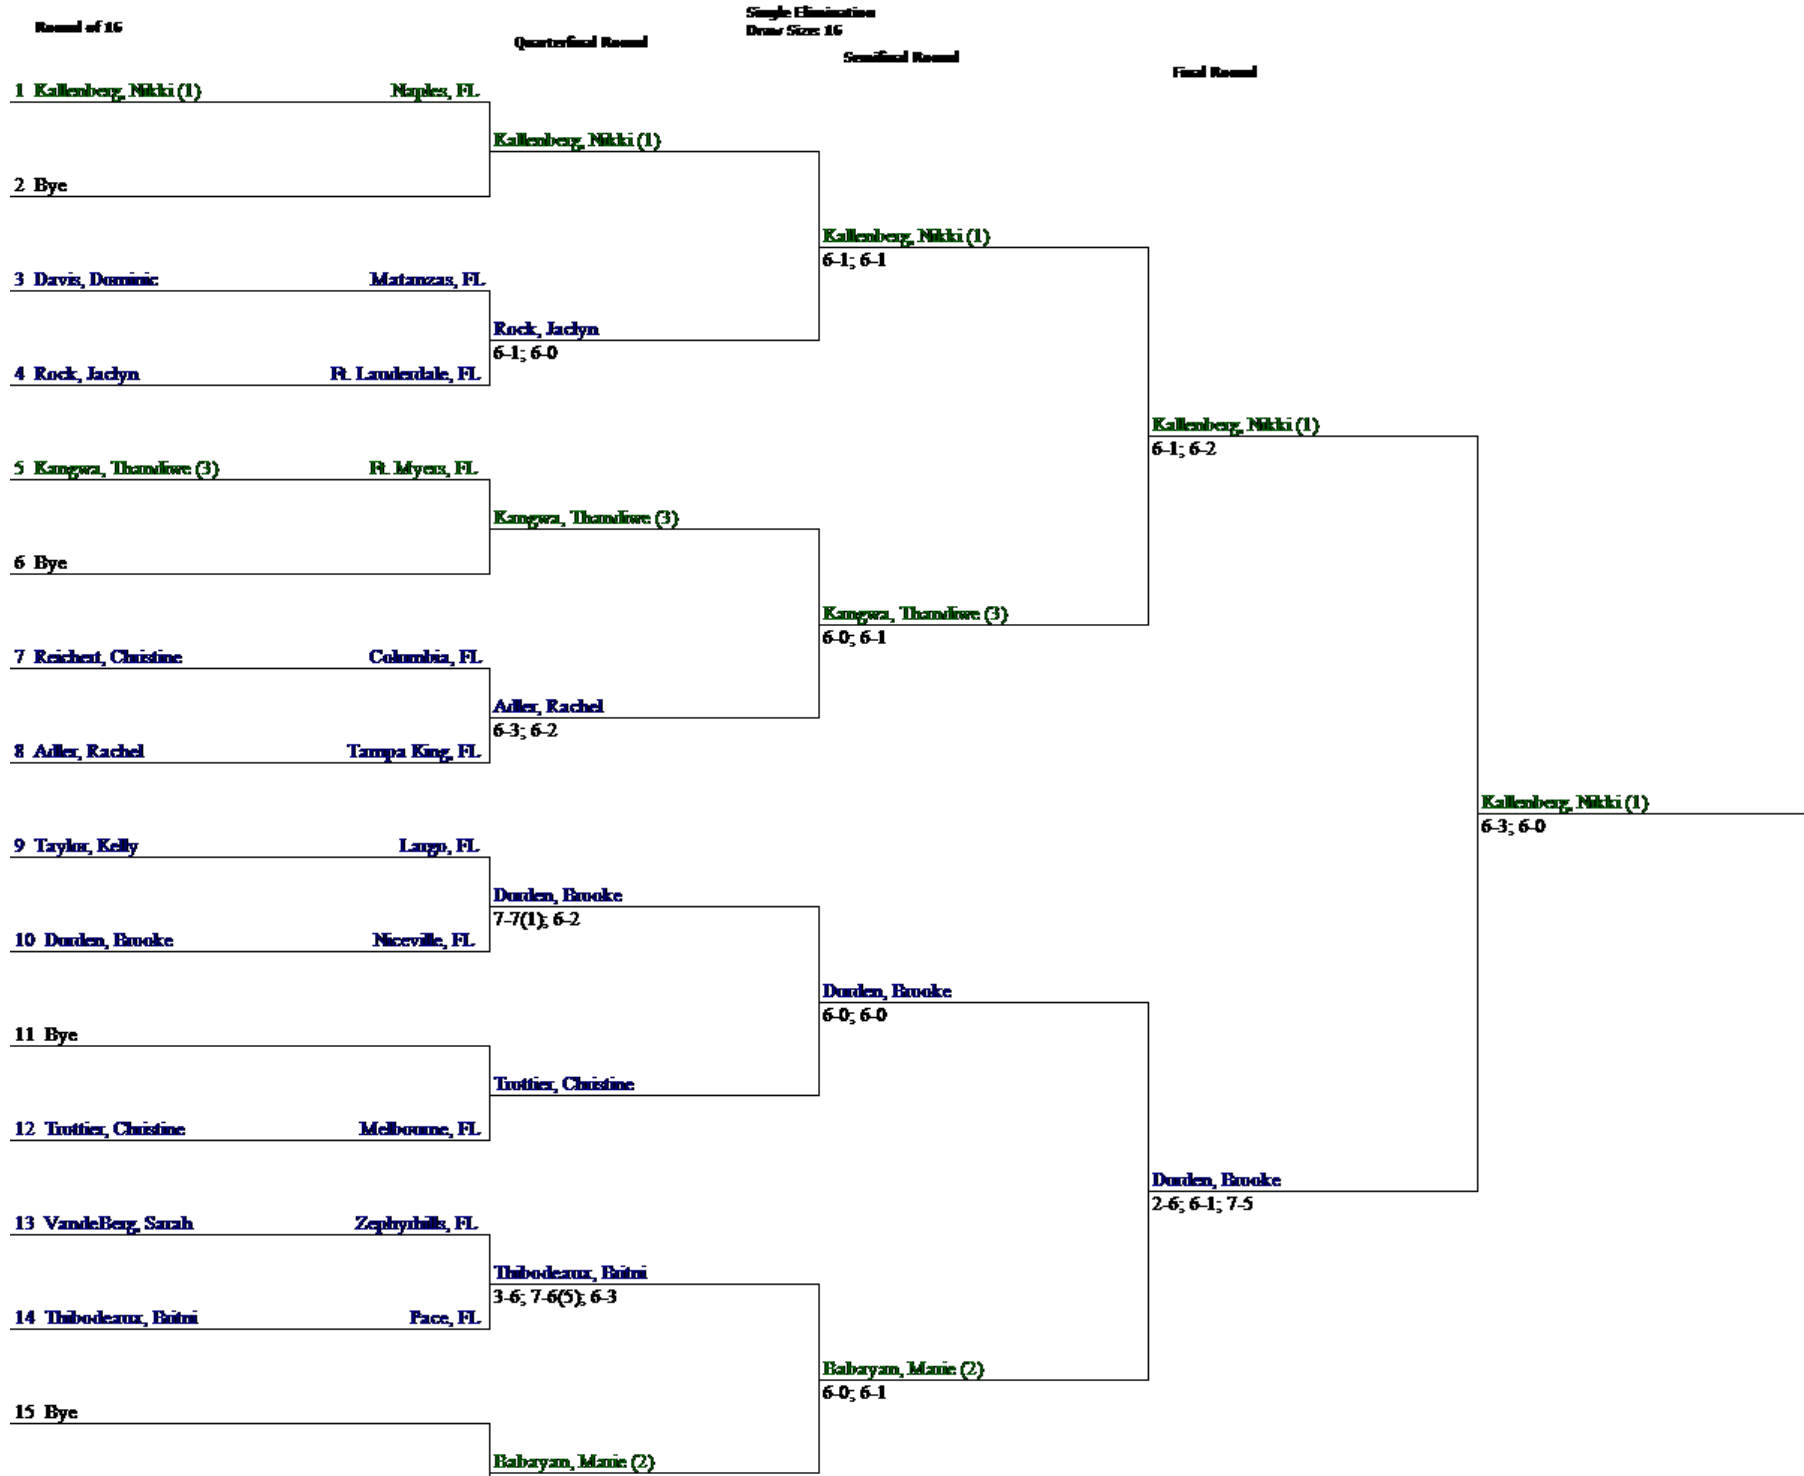

2012 3A STATE FINALS (-5)
3A Girls Ind 1 Singles