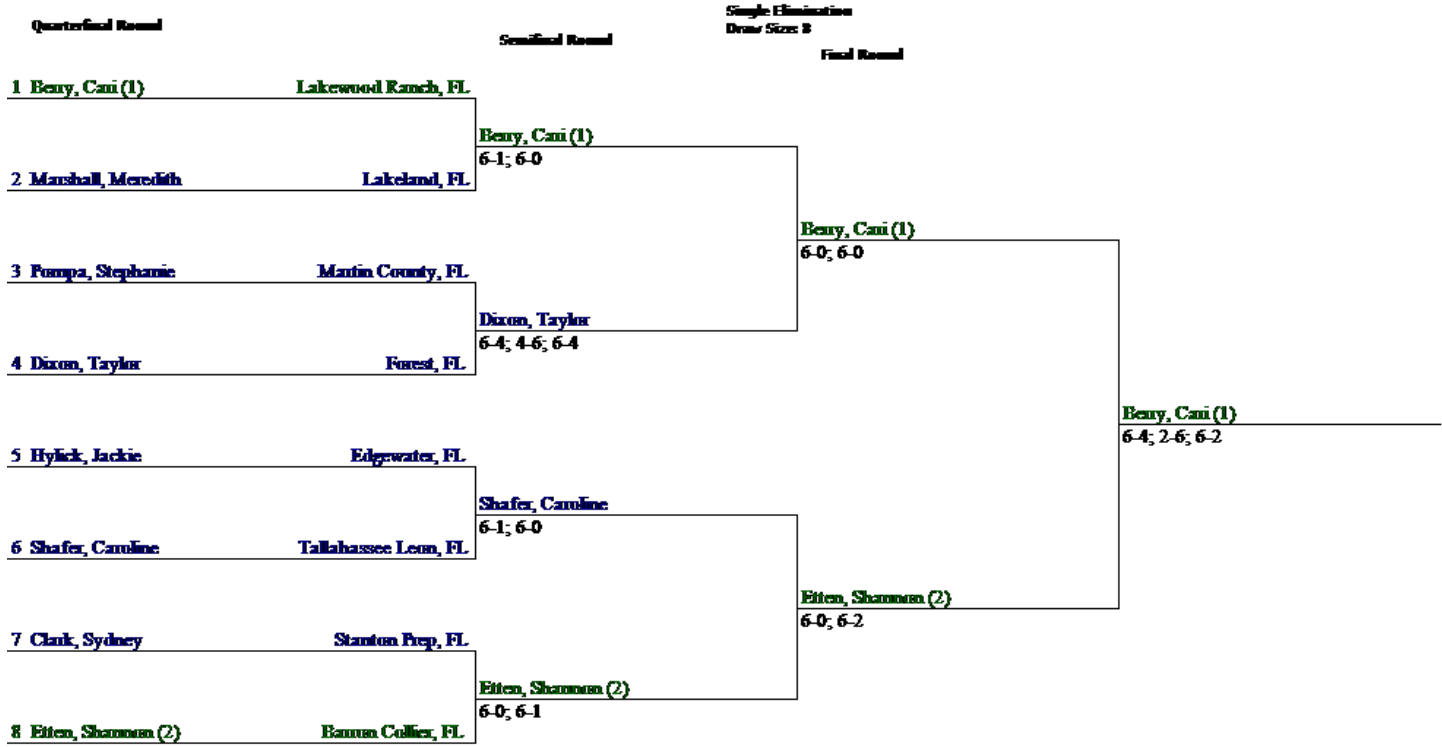

2012 3A STATE FINALS (-5)
 3A Girls Div 1 Singles

2012 3A STATE FINALS (-5)
 3A Girls Div 2 Singles

2012 3A STATE FINALS (-5)
 3A Girls Div 3 Singles

2012 3A STATE FINALS (-5)
3A Girls Div 4 Singles

2012 3A STATE FINALS (-5)
 3A Girls Div 5 Singles

2012 3A STATE FINALS (-5)
3A Girls Overall Doubles

2012 3AGirls Team

School	#1	#2	#3	#4	#5	#1 DBLS	#2 DBLS	Points	Place
Tallahassee Leon	1	1		11	111	11	11	11	11
Martin County			1						1
Ocala Forest		1			1				2
Stanton Prep	1								1
Edgewater			1				1		2
Lakewood Ranch	11	111	11	1	1	111	1		13
Lakeland				1		1			2
Barron Collier	111	11	111	111	11	1	111		17