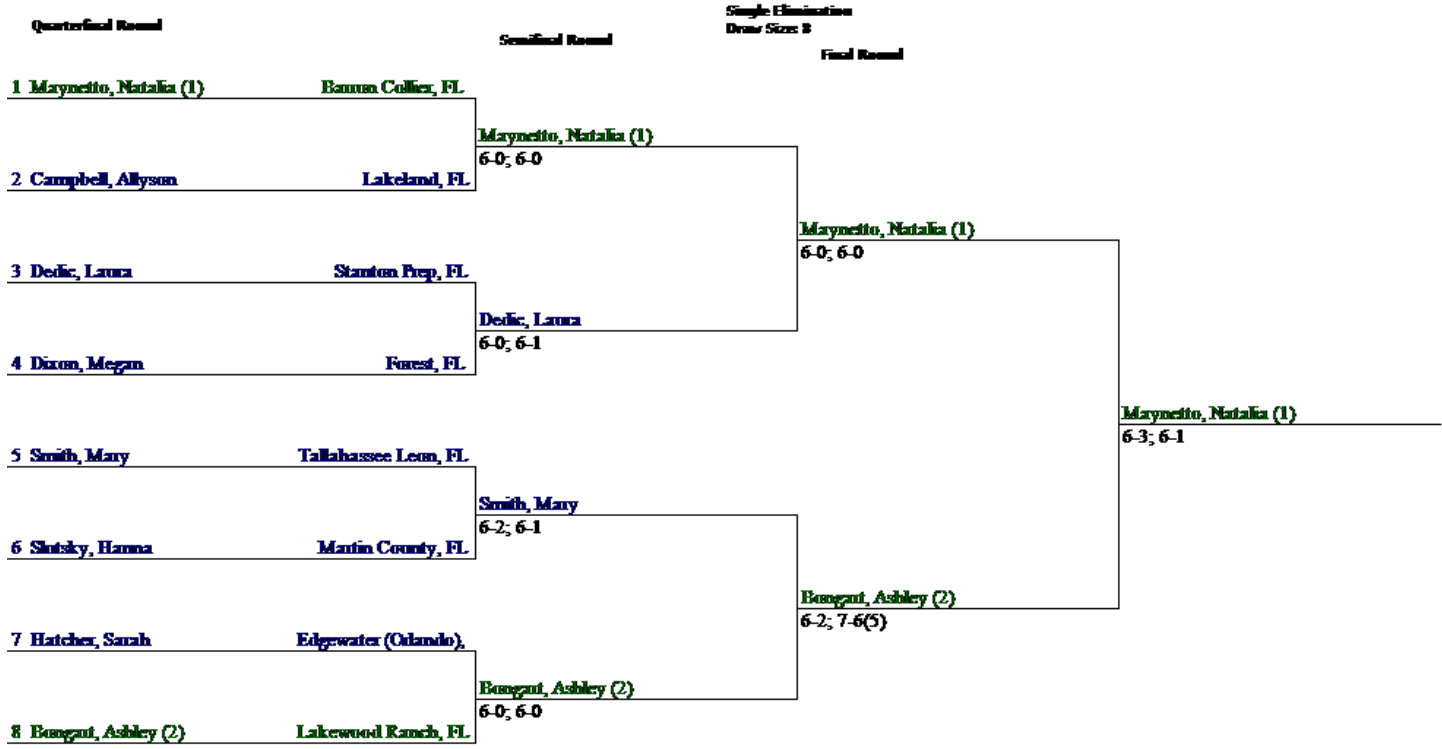

2012 3A STATE FINALS (-5)
 3A Girls Div 1 Singles

2012 3A STATE FINALS (-5)
 3A Girls Div 2 Singles

2012 3A STATE FINALS (-5)
 3A Girls Div 3 Singles

2012 3A STATE FINALS (-5)
3A Girls Div 4 Singles

2012 3A STATE FINALS (-5)
 3A Girls Div 5 Singles

2012 3A STATE FINALS (-5)
3A Girls Overall Doubles

2012 3AGirls Team

School	#1	#2	#3	#4	#5	#1 DBLS	#2 DBLS	Points	Place
Tallahassee Leon	1	1		11	111	11	11	11	11
Martin County			1						1
Ocala Forest		1			1				2
Stanton Prep	1								1
Edgewater			1				1		2
Lakewood Ranch	11	111	11	1	1	111	1		13
Lakeland				1		1			2
Barron Collier	111	11	111	111	11	1	111		17