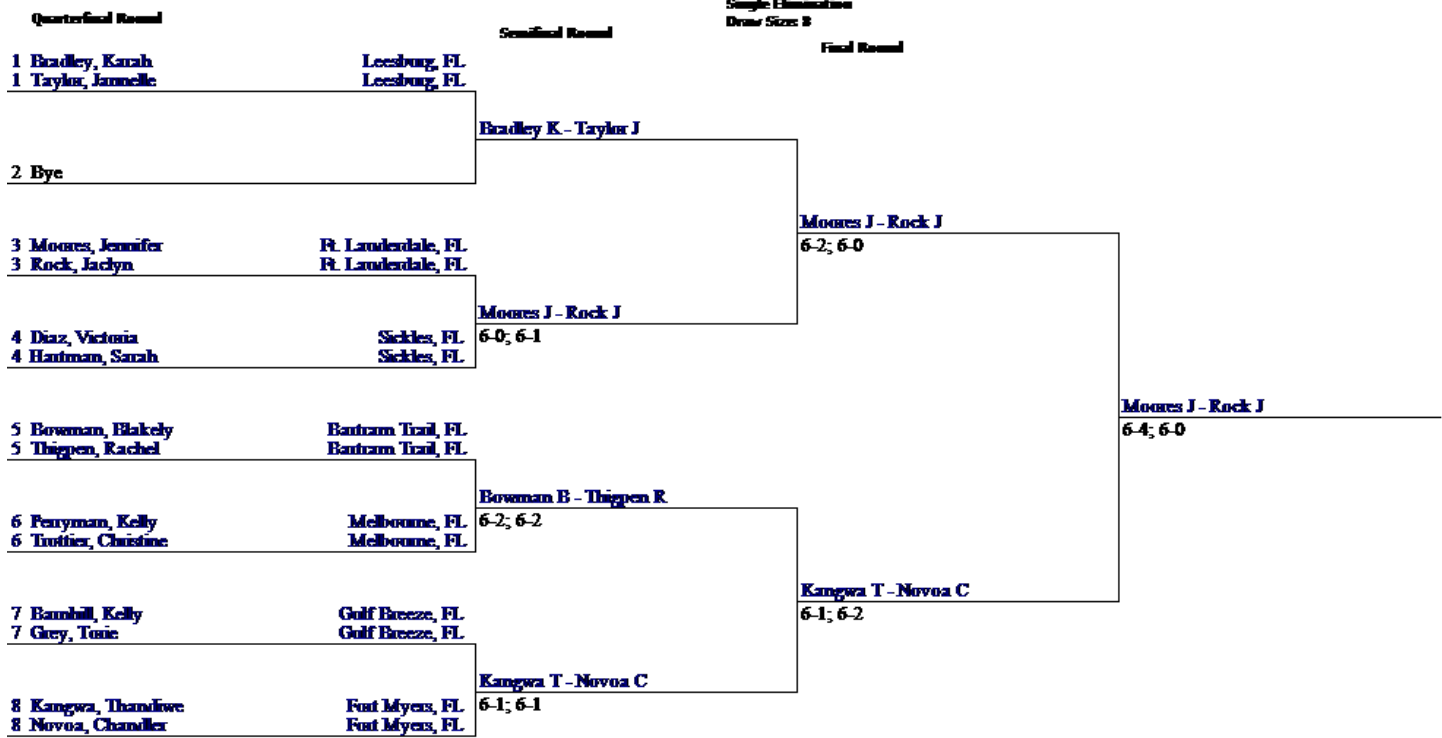

2012 3A STATE FINALS (-5)
3A Girls Div 1 Doubles

2012 3A STATE FINALS (-5)
3A Girls Div 2 Doubles

2012 3A STATE FINALS (-5)
3A Girls Ind 1 Singles

2012 3A STATE FINALS (-5)
3A Girls Ind 1 Doubles

2012 3A STATE FINALS (-5)
3A Girls Overall Singles

2012 3A STATE FINALS (-5)
3A Girls Overall Doubles

2012 3AGirls Team

School	#1	#2	#3	#4	#5	#1 DBLS	#2 DBLS	Points	Place
Tallahassee Leon	1	1		11	111	11	11	11	11
Martin County			1						1
Ocala Forest		1			1				2
Stanton Prep	1								1
Edgewater			1				1		2
Lakewood Ranch	11	111	11	1	1	111	1		13
Lakeland				1		1			2
Barron Collier	111	11	111	111	11	1	111		17