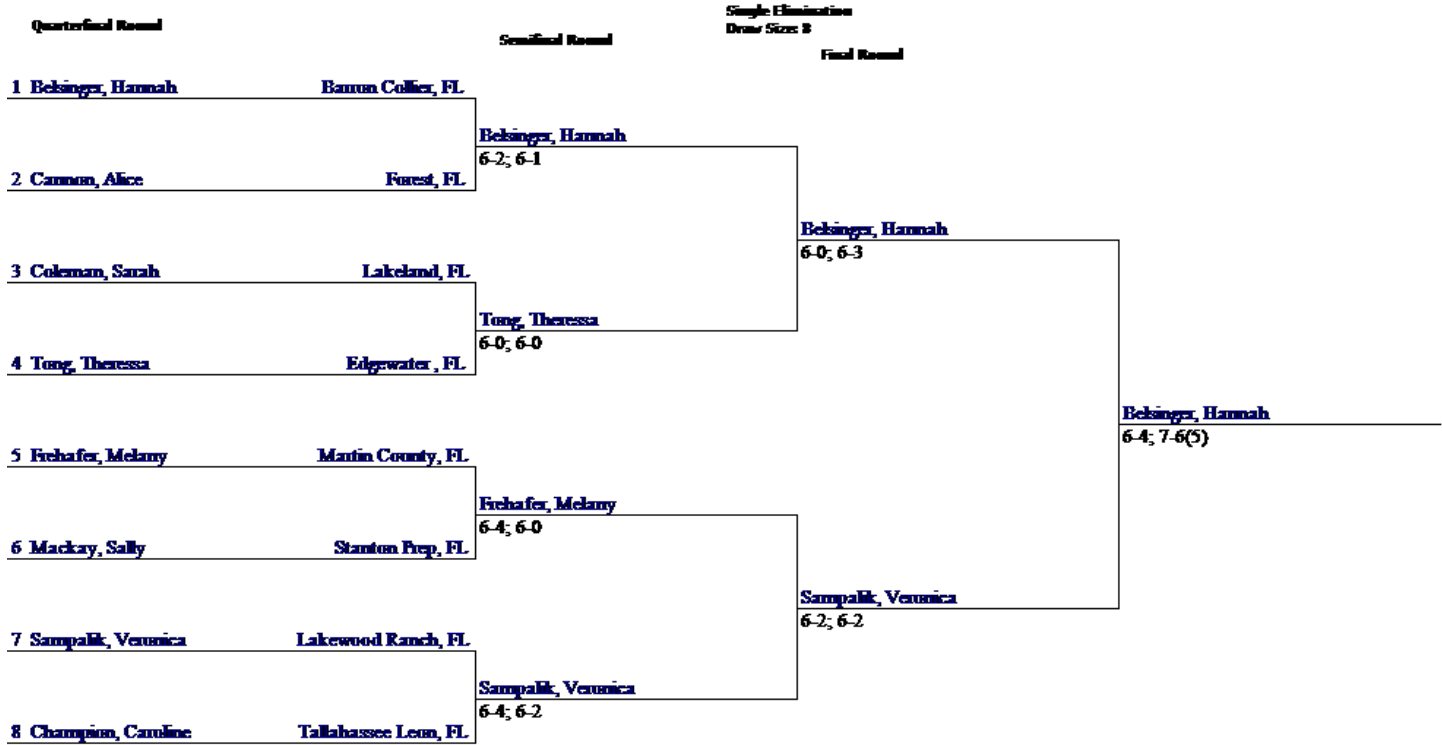

2012 3A STATE FINALS (-5)
 3A Girls Div 1 Singles

2012 3A STATE FINALS (-5)
 3A Girls Div 2 Singles

2012 3A STATE FINALS (-5)
 3A Girls Div 3 Singles

2012 3A STATE FINALS (-5)
3A Girls Div 4 Singles

2012 3A STATE FINALS (-5)
 3A Girls Div 5 Singles

2012 3A STATE FINALS (-5)
3A Girls Overall Doubles

2012 3AGirls Team

School	#1	#2	#3	#4	#5	#1 DBLS	#2 DBLS	Points	Place
Tallahassee Leon	1	1		11	111	11	11	11	11
Martin County			1						1
Ocala Forest		1			1				2
Stanton Prep	1								1
Edgewater			1				1		2
Lakewood Ranch	11	111	11	1	1	111	1		13
Lakeland				1		1			2
Barron Collier	111	11	111	111	11	1	111		17