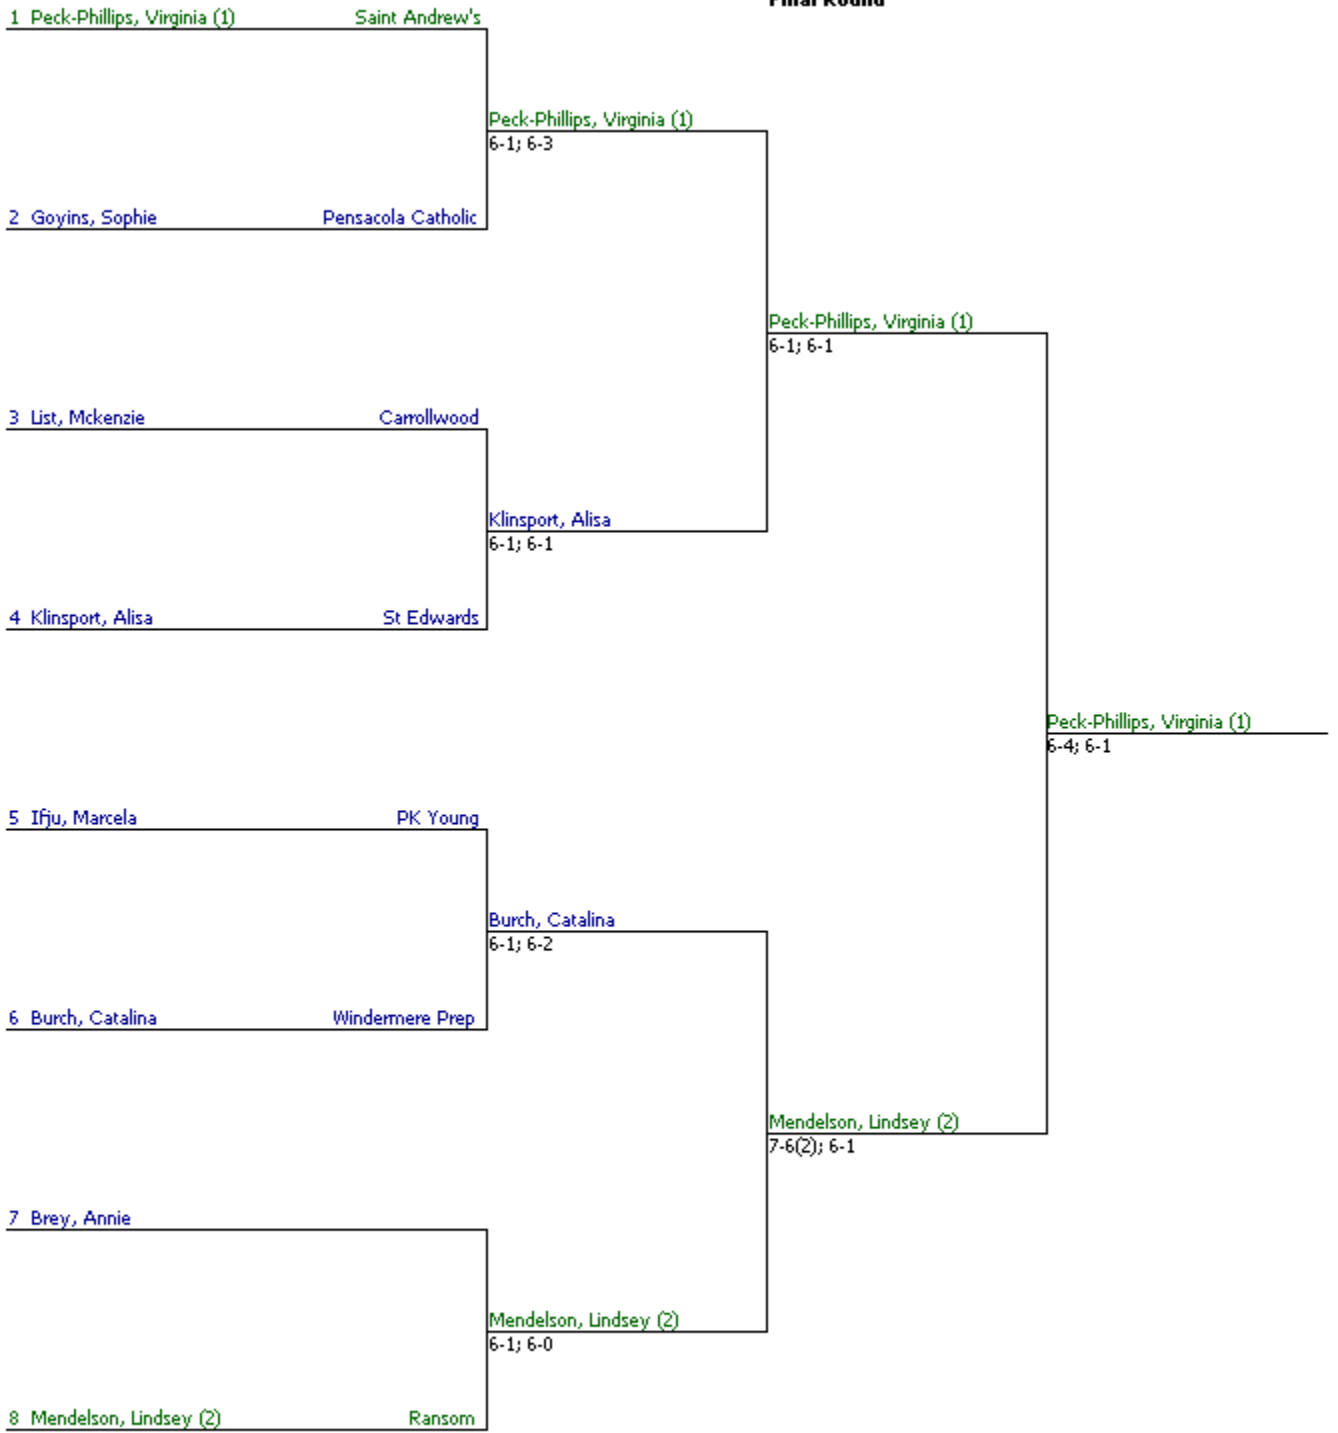

FHSAA CLASS 1A 2012 (-2)
Girls 3 Singles

Quarterfinal Round

Semifinal Round

Final Round

FHSAA CLASS 1A 2012 (-2)
Girls 4 Singles

Quarterfinal Round

Semifinal Round

Final Round