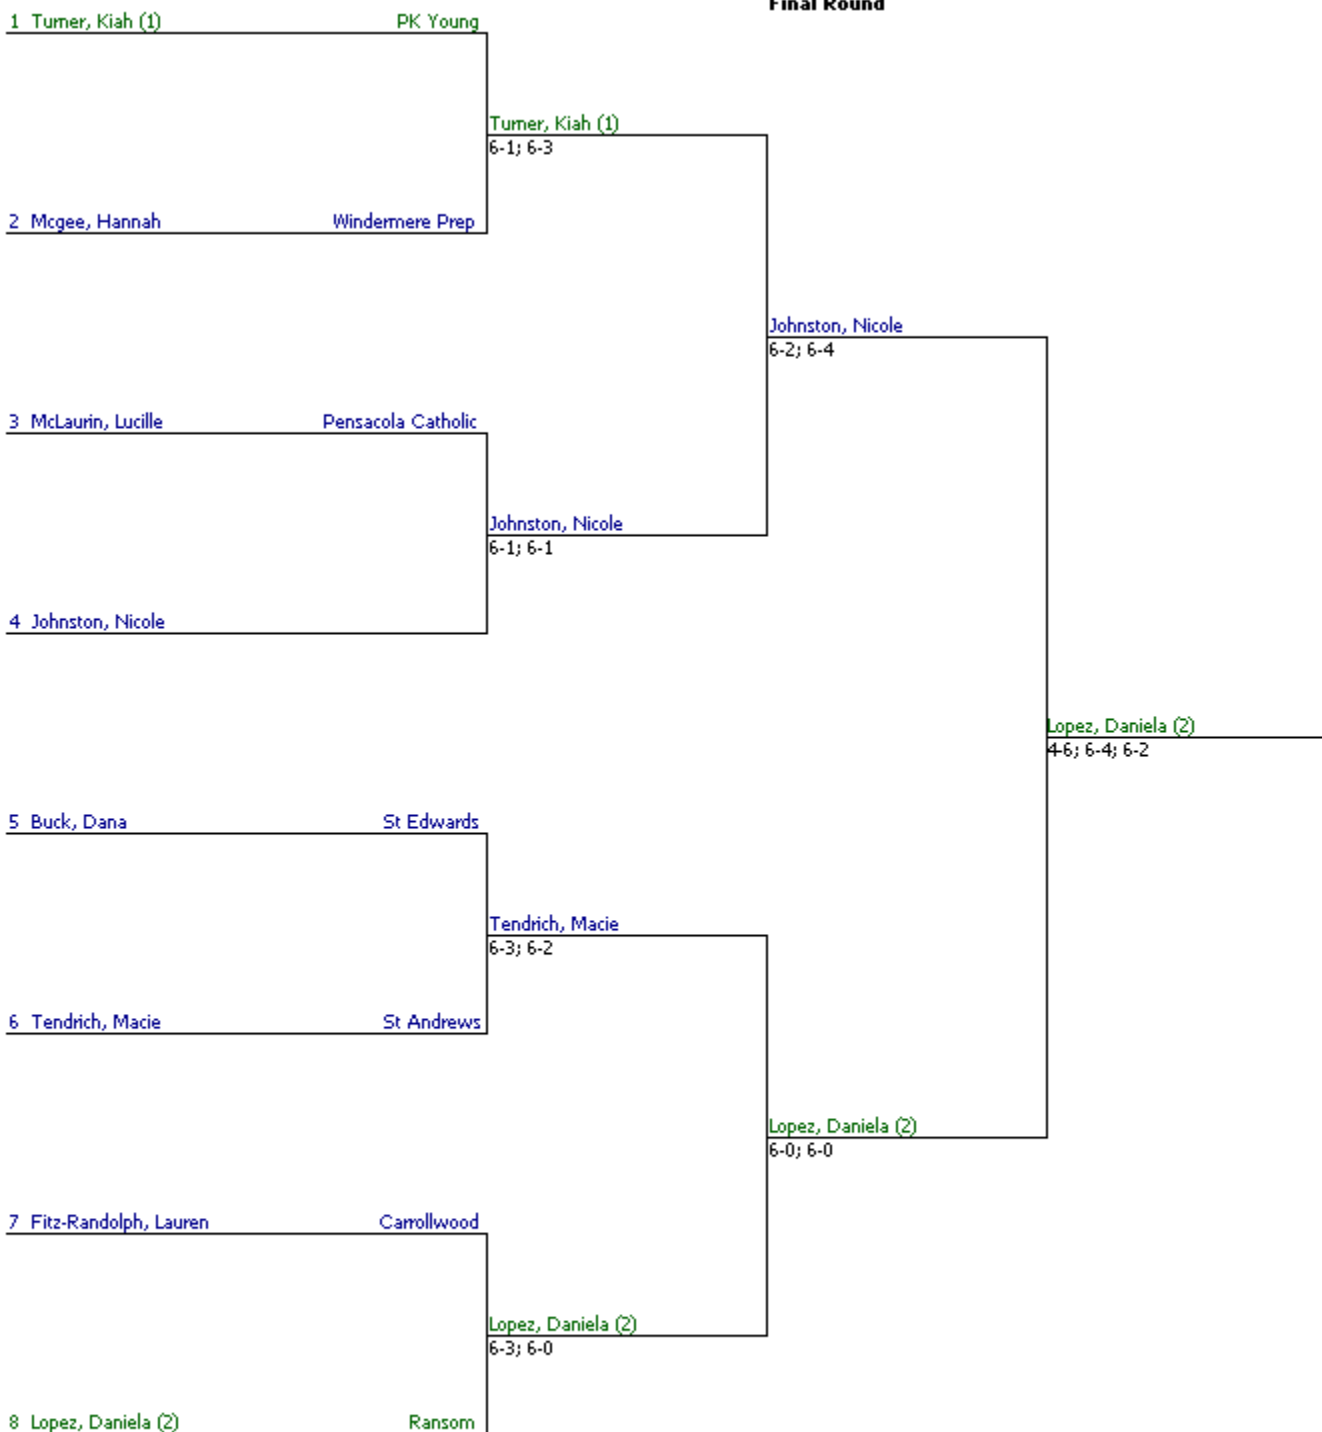

Final Round

Whittaker, Jazz (1)
6-4; 6-2

Whittaker, Jazz (1)
7-6(2); 6-1

Fitz-Randolph, Jacquelyn
6-0; 6-1

FHSAA CLASS 1A 2012 (-2)
Girls 2 Singles

Quarterfinal Round

Semifinal Round

Final Round