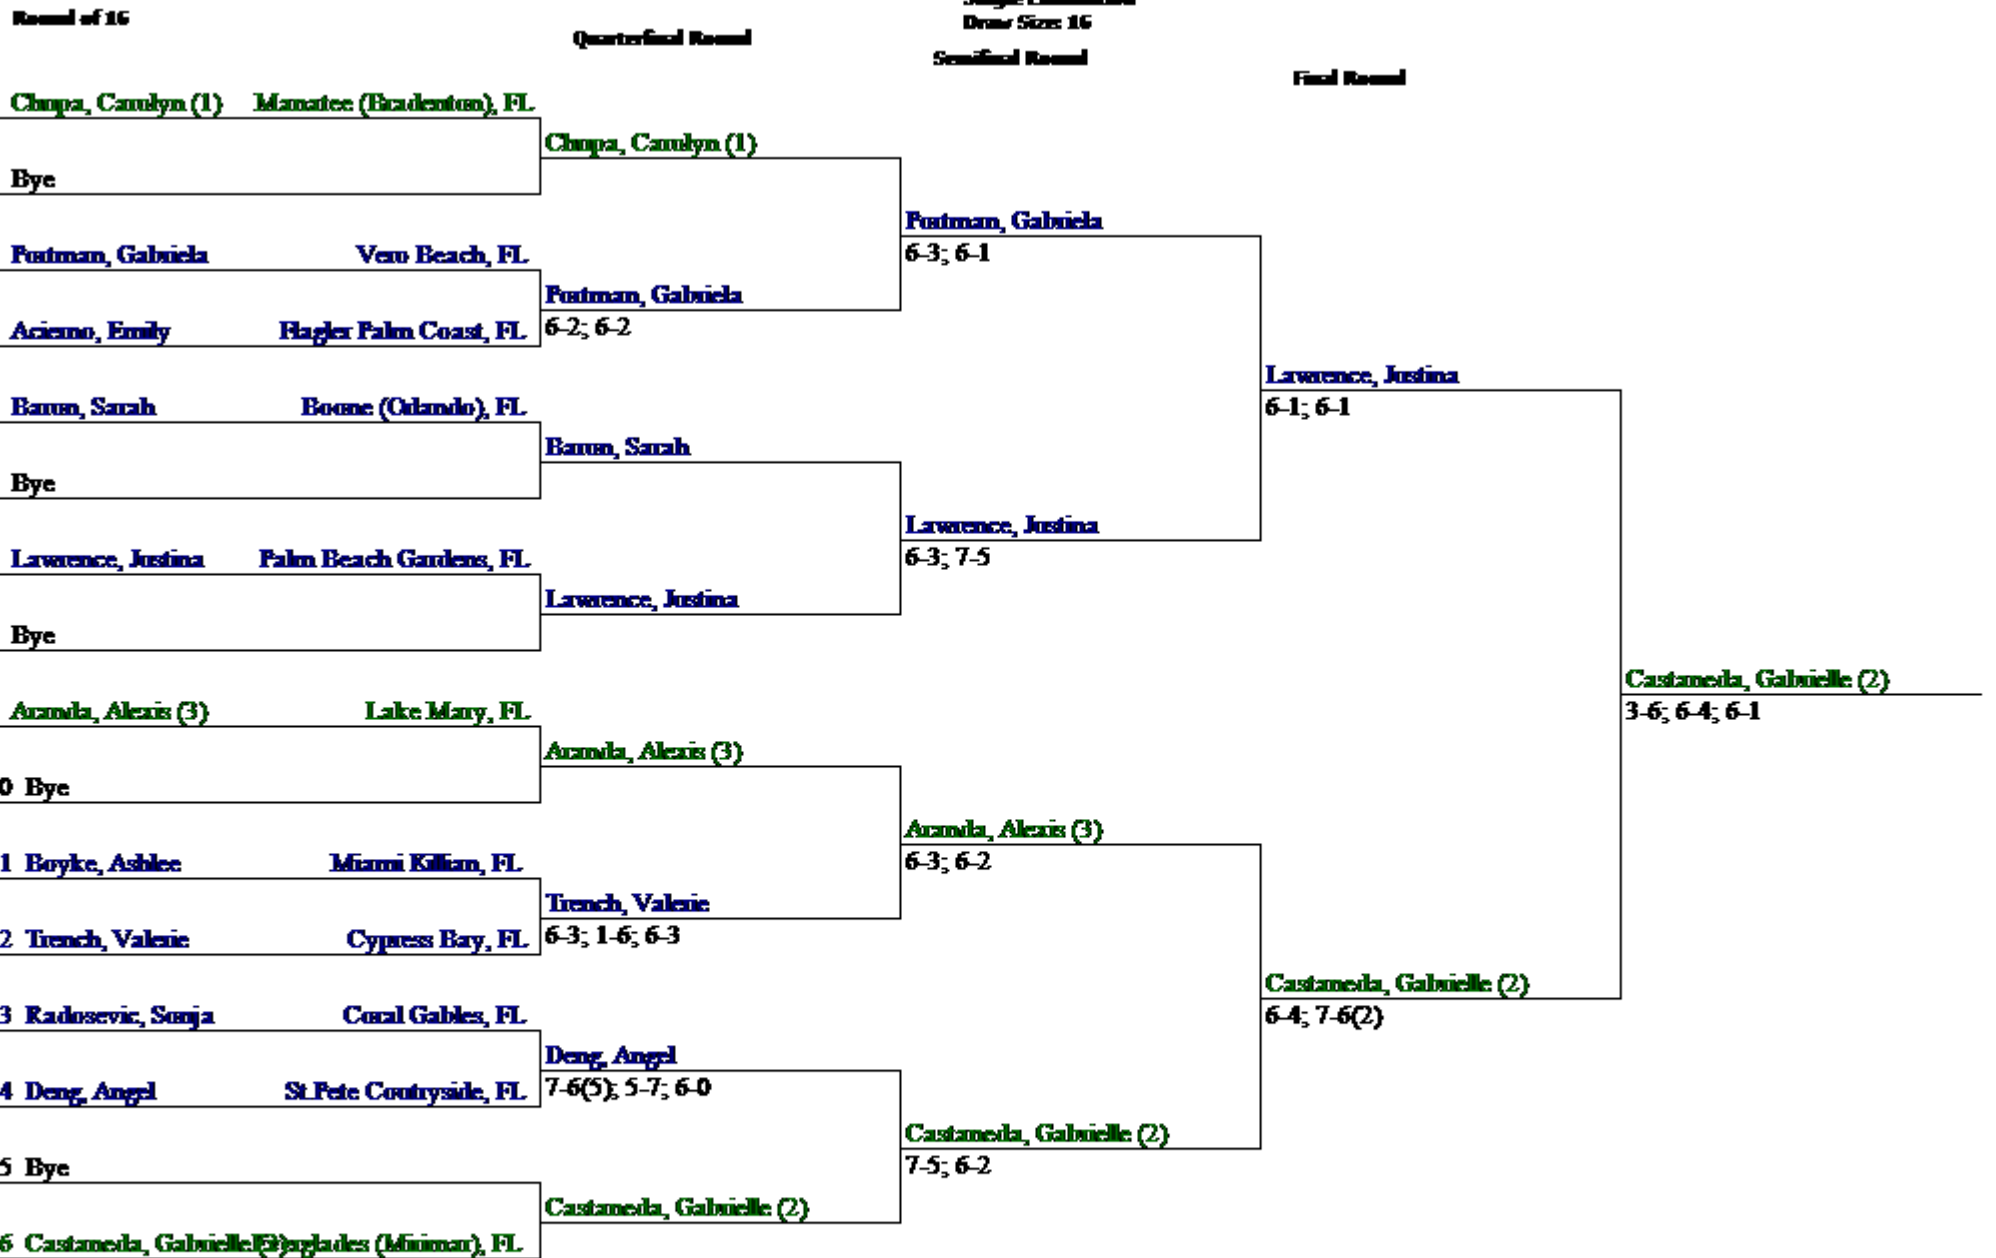

Class 4A - Girls - Individual Singles