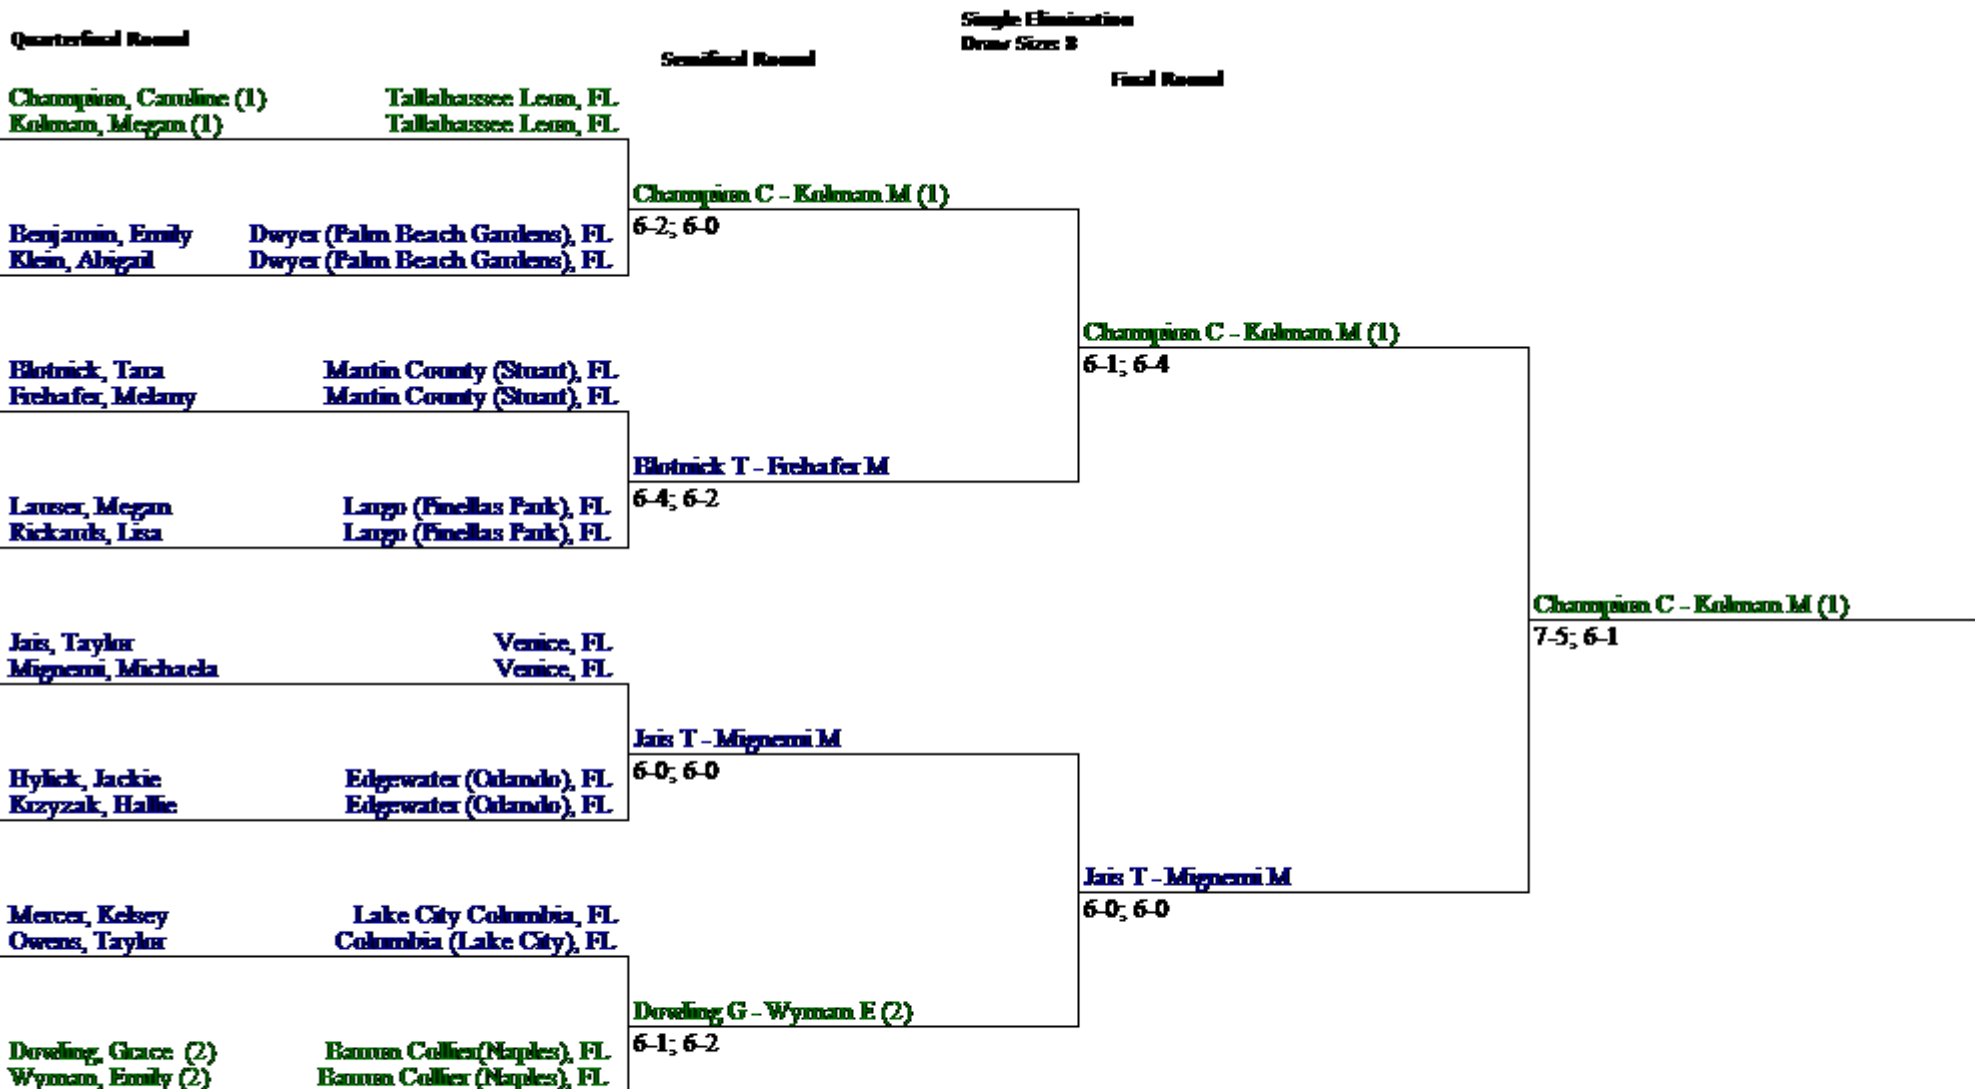

Class 3A - Girls - Division 2 Doubles