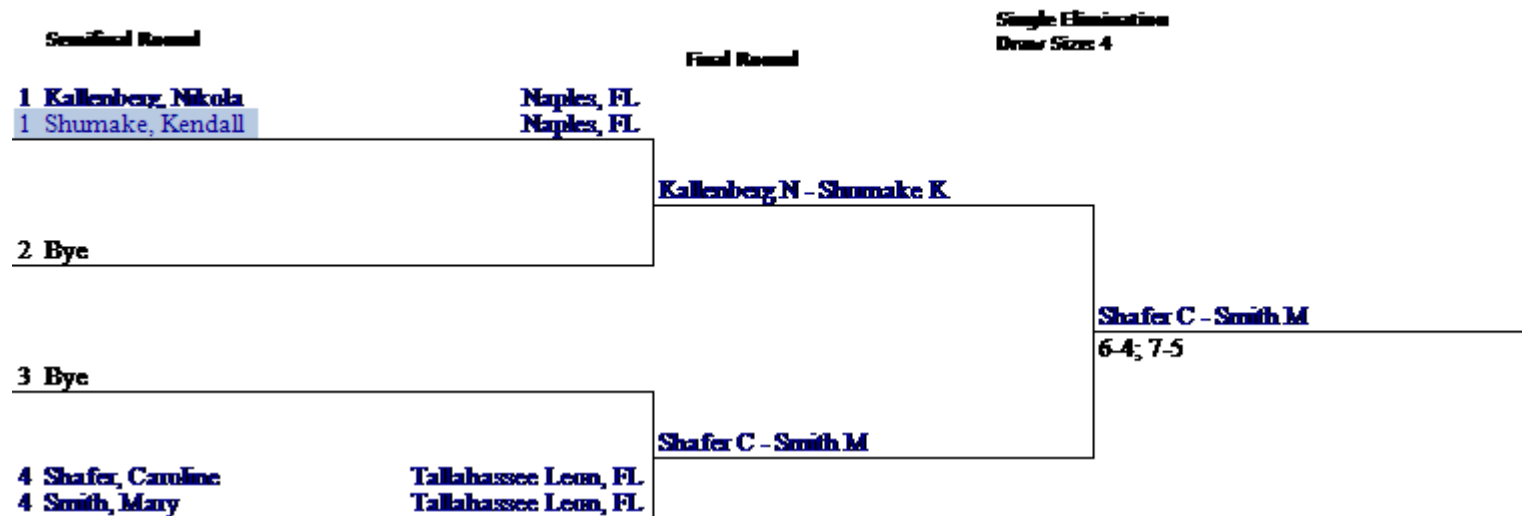

Class 3A - Girls - Overall Doubles