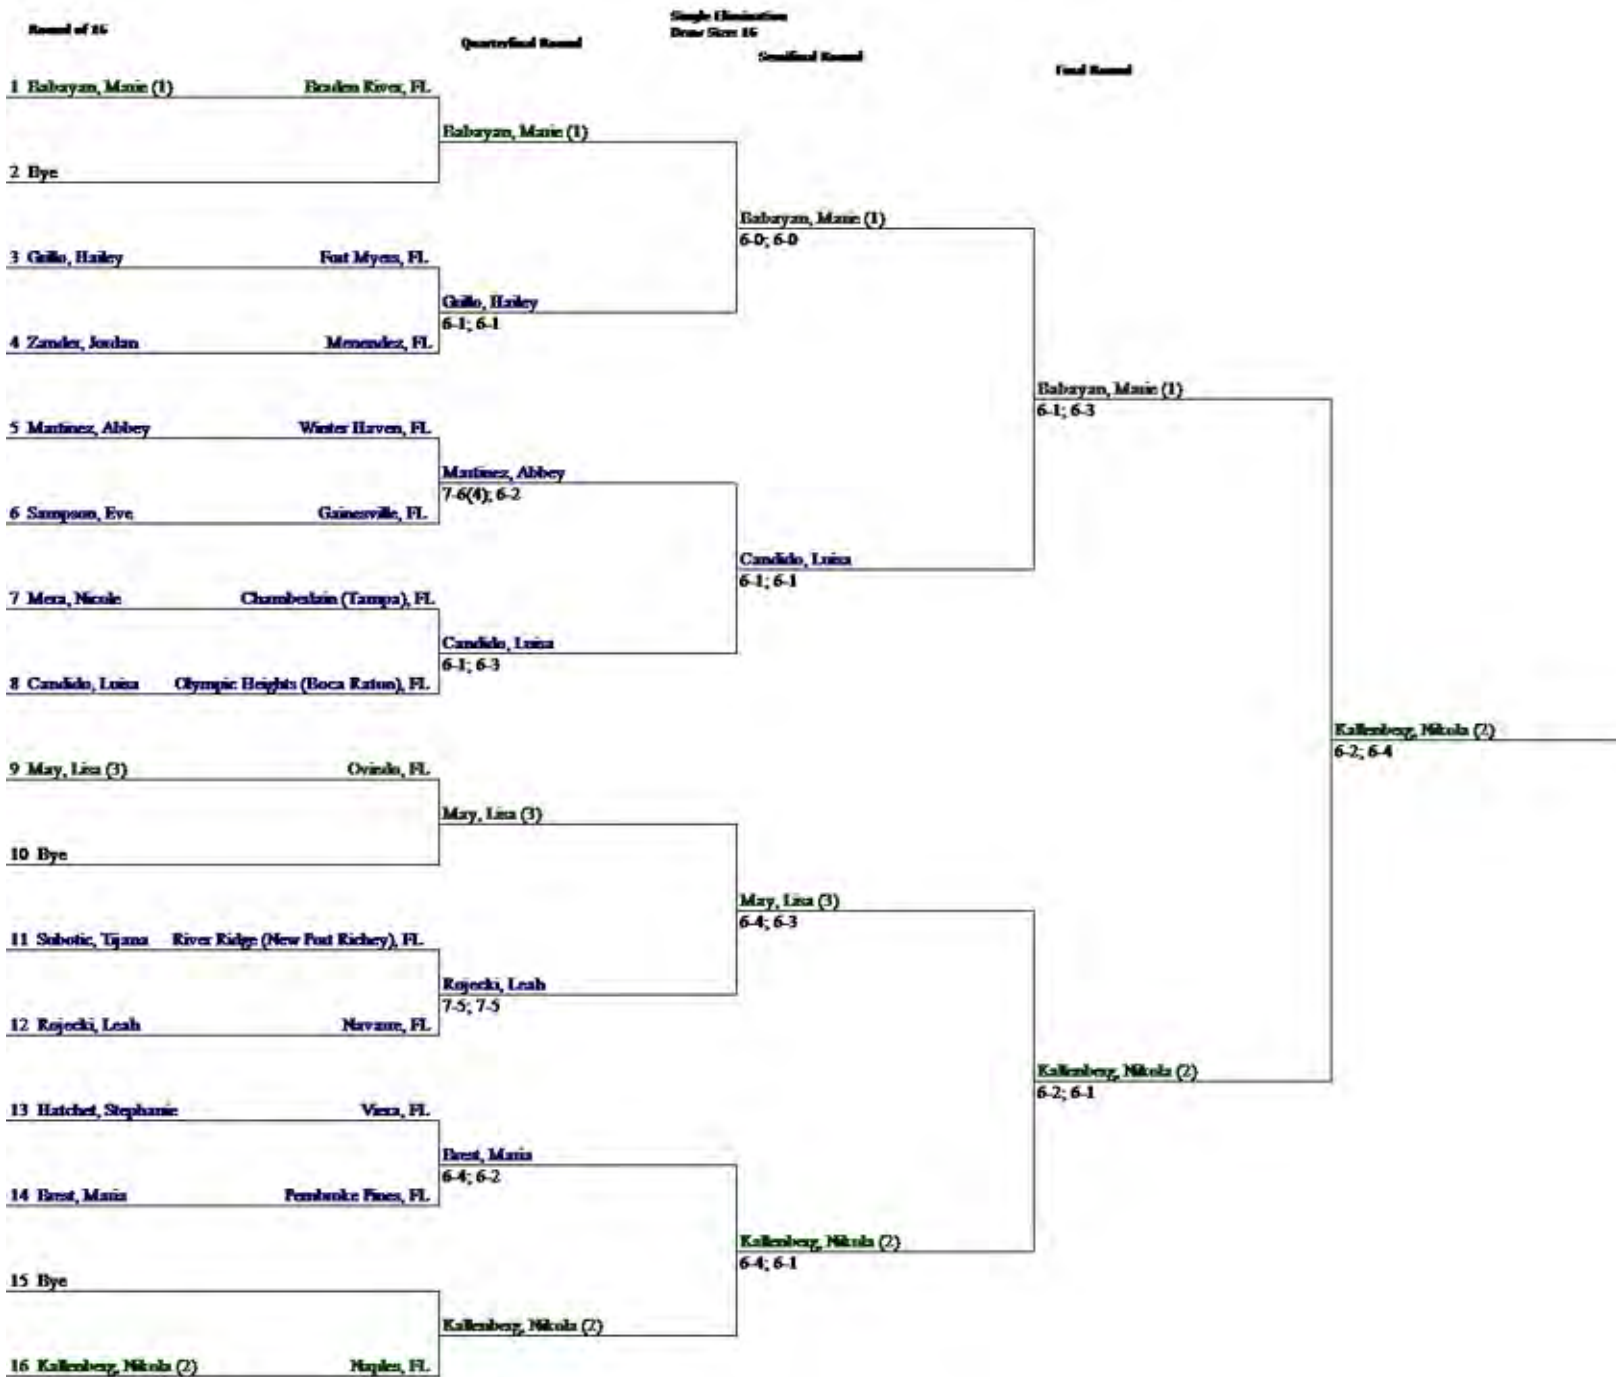

Class 3A - Girls - Individual Singles