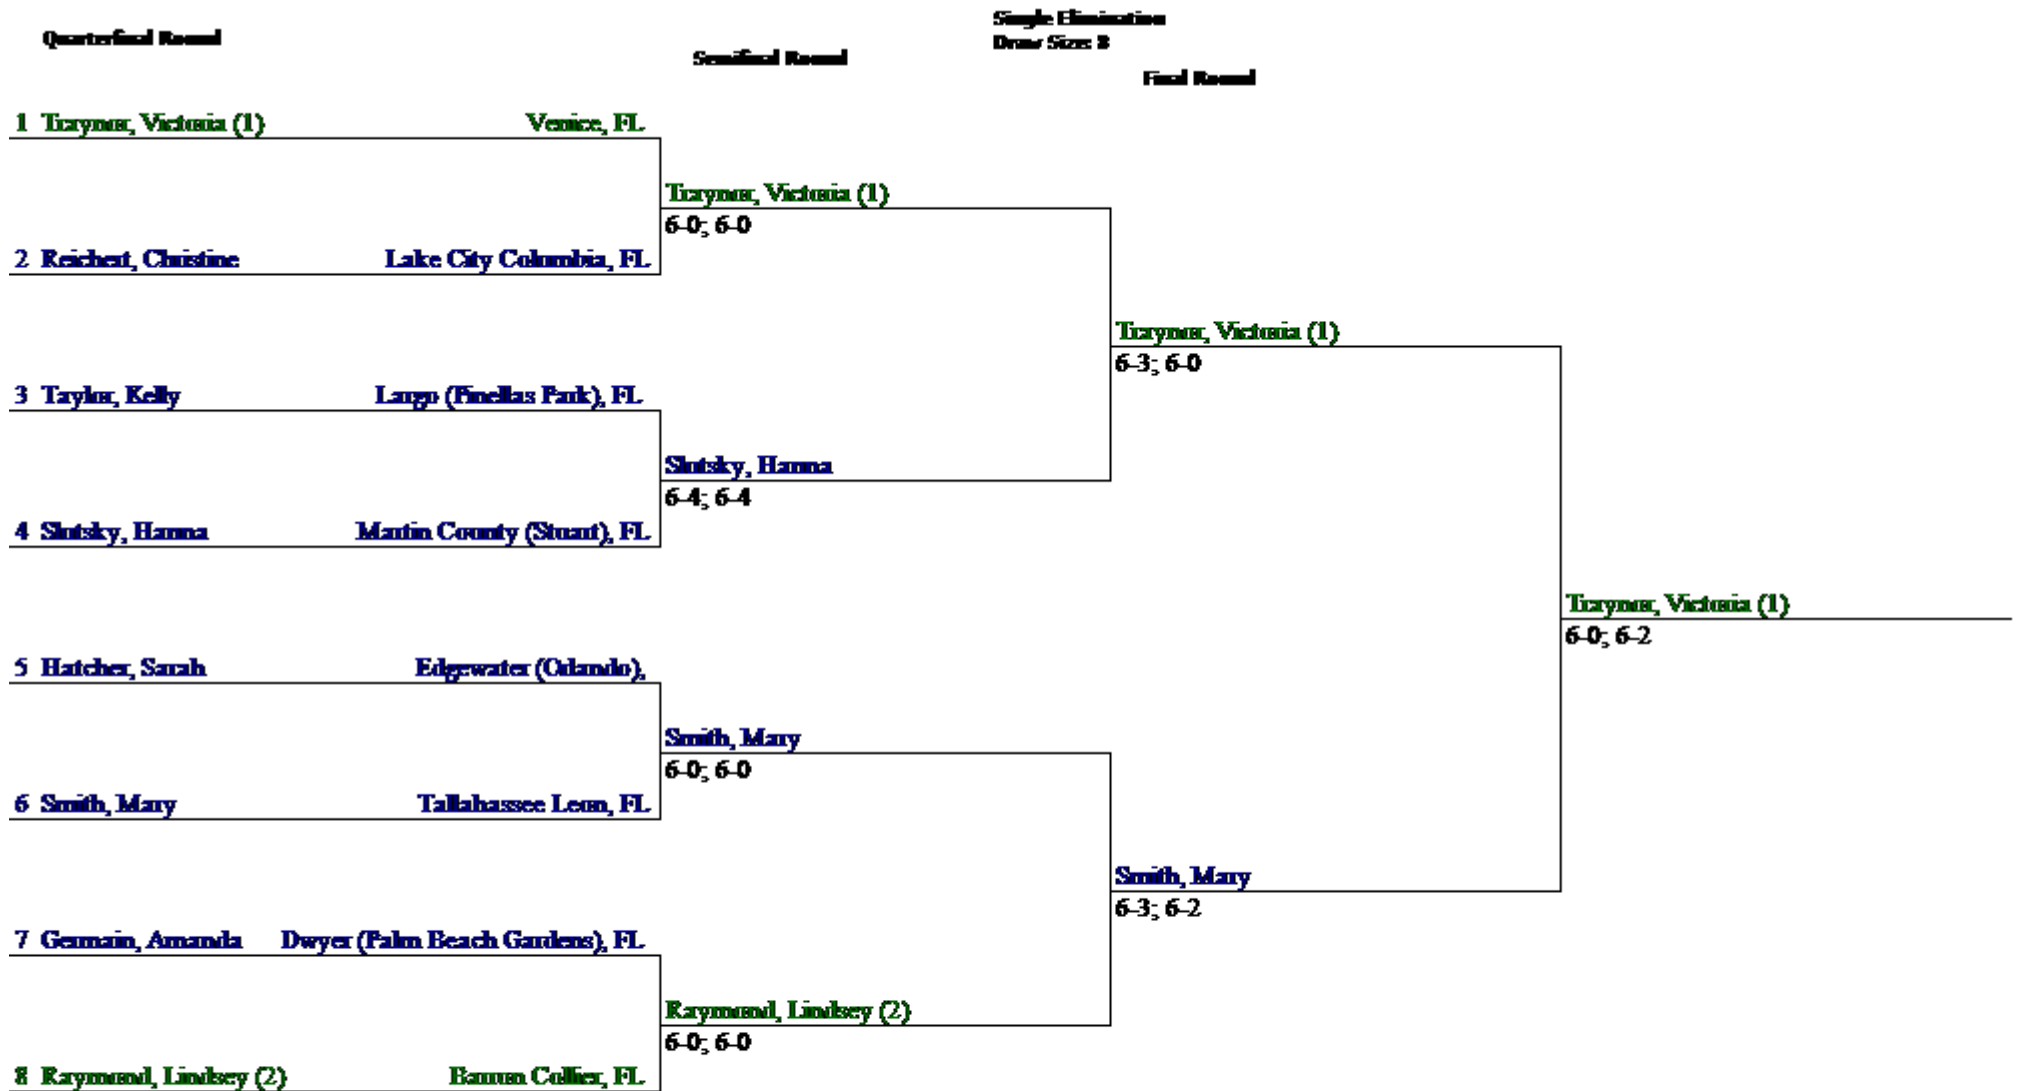

Class 3A - Girls - Division 1 Singles

Class 3A - Girls - Division 2 Singles

Quarterfinal Round

Semifinal Round

Single Elimination
Draw Size: 8

Final Round

1 **Shafer, Caroline (1)** Tallahassee Leon, FL

2 **Klein, Abigail** Dwyer (Palm Beach Gardens), FL