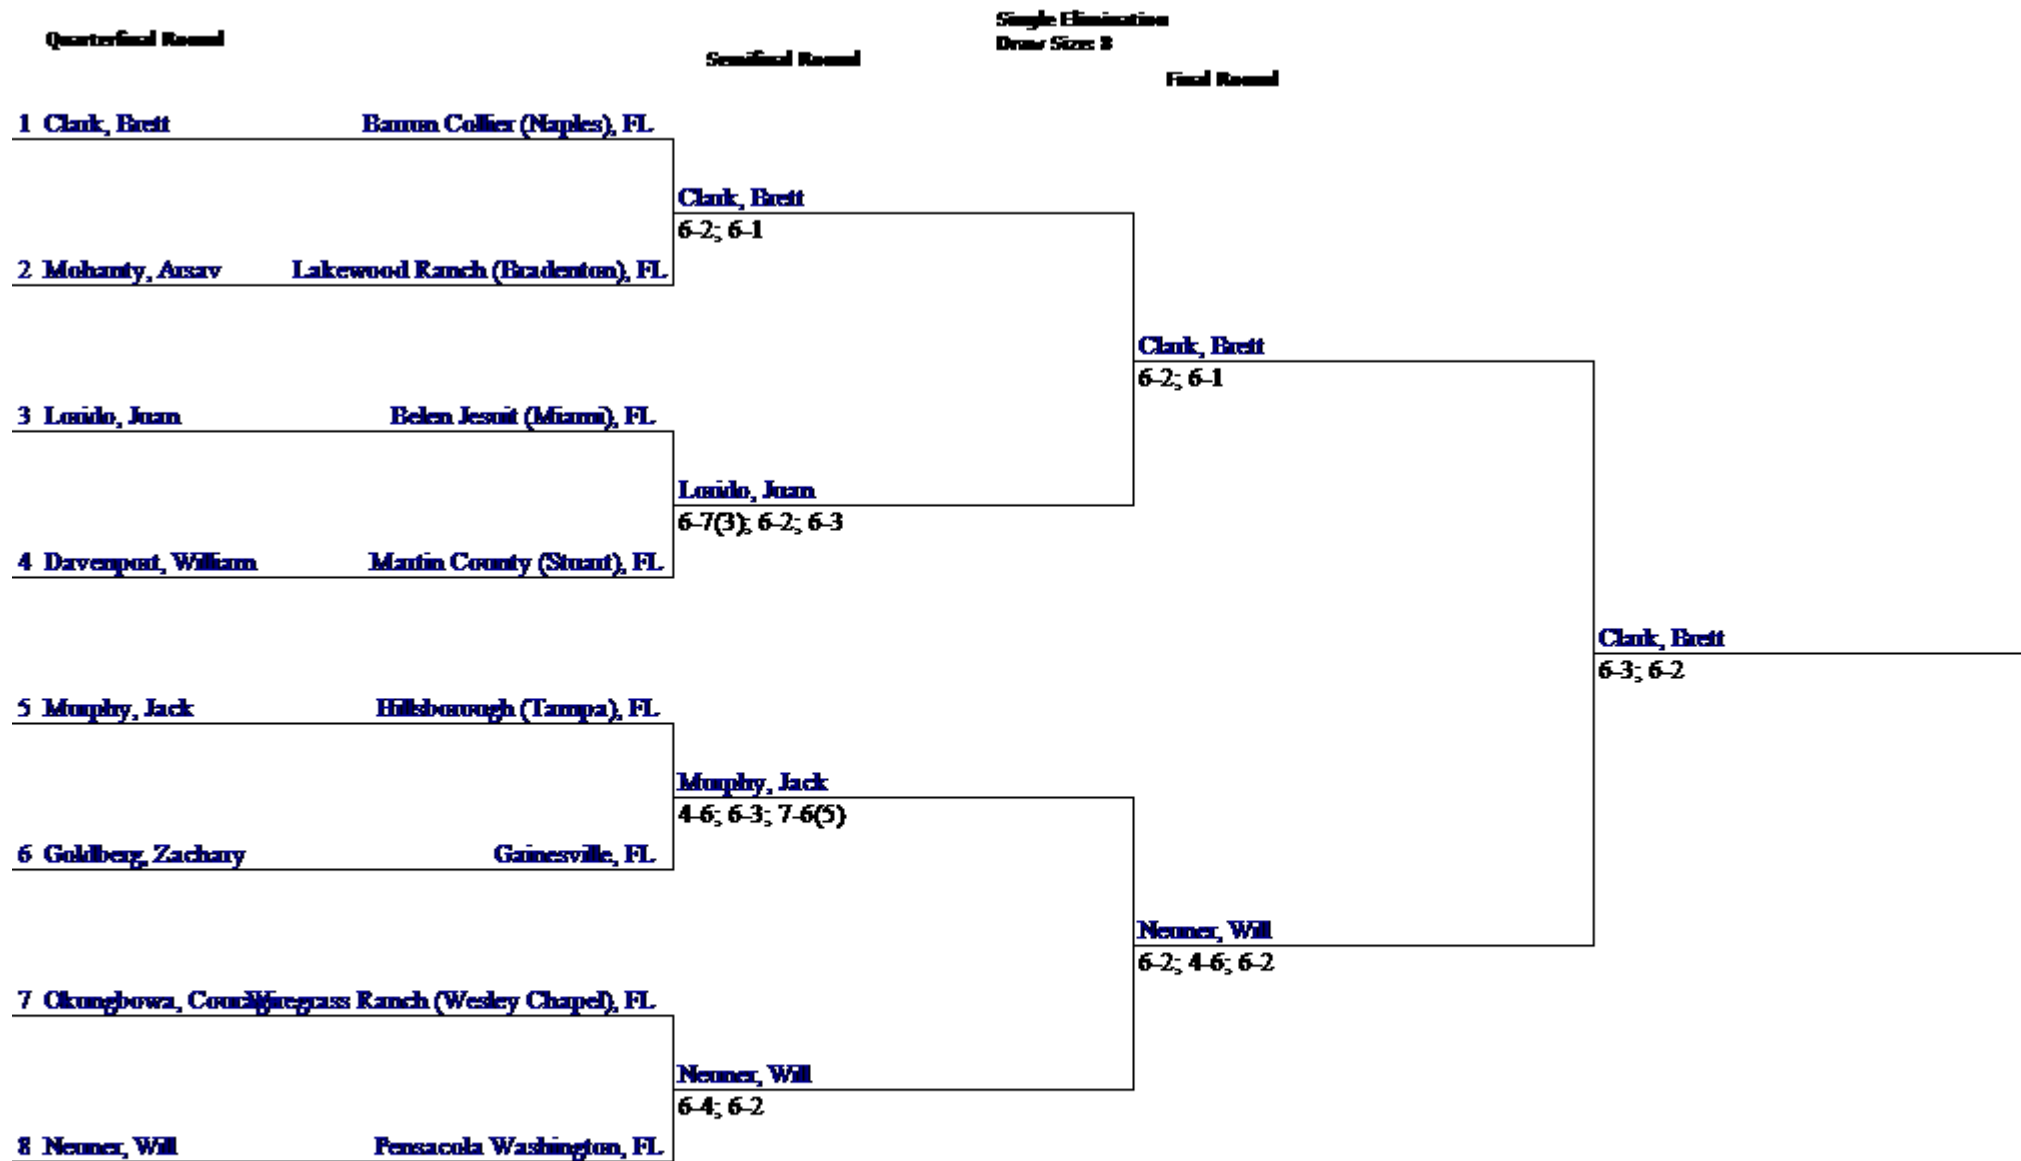

Class 3A - Boys - Division 1 Singles

Class 3A - Boys - Division 2 Singles

Class 3A - Boys - Division 3 Singles

Class 3A - Boys - Division 4 Singles

Class 3A - Boys - Division 5 Singles

Class 3A - Boys - Division 1 Doubles

| Quarterfinal Round | | Semifinal Round | Single Elimination Draw Size: 8 | Final Round |
|---|--|---|---|---------------------------------------|
| 1 Kowalski, Brian (1) 1 Murphy, Jack (1) | Hillsborough (Tampa), FL Hillsborough (Tampa), FL | | | |
| 2 Clark, Brett 2 Robles, Austin | Barron Collier (Naples), FL Barron Collier (Naples), FL | Clark B - Robles A 6-4; 6-4 | | |
| 3 Okunborwa, Council 3 Ong, Spencer | Wiregrass Ranch (Wesley Chapel), FL Wiregrass Ranch, FL | | Clark B - Robles A 6-3; 7-6(4) | |
| 4 Fiegl, Cole 4 Goldberg, Zachary | Gainesville, FL Gainesville, FL | Fiegl C - Goldberg Z 6-1; 6-3 | | |
| 5 Mohanty, Anav 5 Mohanty, Anav | Lakewood Ranch (Bradenton), FL Lakewood Ranch (Bradenton), FL | | | Clark B - Robles A 6-2; 6-0 |
| 6 Davenport, William 6 Kealy, Ryan | Martin County (Stuart), FL Martin County (Stuart), FL | Mohanty A - Mohanty A 6-2; 6-2 | | |
| 7 Luiso, Juan 7 Luiso, Jose | Belen Jesuit (Miami), FL Belen Jesuit (Miami), FL | | Neuner W - Nowak J (2) 6-2; 6-7(5); 6-4 | |
| 8 Neuner, Will (2) 8 Nowak, John (2) | Pensacola Washington, FL Washington (Tallahassee), | Neuner W - Nowak J (2) 6-1; 6-2 | | |