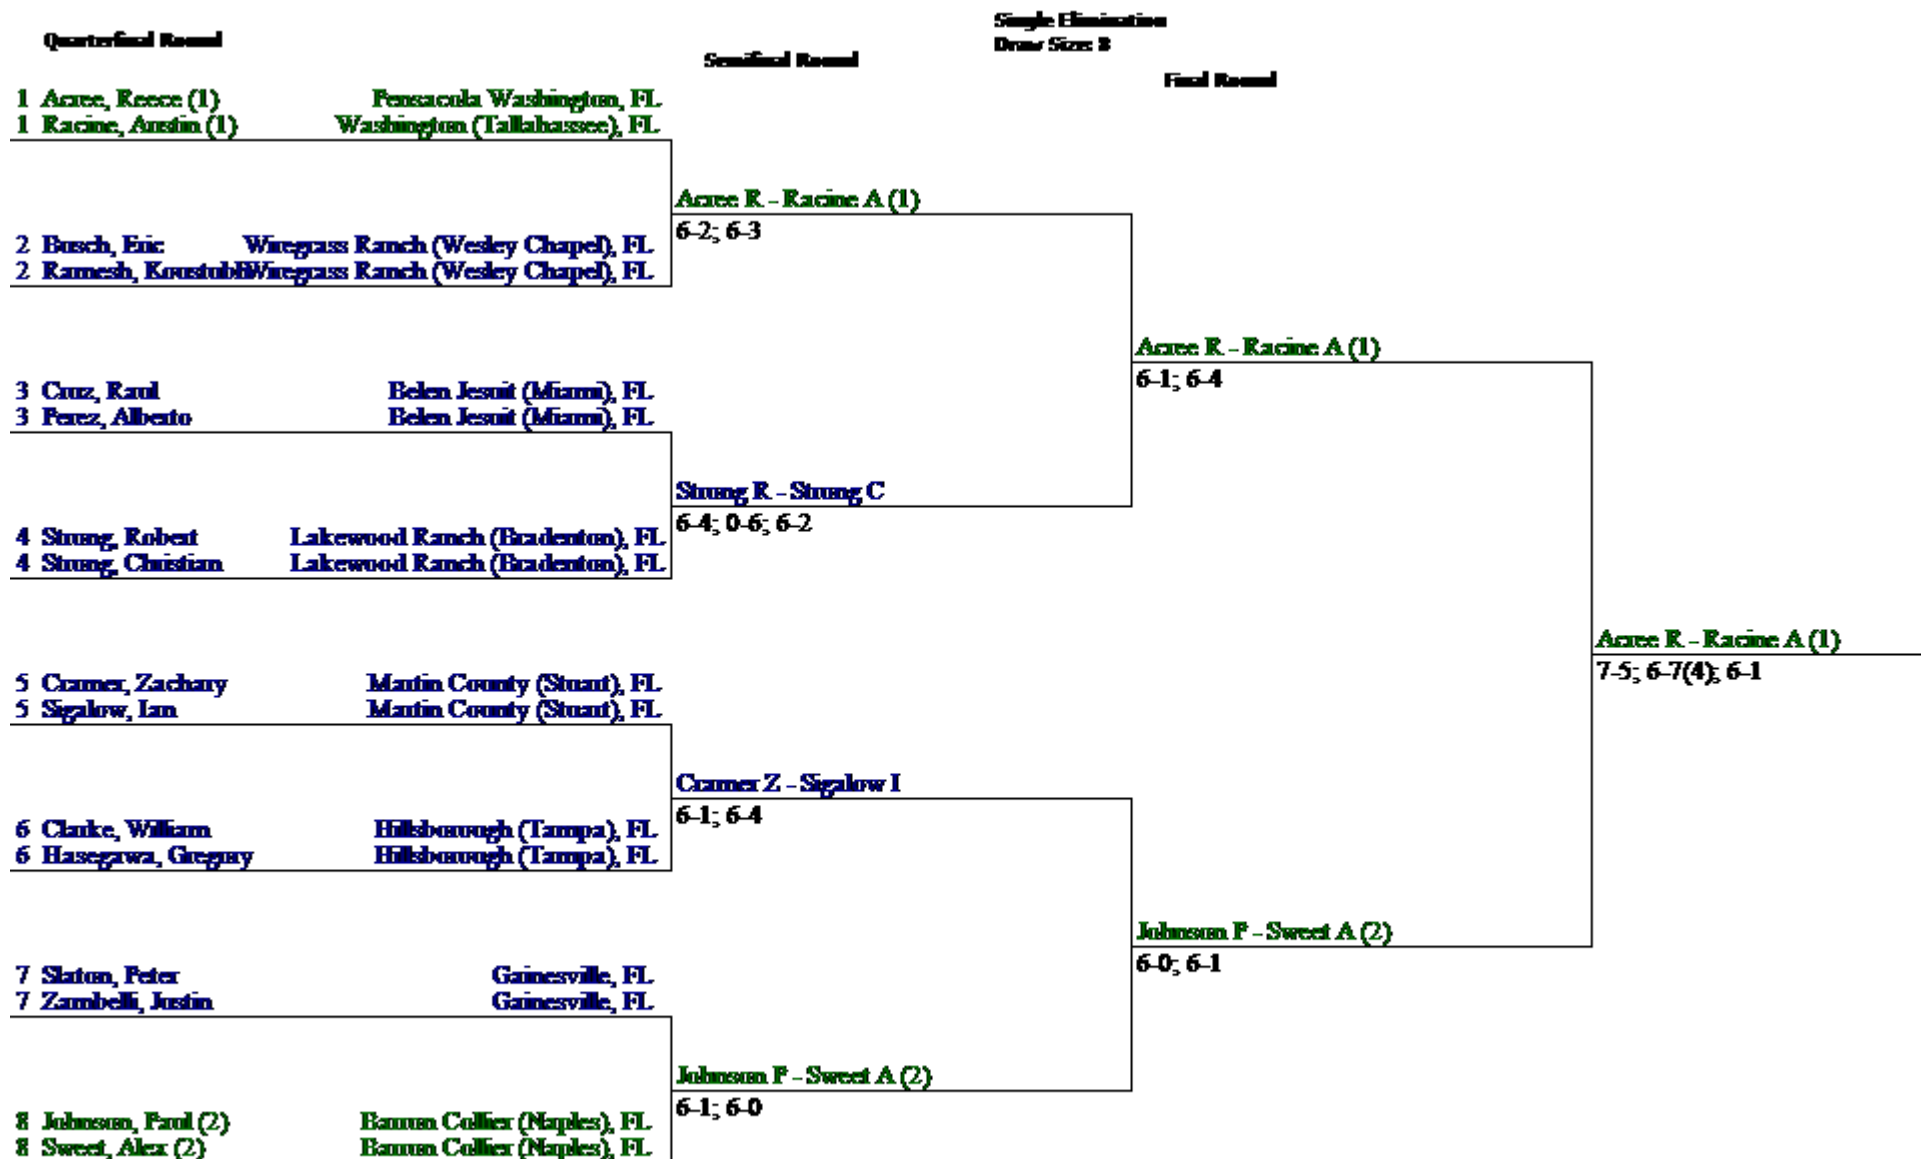

Class 3A - Boys - Division 2 Doubles