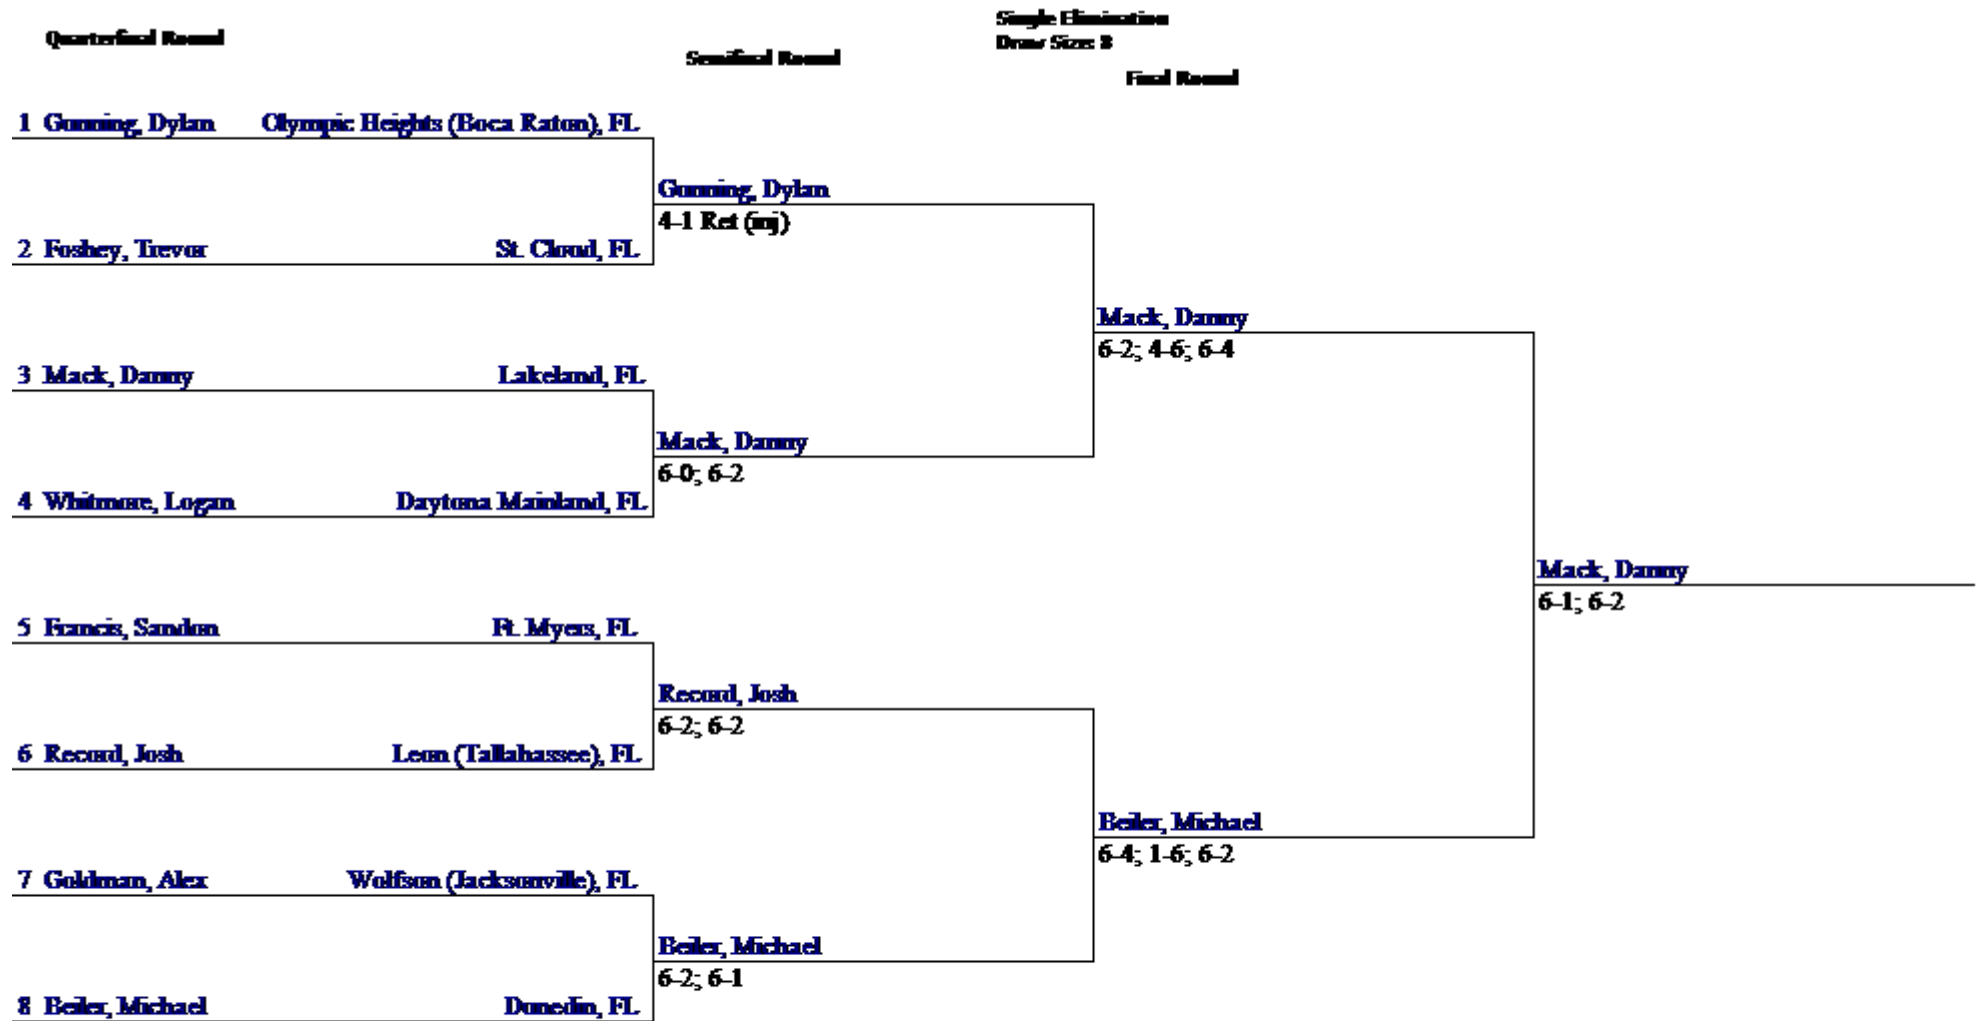

Class 3A - Boys - Individual Singles