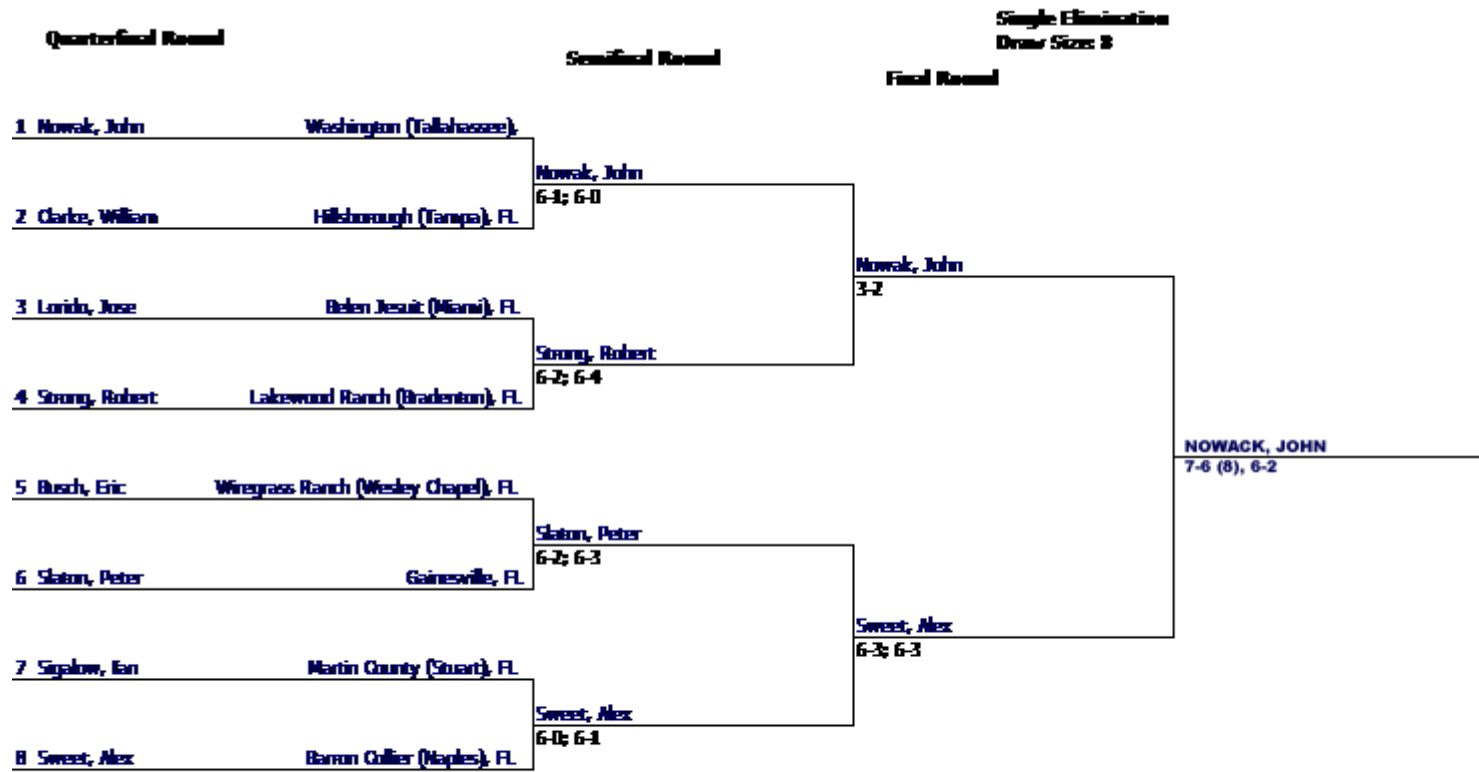

Class 3A - Boys - Division 1 Singles

Class 3A - Boys - Division 2 Singles

Class 3A - Boys - Division 3 Singles

Class 3A - Boys - Division 4 Singles

Class 3A - Boys - Division 5 Singles

Class 3A - Boys - Division 1 Doubles

| Quarterfinal Round | | Semifinal Round | Single Elimination Draw Size: 8 | Final Round |
|---|--|---|---|---------------------------------------|
| 1 Kowalski, Brian (1) 1 Murphy, Jack (1) | Hillsborough (Tampa), FL Hillsborough (Tampa), FL | | | |
| 2 Clark, Brett 2 Robles, Austin | Barron Collier (Naples), FL Barron Collier (Naples), FL | Clark B - Robles A 6-4; 6-4 | | |
| 3 Okunborwa, Council 3 Ong, Spencer | Wiregrass Ranch (Wesley Chapel), FL Wiregrass Ranch, FL | | Clark B - Robles A 6-3; 7-6(4) | |
| 4 Fiegl, Cole 4 Goldberg, Zachary | Gainesville, FL Gainesville, FL | Fiegl C - Goldberg Z 6-1; 6-3 | | |
| 5 Mohanty, Anav 5 Mohanty, Anav | Lakewood Ranch (Bradenton), FL Lakewood Ranch (Bradenton), FL | | | Clark B - Robles A 6-2; 6-0 |
| 6 Davenport, William 6 Kealy, Ryan | Martin County (Stuart), FL Martin County (Stuart), FL | Mohanty A - Mohanty A 6-2; 6-2 | | |
| 7 Luiso, Juan 7 Luiso, Jose | Belen Jesuit (Miami), FL Belen Jesuit (Miami), FL | | Neuner W - Nowak J (2) 6-2; 6-7(5); 6-4 | |
| 8 Neuner, Will (2) 8 Nowak, John (2) | Pensacola Washington, FL Washington (Tallahassee), | Neuner W - Nowak J (2) 6-1; 6-2 | | |