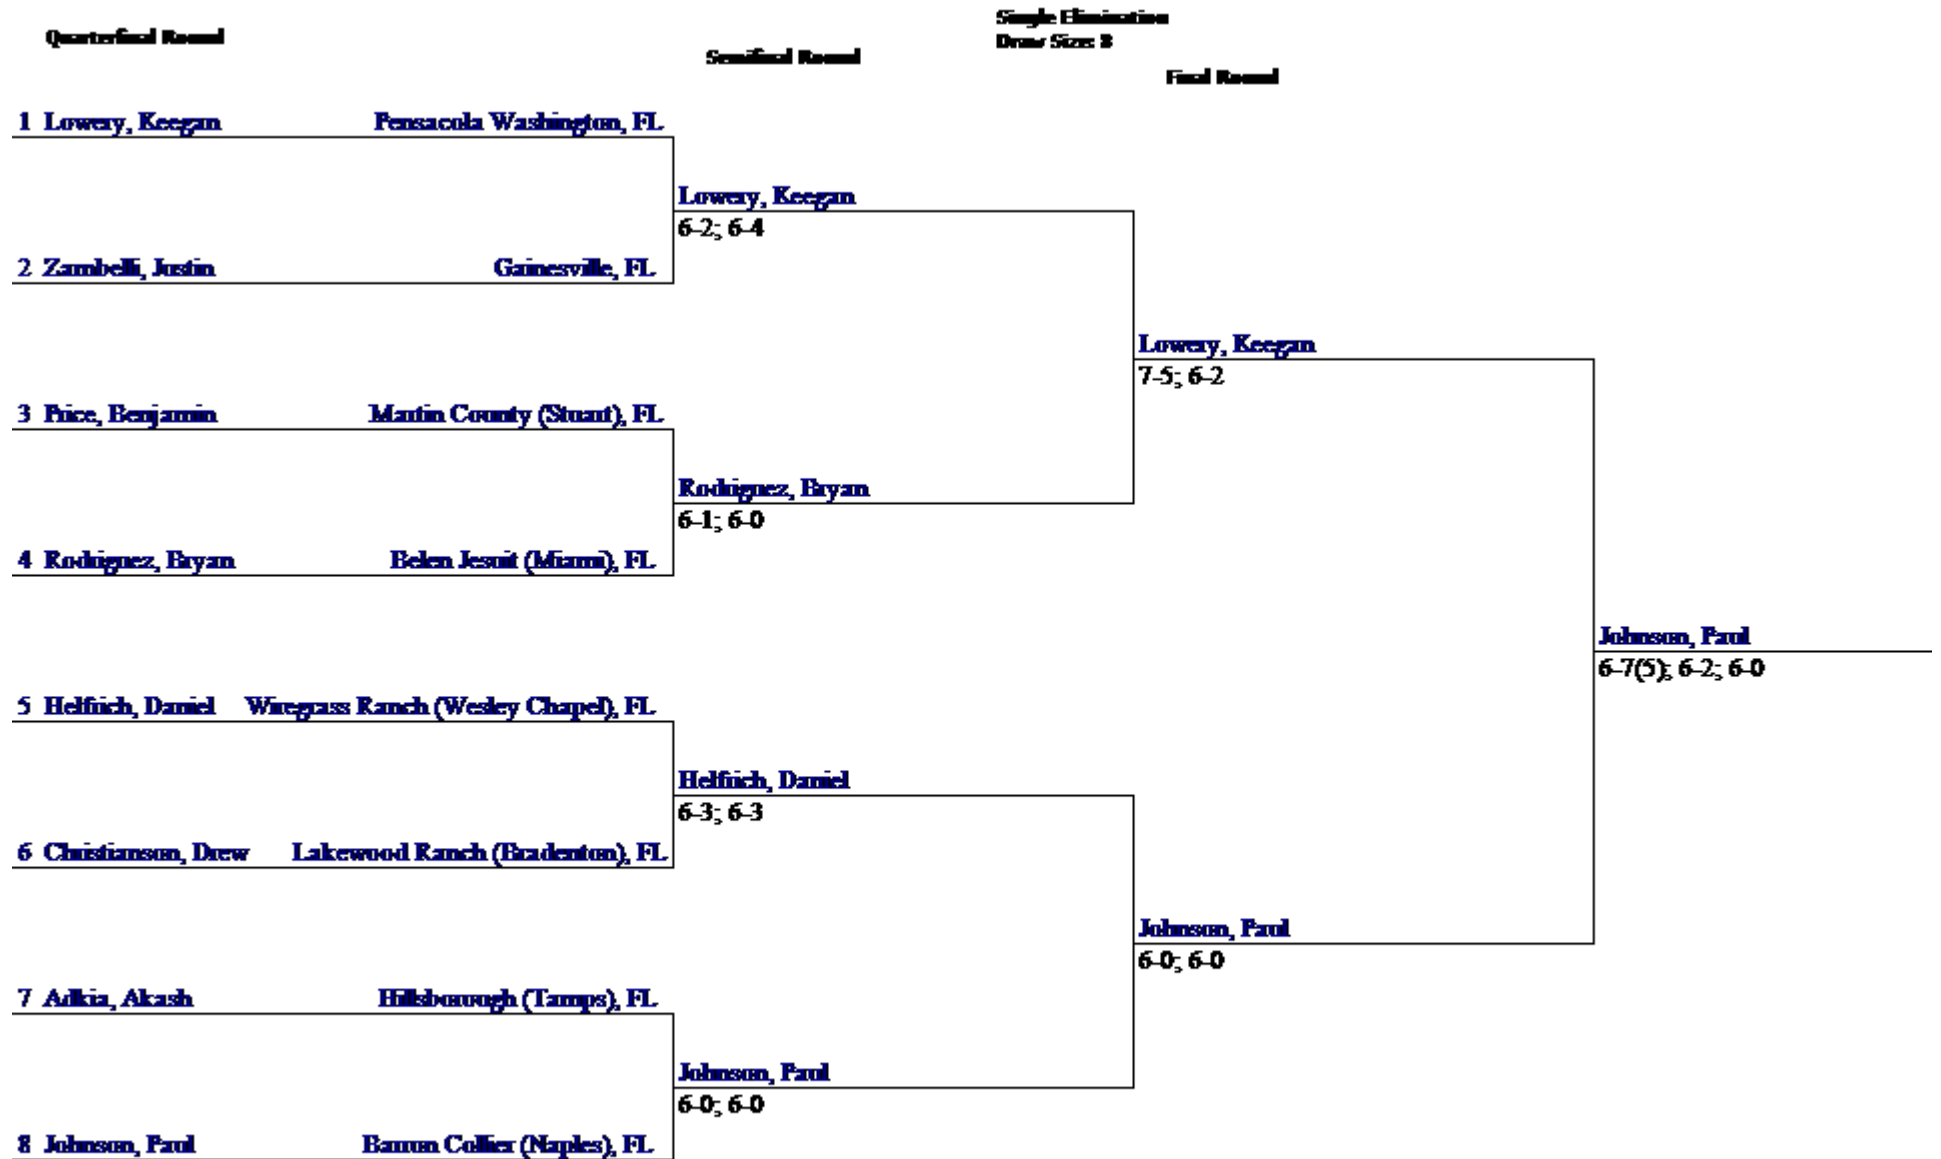

Class 3A - Boys - Division 1 Singles

Class 3A - Boys - Division 2 Singles

Class 3A - Boys - Division 3 Singles

Class 3A - Boys - Division 4 Singles

Class 3A - Boys - Division 5 Singles

Class 3A - Boys - Division 1 Doubles

| Quarterfinal Round | | Semifinal Round | Single Elimination Draw Size: 8 | Final Round |
|---|--|---|---|---------------------------------------|
| 1 Kowalski, Brian (1) 1 Murphy, Jack (1) | Hillsborough (Tampa), FL Hillsborough (Tampa), FL | | | |
| 2 Clark, Brett 2 Robles, Austin | Barron Collier (Naples), FL Barron Collier (Naples), FL | Clark B - Robles A 6-4; 6-4 | | |
| 3 Okunborwa, Council 3 Ong, Spencer | Wiregrass Ranch (Wesley Chapel), FL Wiregrass Ranch, FL | | Clark B - Robles A 6-3; 7-6(4) | |
| 4 Fiegl, Cole 4 Goldberg, Zachary | Gainesville, FL Gainesville, FL | Fiegl C - Goldberg Z 6-1; 6-3 | | |
| 5 Mohanty, Anav 5 Mohanty, Anav | Lakewood Ranch (Bradenton), FL Lakewood Ranch (Bradenton), FL | | | Clark B - Robles A 6-2; 6-0 |
| 6 Davenport, William 6 Kealy, Ryan | Martin County (Stuart), FL Martin County (Stuart), FL | Mohanty A - Mohanty A 6-2; 6-2 | | |
| 7 Luiso, Juan 7 Luiso, Jose | Belen Jesuit (Miami), FL Belen Jesuit (Miami), FL | | Neuner W - Nowak J (2) 6-2; 6-7(5); 6-4 | |
| 8 Neuner, Will (2) 8 Nowak, John (2) | Pensacola Washington, FL Washington (Tallahassee), | Neuner W - Nowak J (2) 6-1; 6-2 | | |