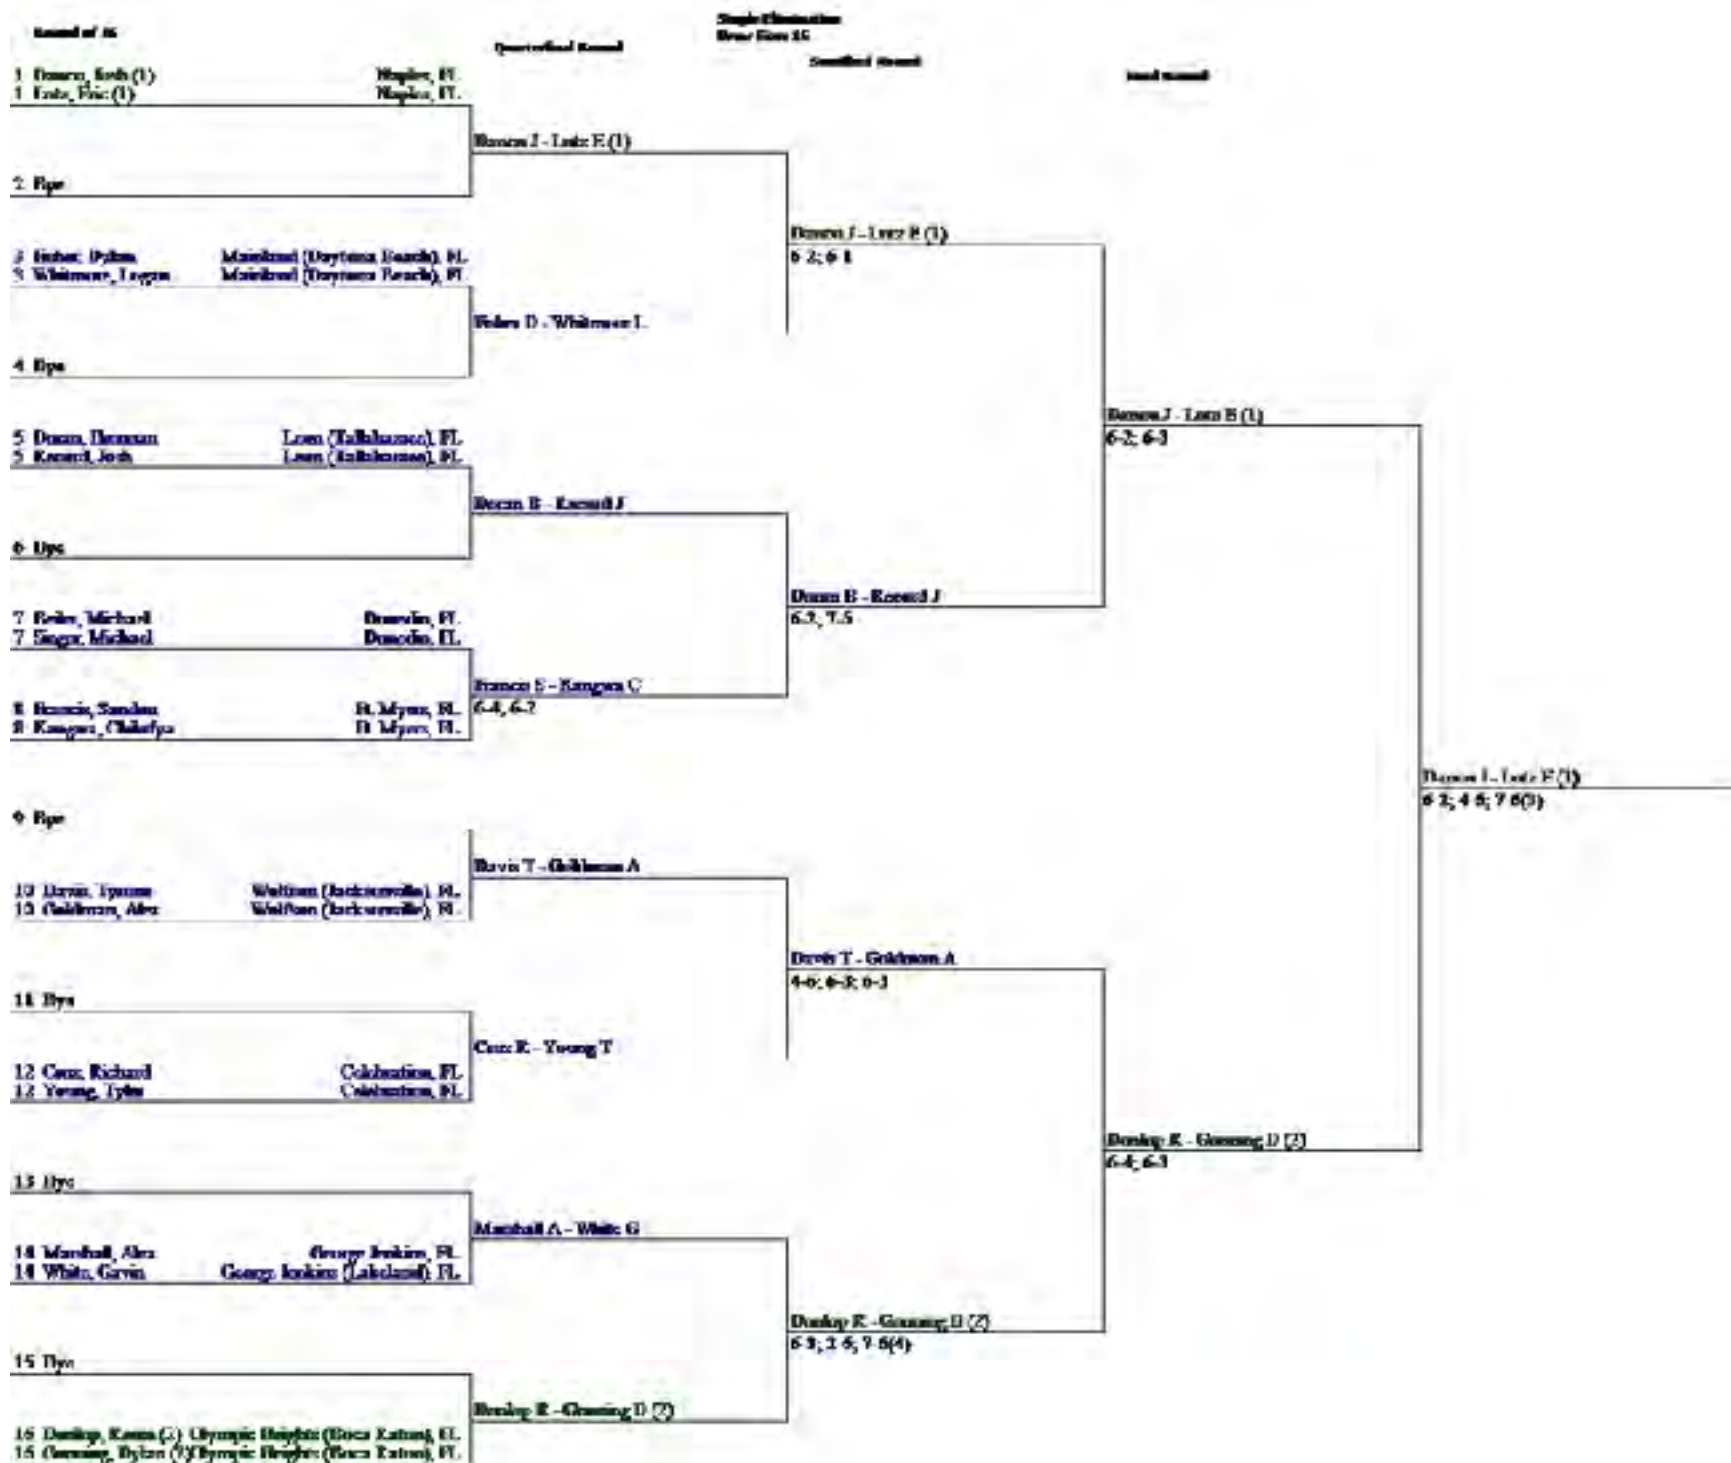

Class 3A - Boys - Individual Doubles