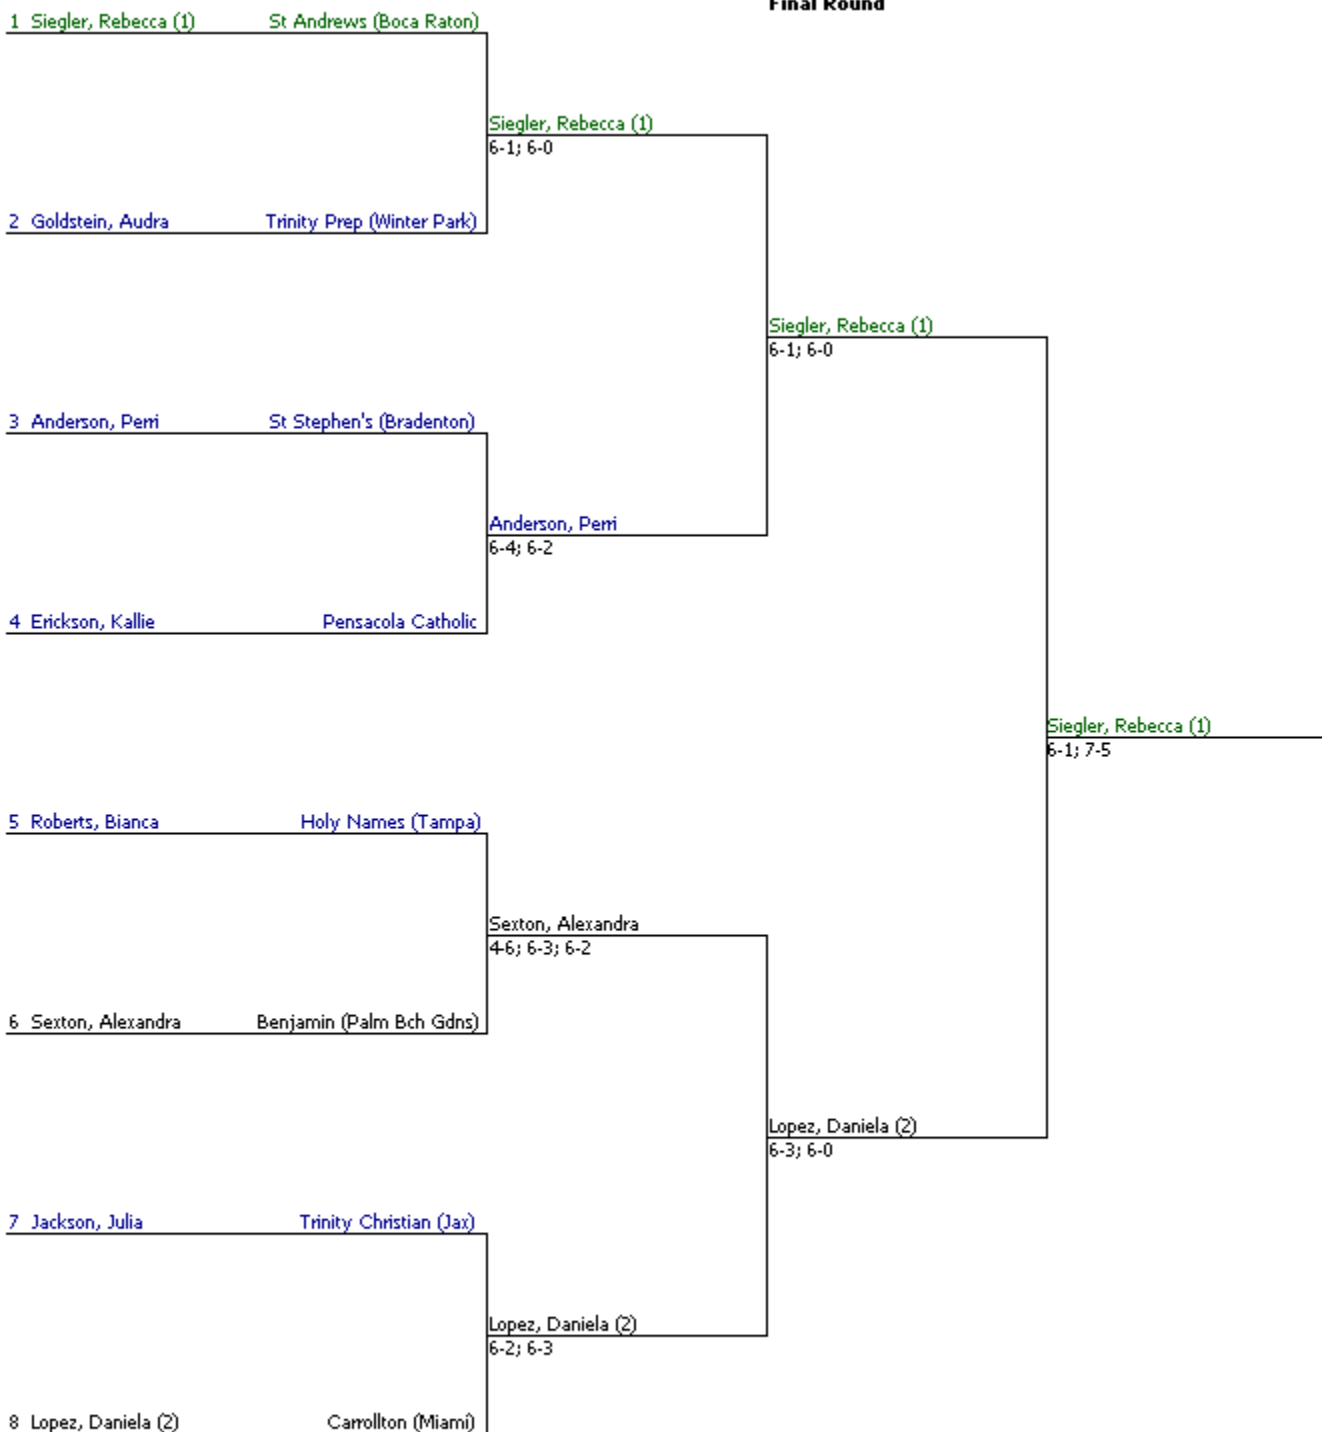

**2011 FHSAA CLASS 1A TENNIS CHAMPIONSHIP (-5)
1A Div 1 Girls' Singles**

Quarterfinal Round

Semifinal Round

Final Round

**2011 FHSAA CLASS 1A TENNIS CHAMPIONSHIP (-5)
1A Div 2 Girls' Singles**

Quarterfinal Round