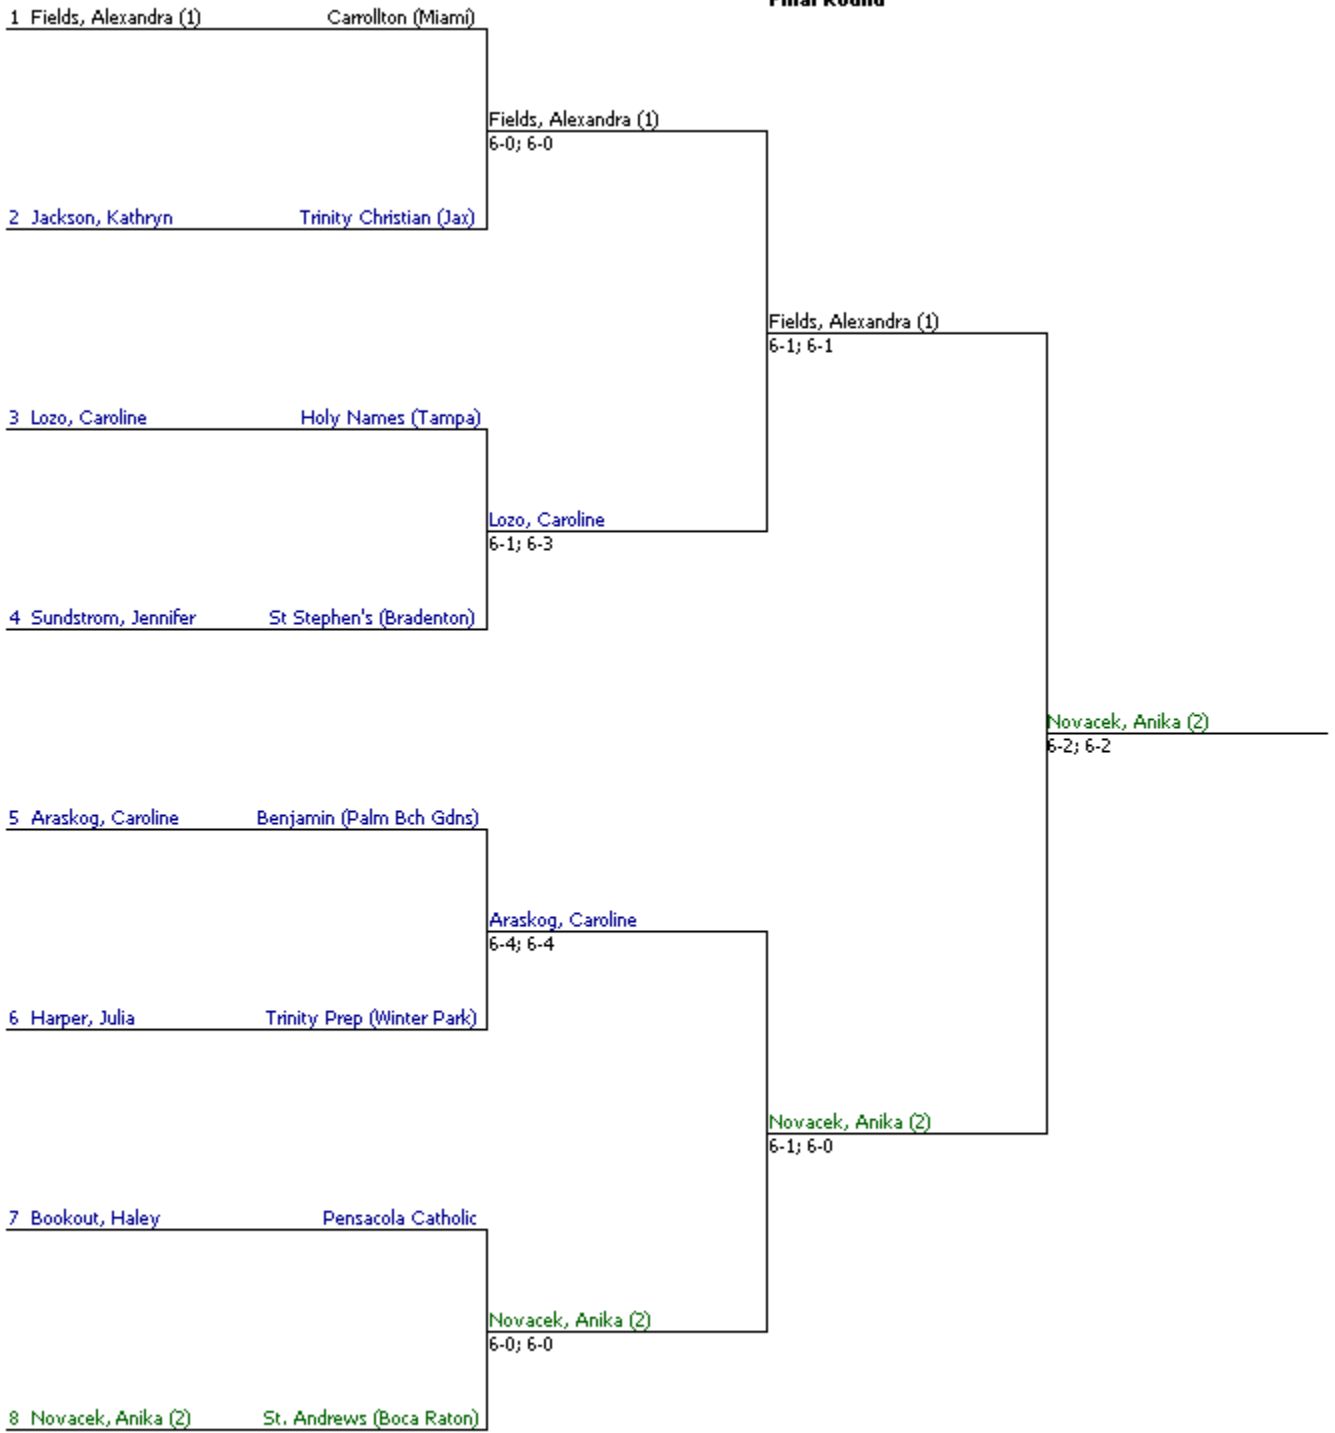

**2011 FHSAA CLASS 1A TENNIS CHAMPIONSHIP (-5)
1A Div 2 Girls' Singles**

Quarterfinal Round

Semifinal Round

Final Round