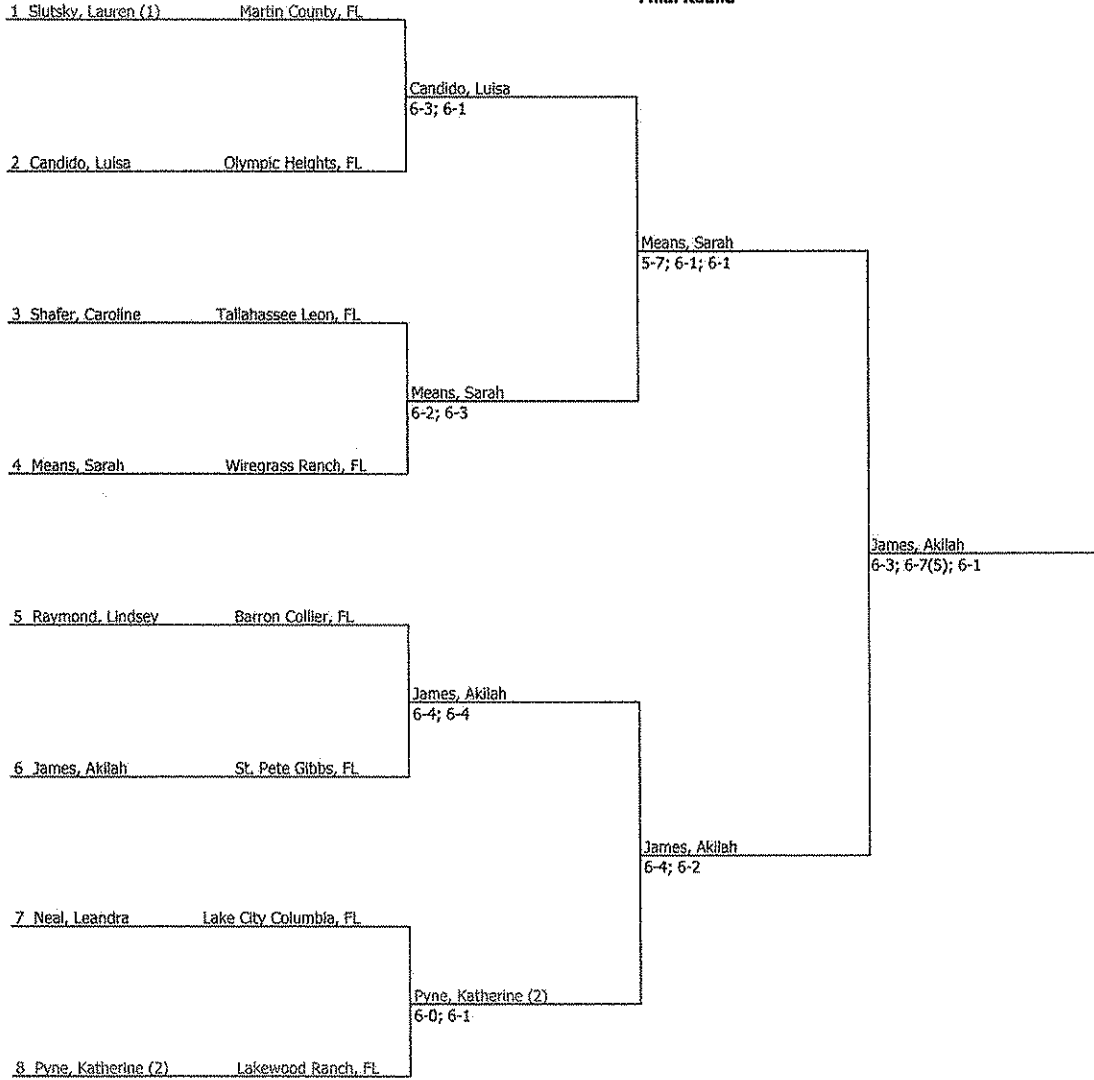

2010 3A State Finals		Seeded Players			
	3A Girls Div 1 Singles	1. Slutsky, Lauren			
City/State: ,	Section:	2. Pyne, Katherine			
Director:	Referee:				
Phone:	Date:				
					Winner: James, Akilah

Quarterfinal Round

Semifinal Round

Final Round

Referee's Signature