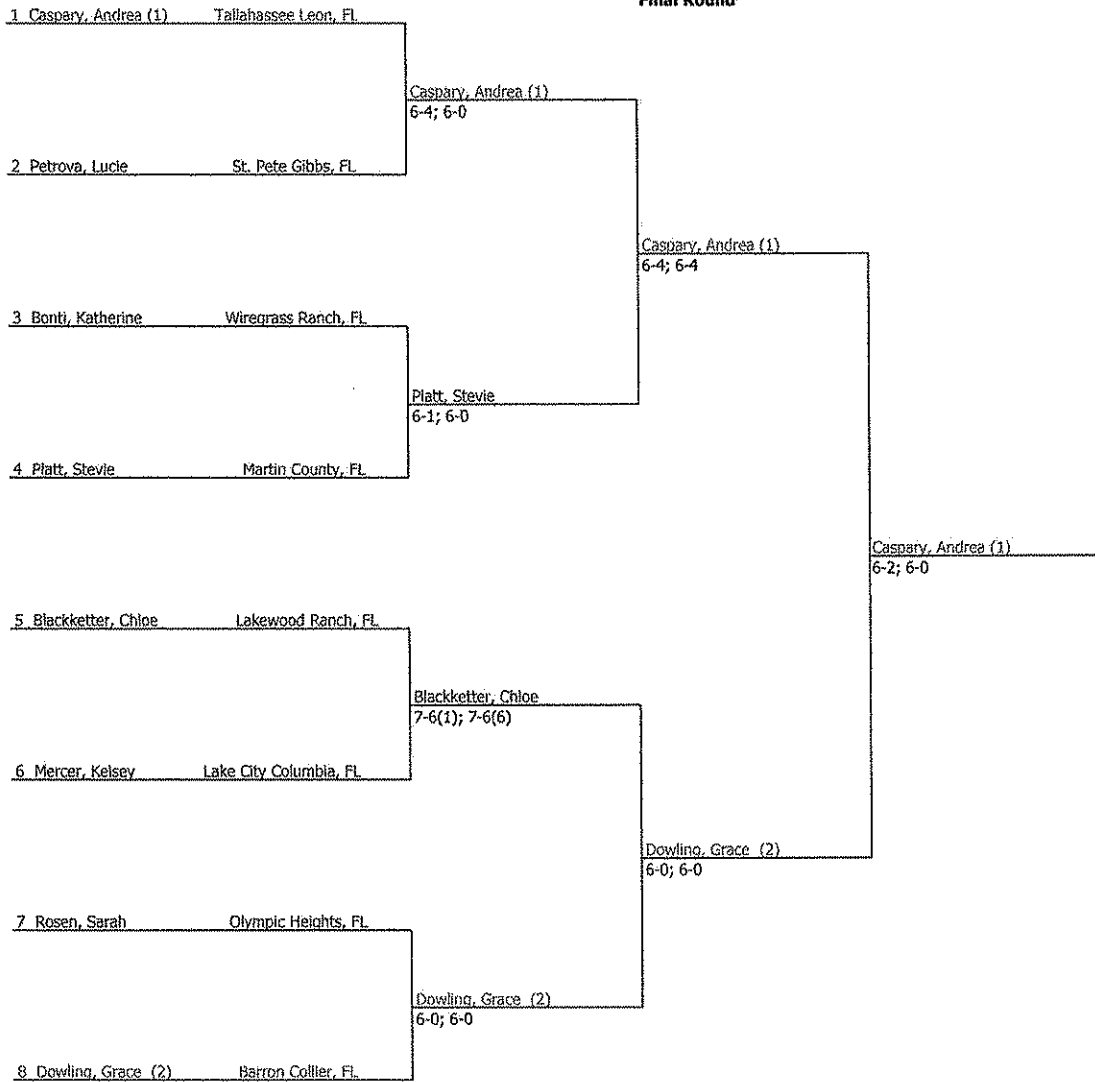

**Quarterfinal Round**

**Semifinal Round**

**Final Round**

\_\_\_\_\_  
Referee's Signature

2010 3A State Finals		Seeded Players			
	3A Girls Div 5 Singles	1. Welch, Lindsey			
City/State: ,	Section:	2. Frehafer, M.			
Director:	Referee:				
Phone:	Date:				