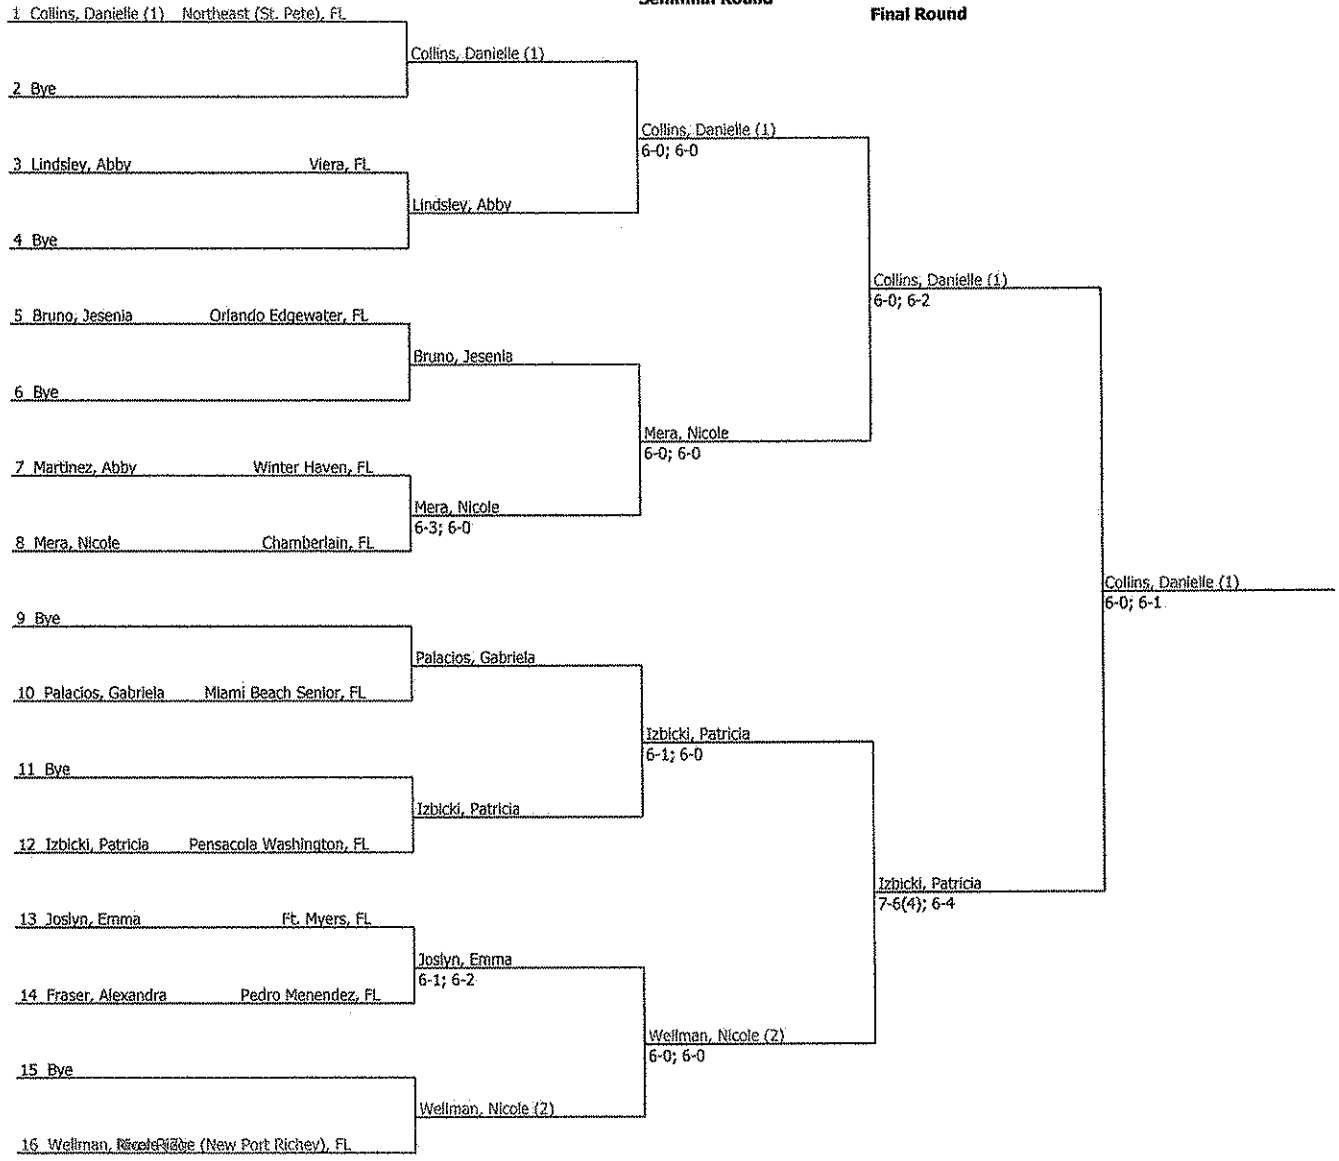

2010 3A State Finals		Seeded Players			
	3A Girls Ind 1 Singles	1. Collins, D.			
City/State: ,	Section:	2. Wellman, Nicole			
Director:	Referee:				
Phone:	Date:				
					Winner: Collins, Danielle

Round of 16

Quarterfinal Round

Semifinal Round

Final Round

Referee's Signature