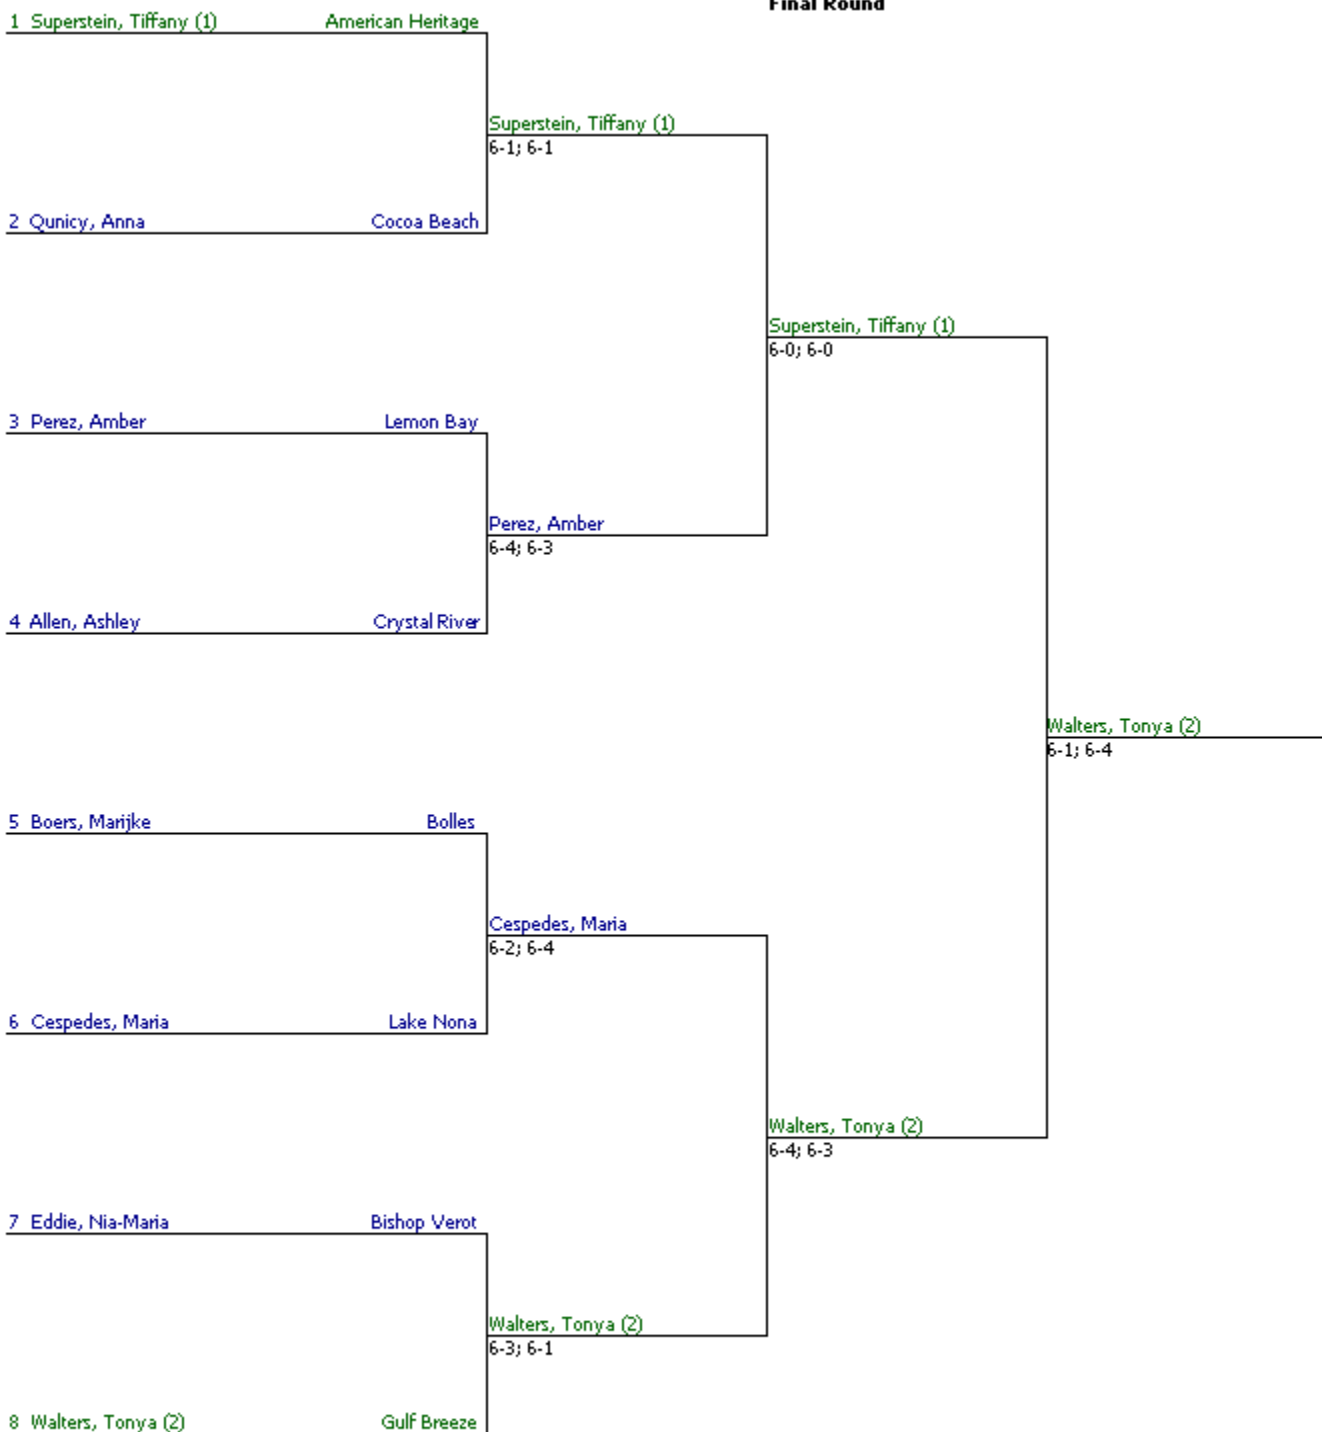

Quarterfinal Round

Semifinal Round

Final Round

**2010 FHSAA CLASS 2A TENNIS CHAMPIONSHIP (-2)
2A Div 3 Girls Singles**

Quarterfinal Round

Semifinal Round

Final Round

**2010 FHSAA CLASS 2A TENNIS CHAMPIONSHIP (-2)
2A Div 4 Girls Singles**