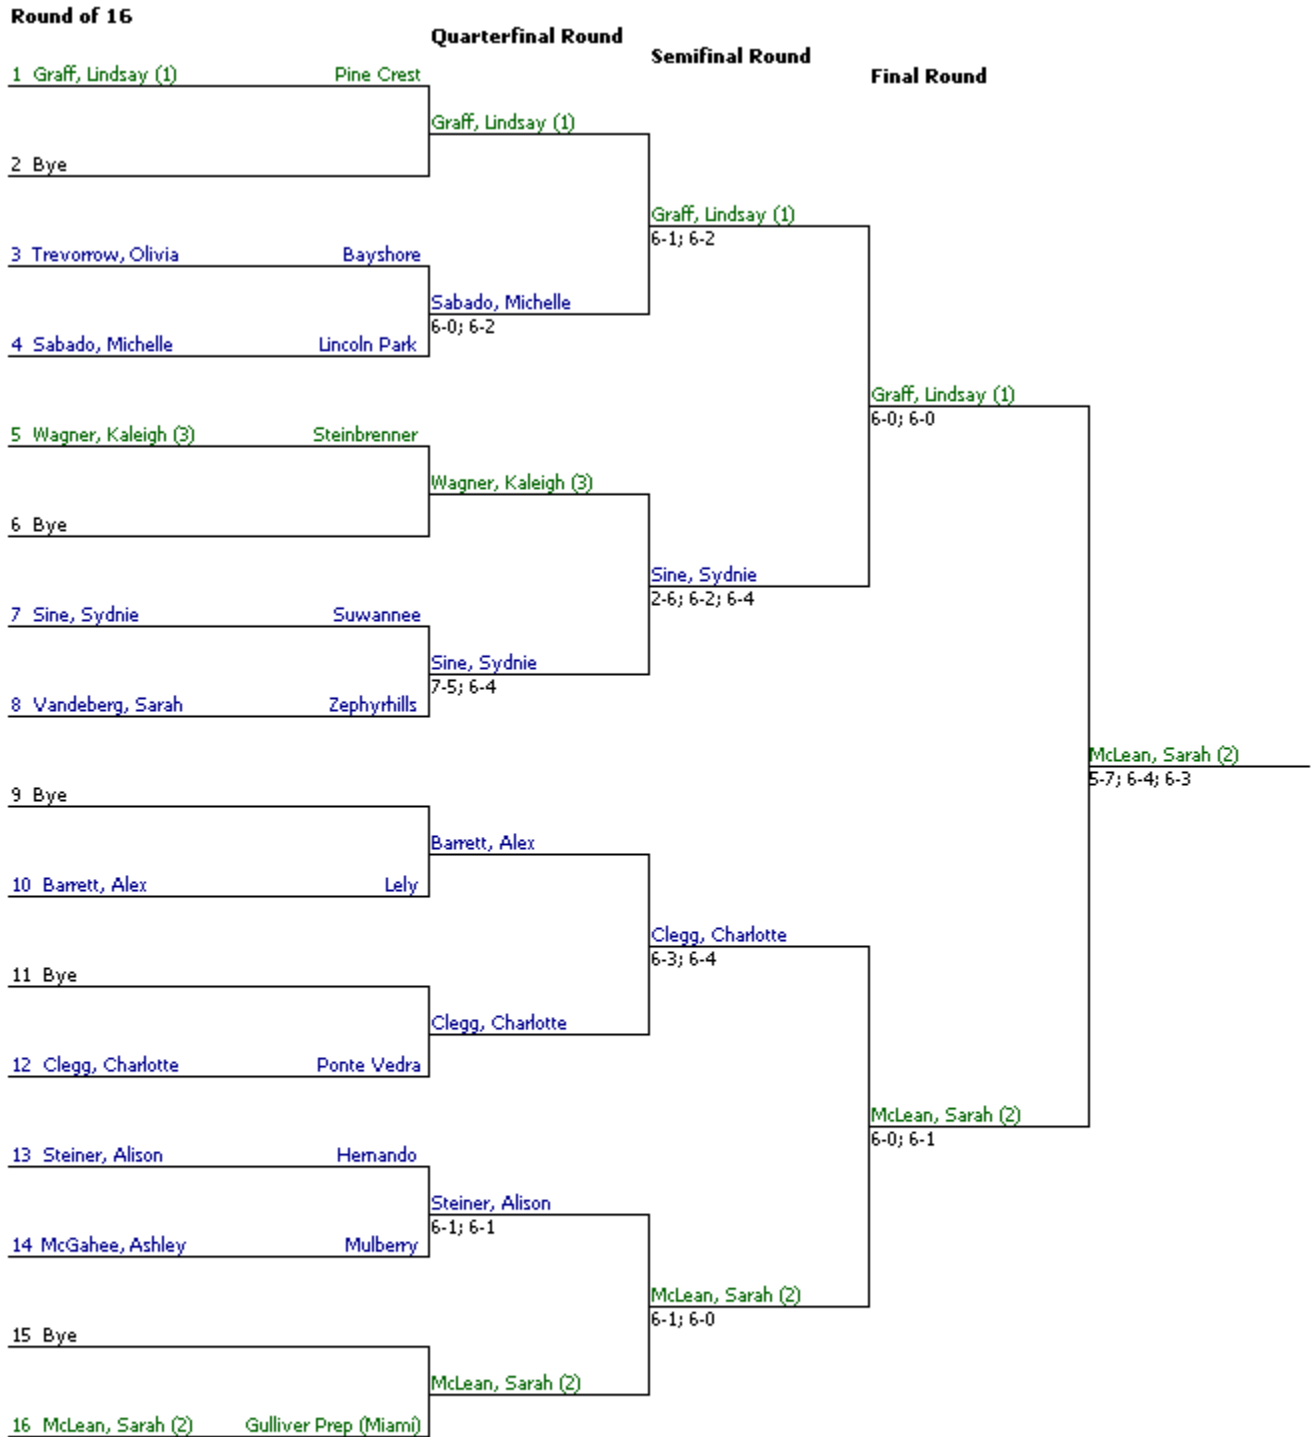

2010 FHSAA CLASS 2A TENNIS CHAMPIONSHIP (-2)
2A Individual Girls Singles