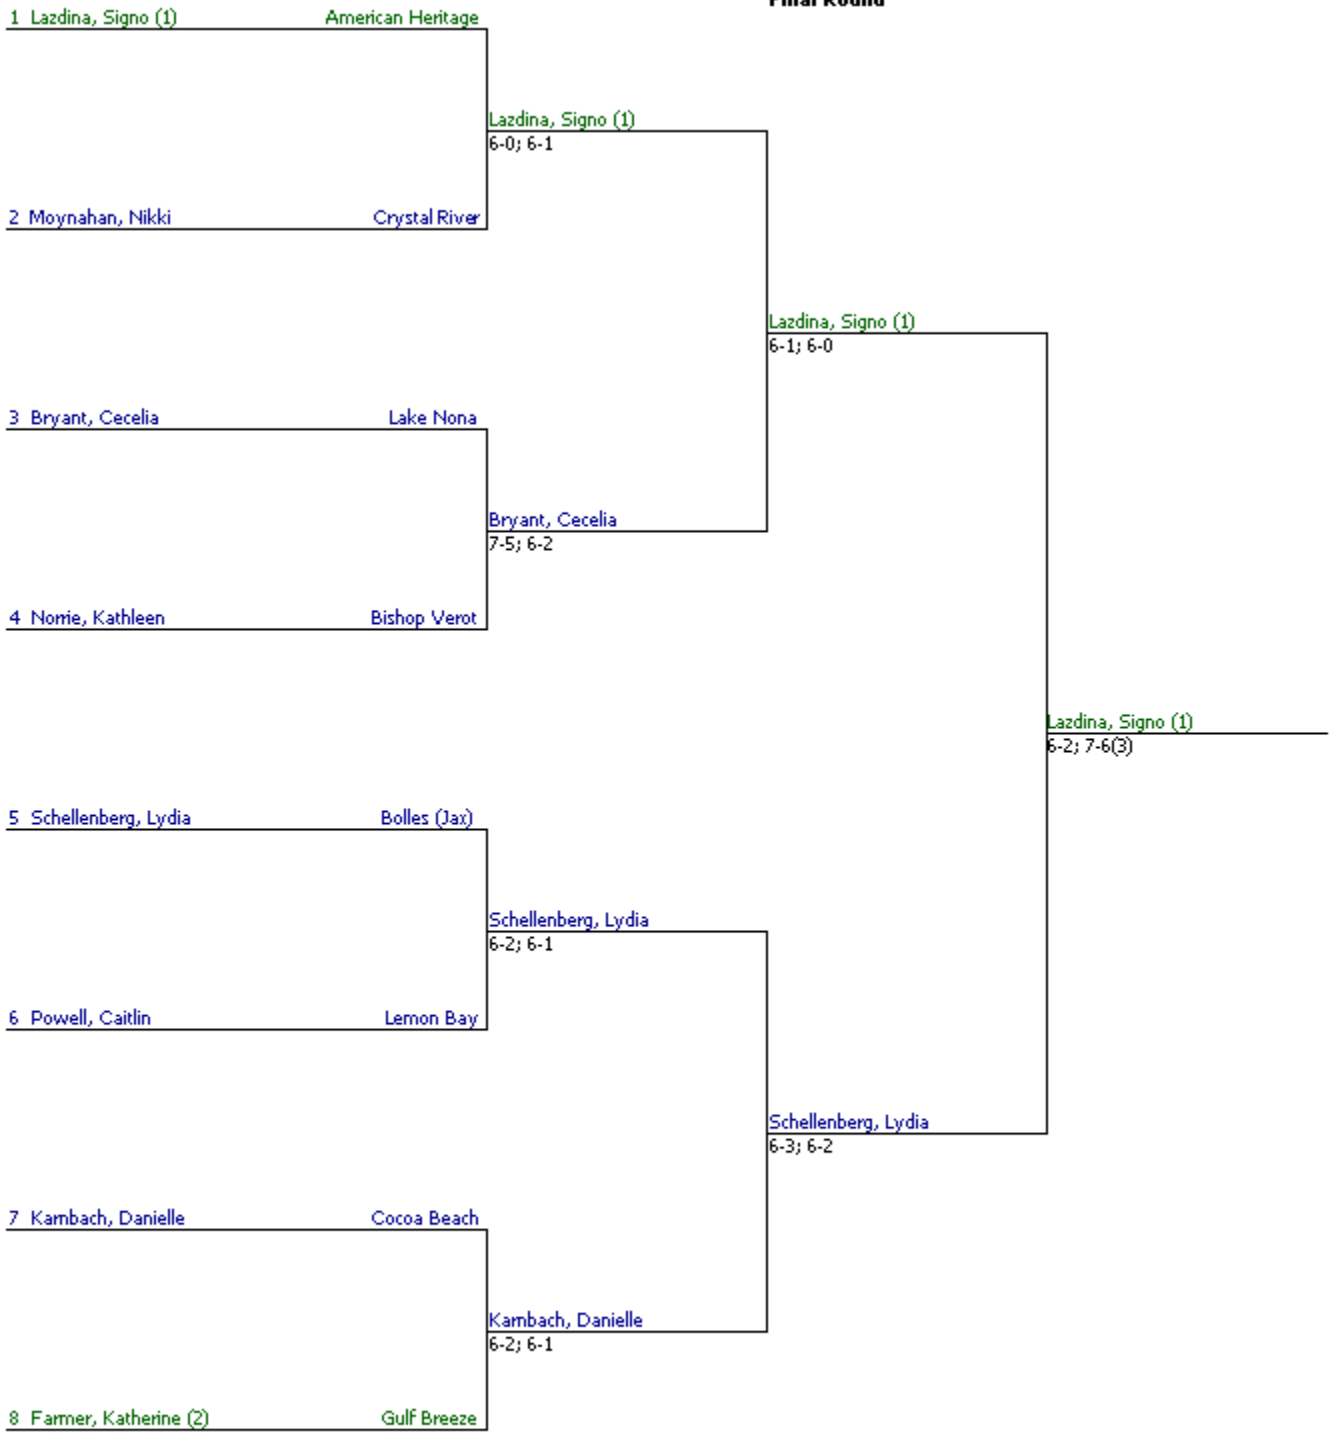

**2010 FHSAA CLASS 2A TENNIS CHAMPIONSHIP (-2)
2A Div 4 Girls Singles**

Quarterfinal Round

Semifinal Round

Final Round