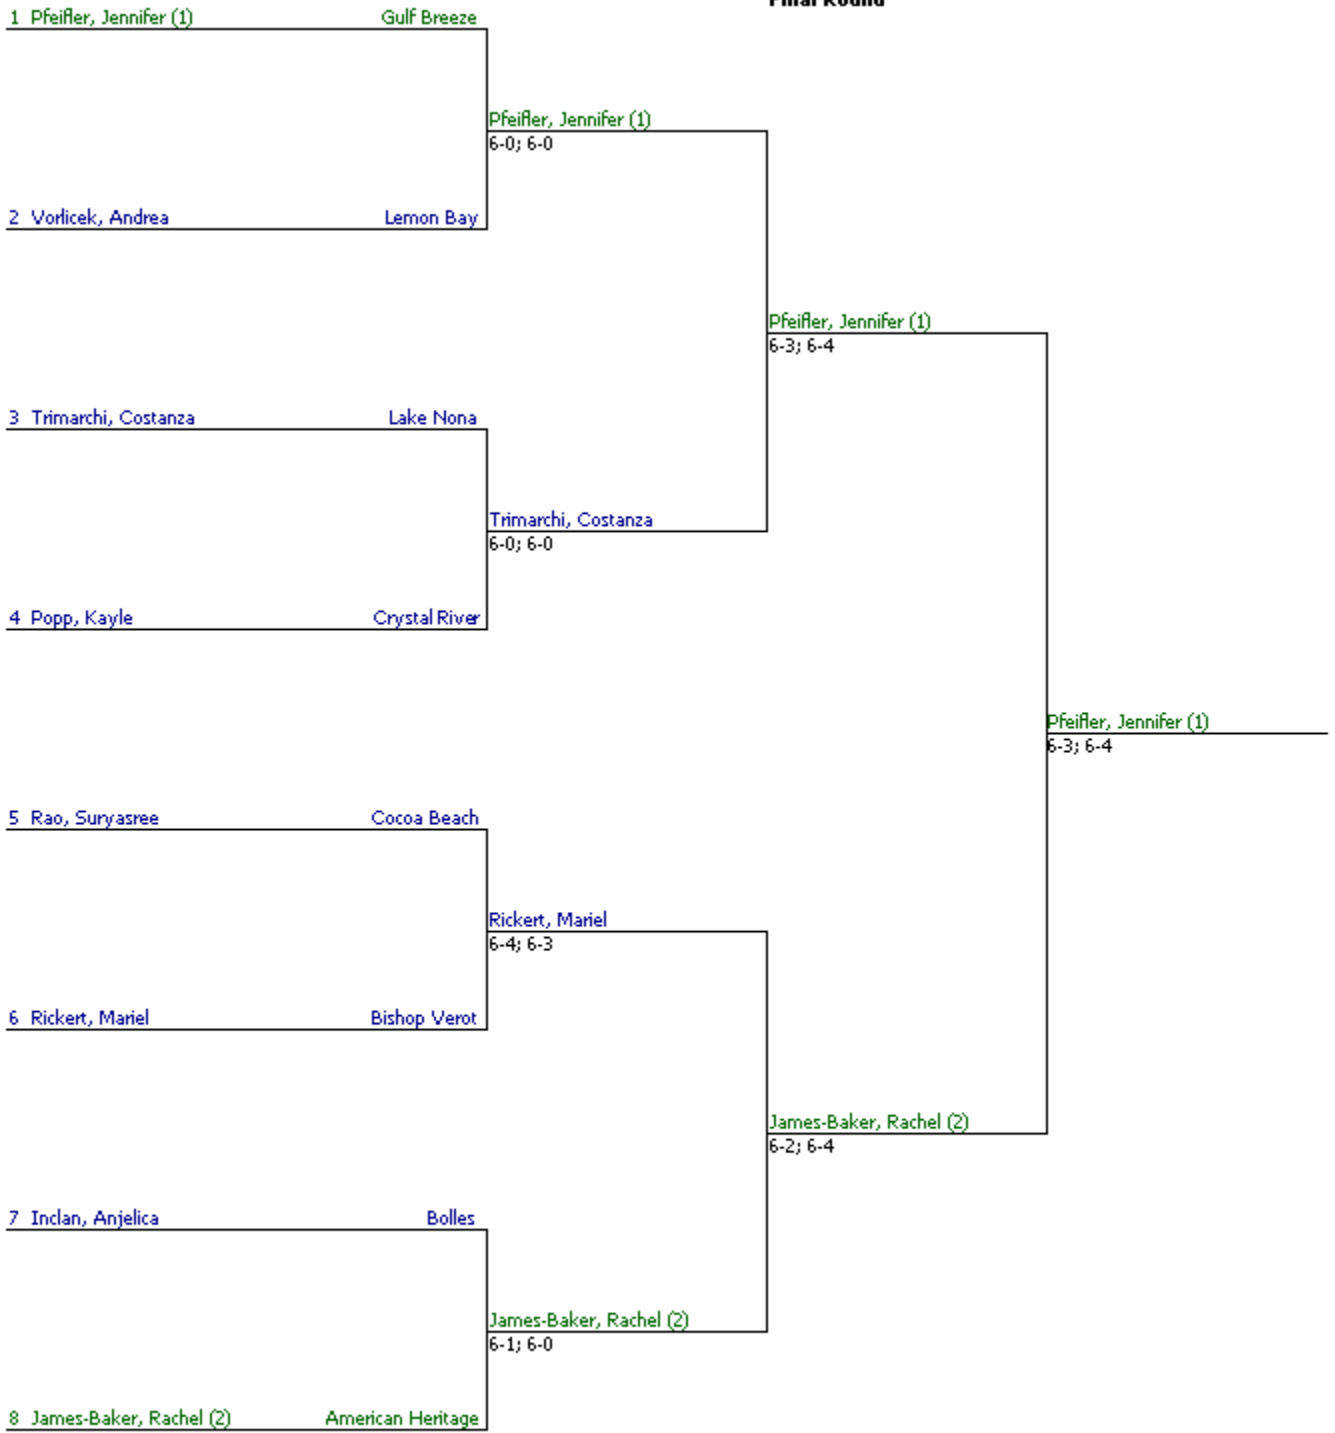

**2010 FHSAA CLASS 2A TENNIS CHAMPIONSHIP (-2)
2A Div 2 Girls Singles**

Quarterfinal Round

Semifinal Round

Final Round