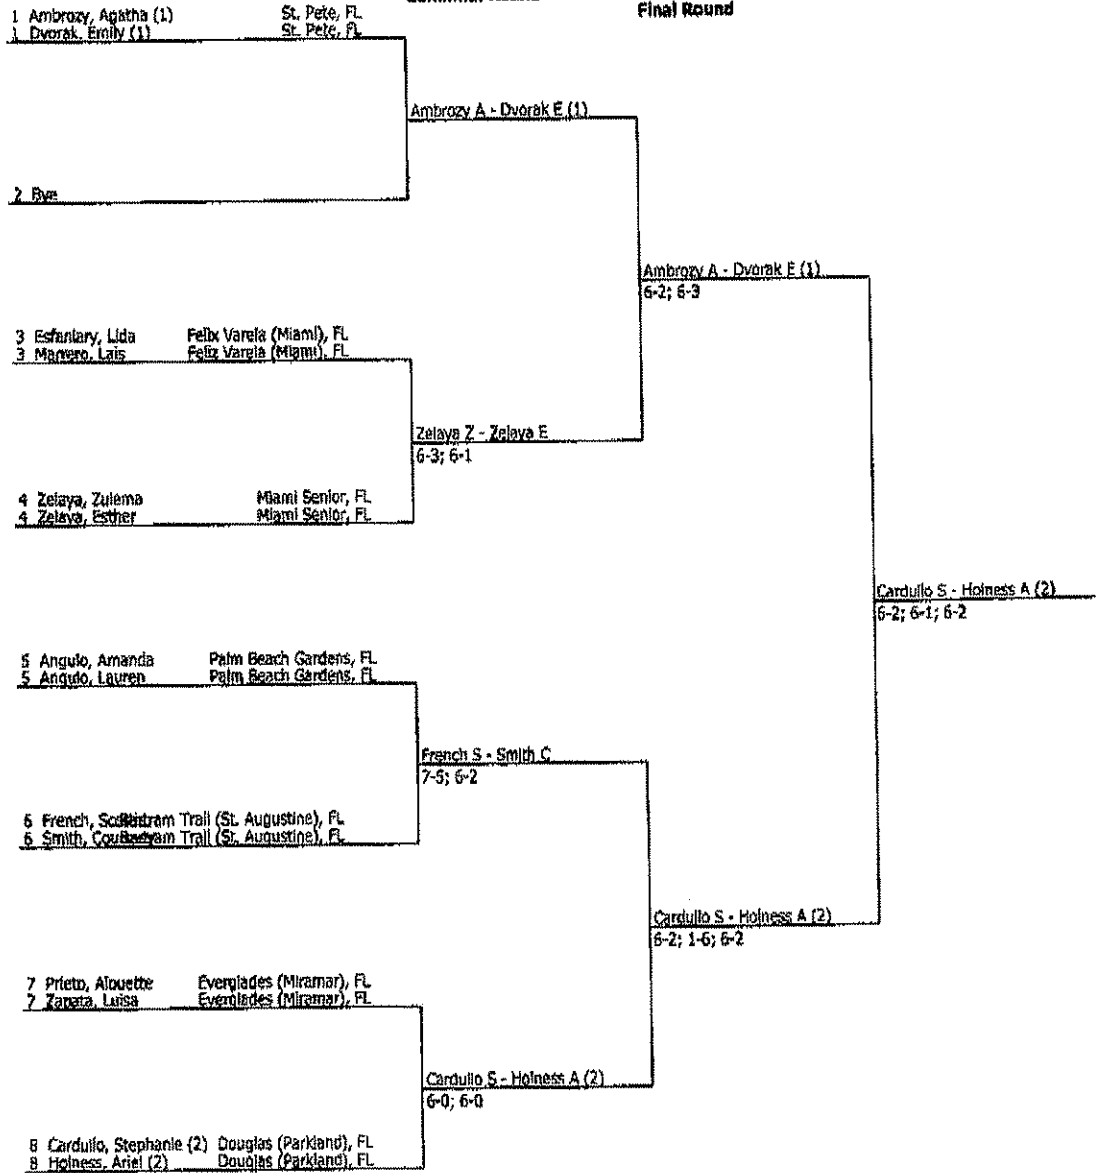

2009 4A State Finals		Seeded Players	
	4A Girls Ind 1 Doubles	1. Ambrozy - Dvor...	
City/State:	Section:	2. Cardullo - Hol...	
Director:	Referee:		
Phone:	Date:		
			Winner: Cardullo - Holness

Quarterfinal Round

Semifinal Round

Final Round

Referee's Signature