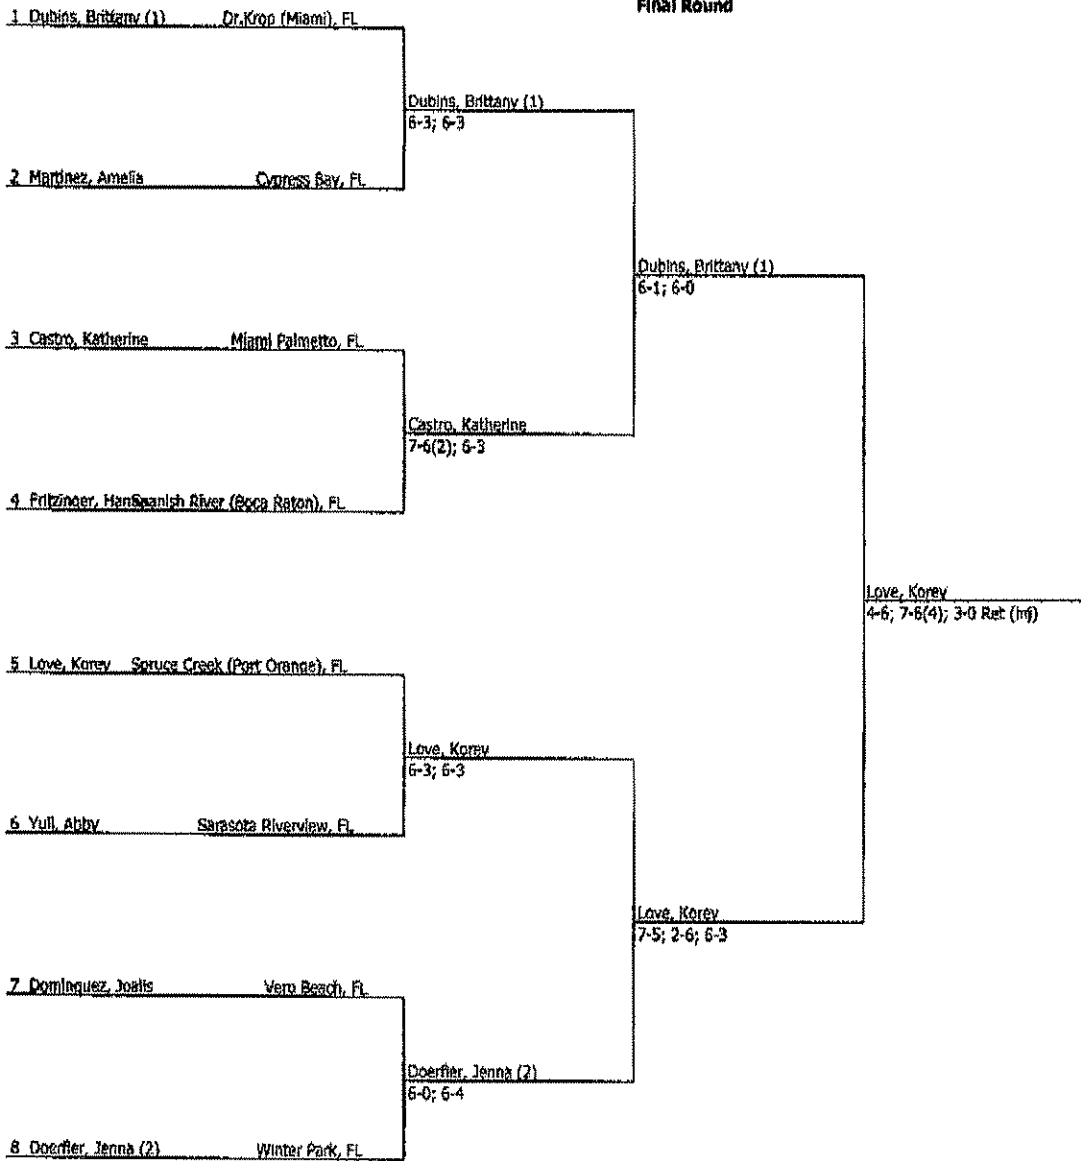

2009 4A State Finals		Seeded Players			
City/State: ,	4A Girls Div 1 Singles	1. Dubins, B.			
Director:	Referee:	2. Doerfler, Jenna			
Phone:	Date:				

Winner: Love, Korey

Quarterfinal Round

Semifinal Round

Final Round

Referee's Signature