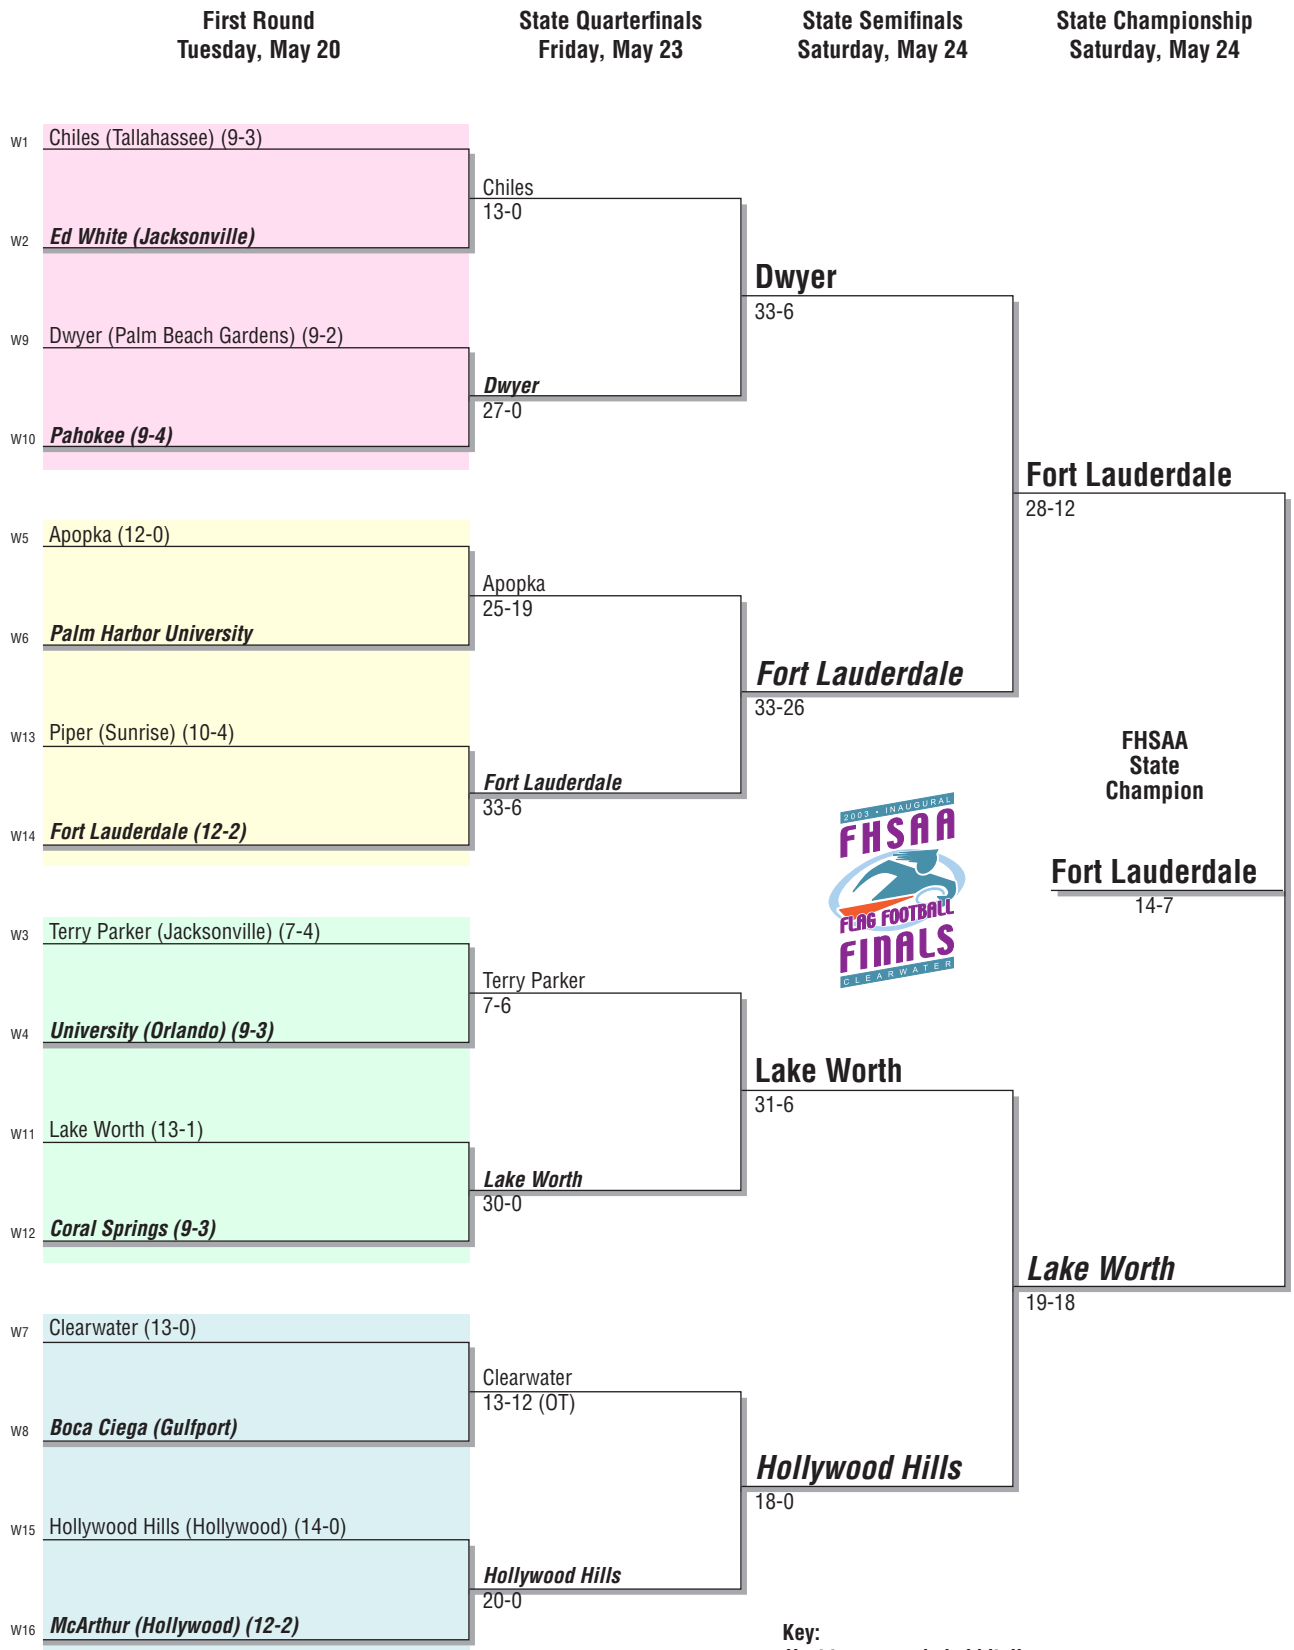

Inaugural FHSAA Flag Football Playoffs

FHSAA FINALS PLAY-IN GAMES

(At 7 p.m. local time unless otherwise noted)

FHSAA FINALS

(at Clearwater High School)

Key:
Host teams are in bold italics
W1 = District 1 Champion; etc.