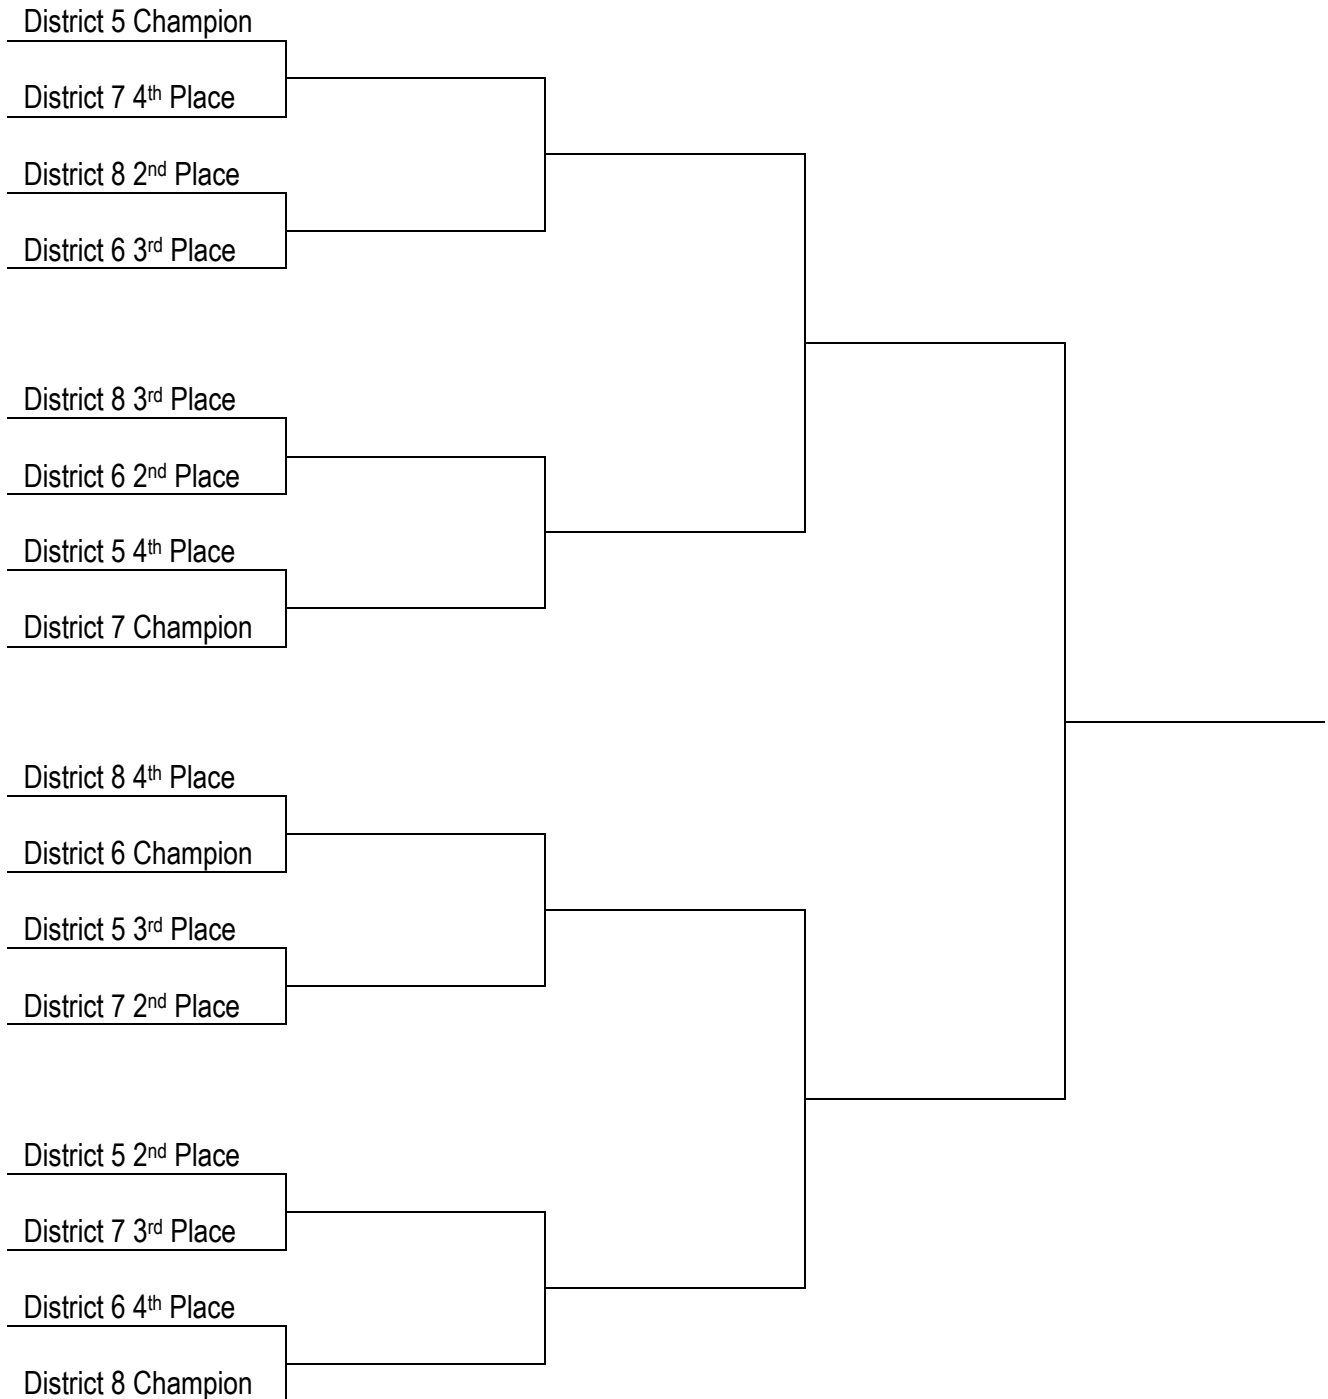

2010 Class 3A Region 2 Wrestling Tournament Pairings

140 – 145 – 171 – 189

2010 Class 3A Region 2 Wrestling Tournament Pairings

125 – 130 – 135 – 215 – 275

2010 Class 3A Region 2 Wrestling Tournament Pairings
103 – 112 – 119 – 152 – 160