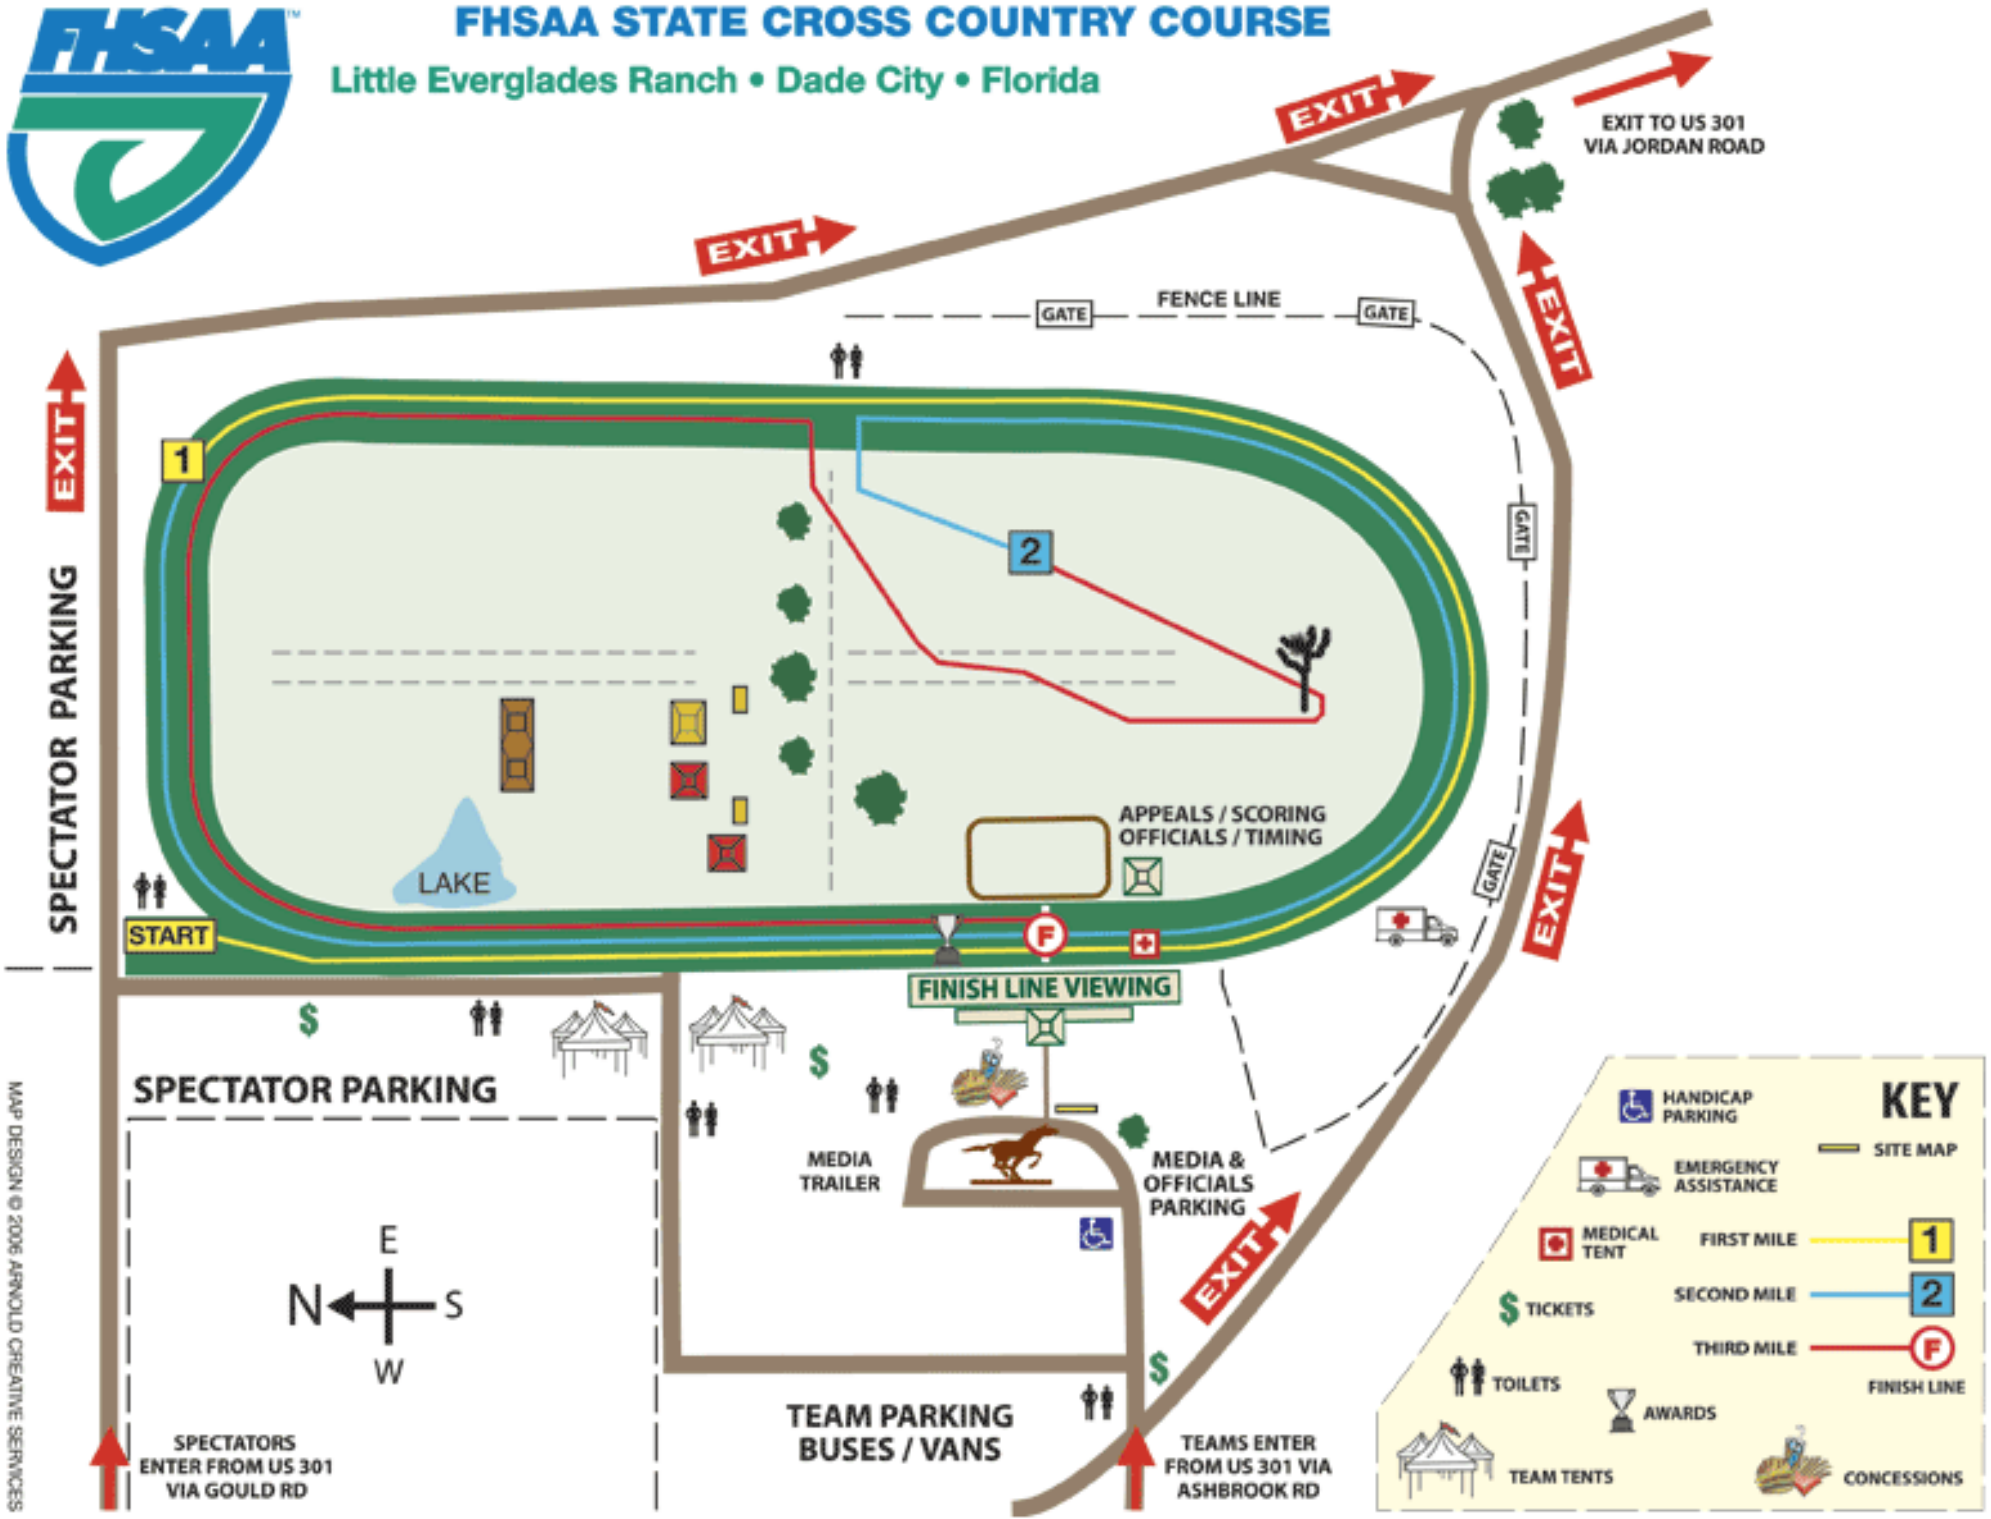

FHSAA STATE CROSS COUNTRY COURSE

Little Everglades Ranch • Dade City • Florida

MAP DESIGN © 2006 ARNOLD CREATIVE SERVICES

KEY

- HANDICAP PARKING
- EMERGENCY ASSISTANCE
- MEDICAL TENT
- TICKETS
- TOILETS
- TEAM TENTS
- SITE MAP
- FIRST MILE **1**
- SECOND MILE **2**
- THIRD MILE **F**
- FINISH LINE
- AWARDS
- CONCESSIONS