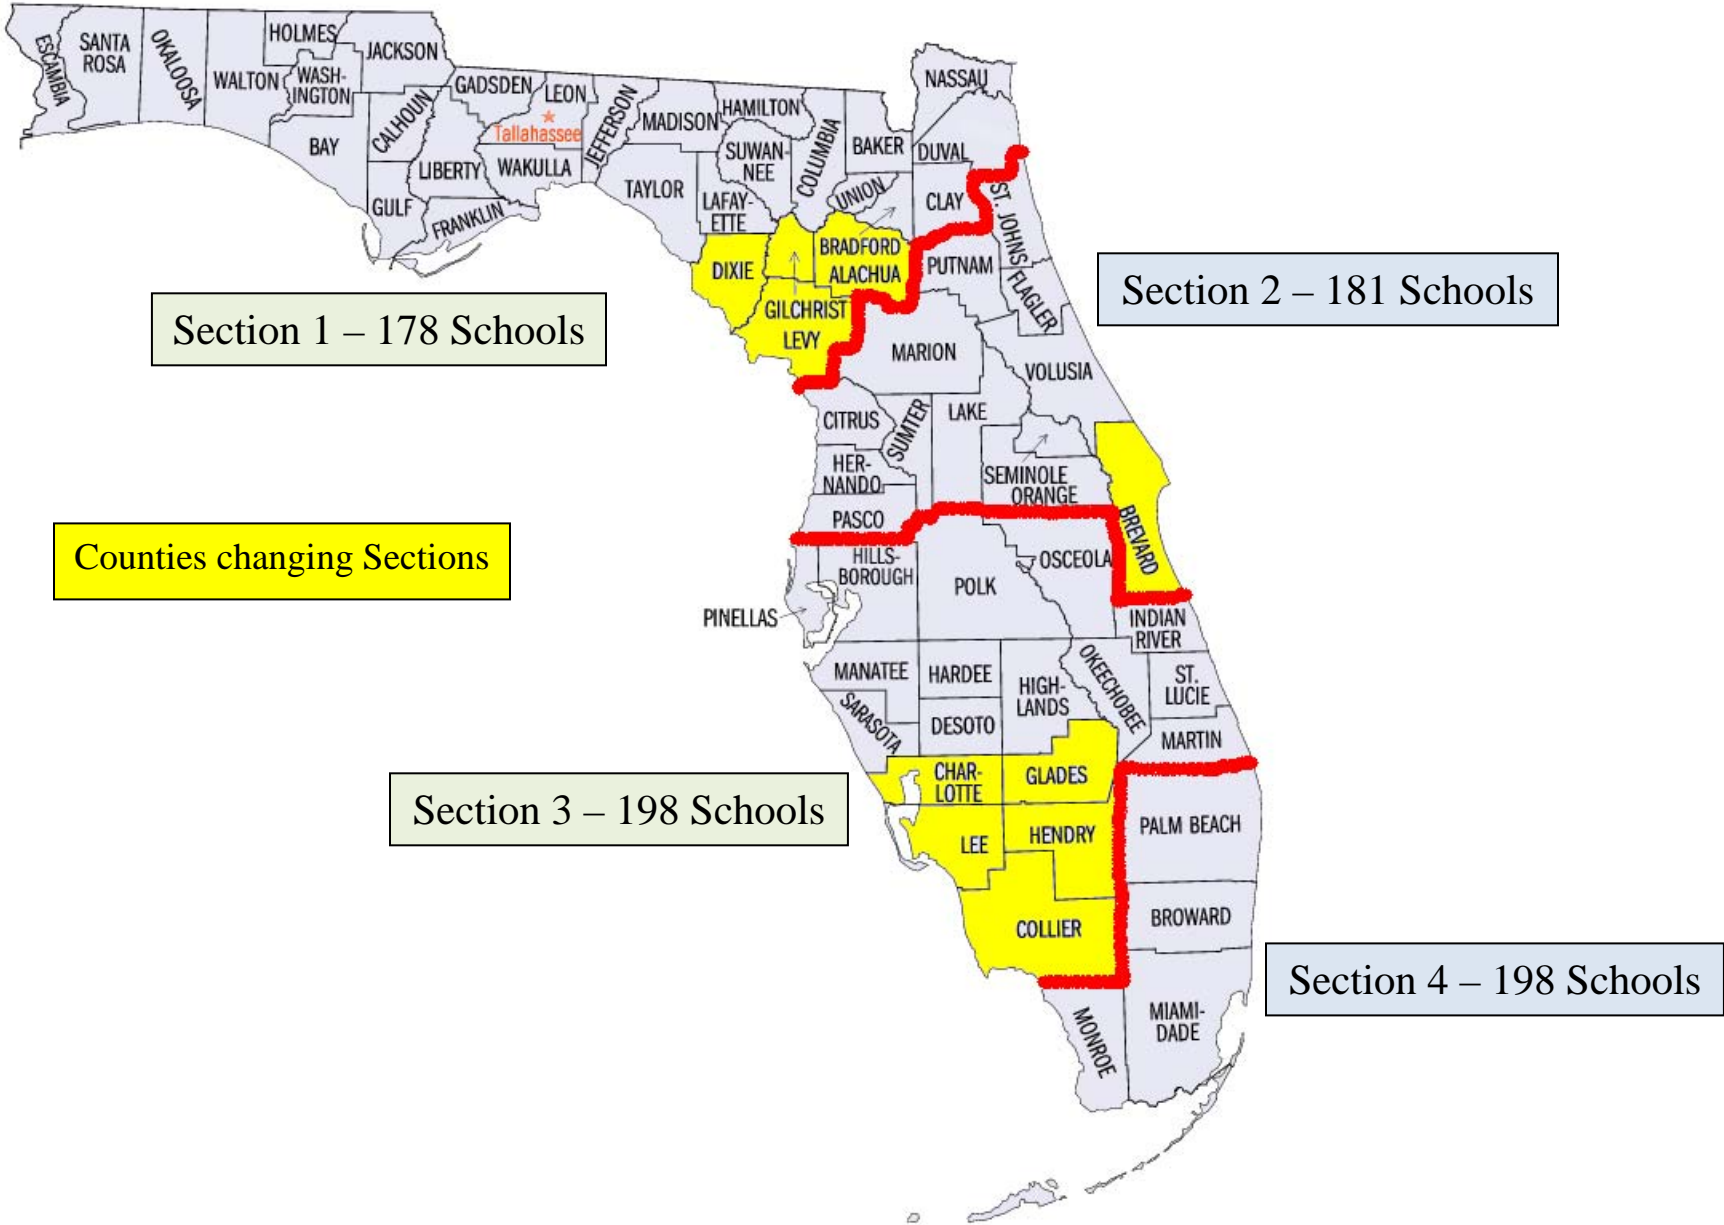

Proposed Re-Apportionment of Administrative Sections

Administrative Section Changes

- Dixie, Gilchrist, Levy and Alachua Counties move from Section 2 to Section 1
- Brevard County moves from Section 3 to Section 2
- Charlotte, Lee, Glades, Hendry and Collier Counties move from Section 4 to Section 3

Legislative Division Changes

- Gadsden County would move to Legislative Division 3
- Jefferson County would move to Legislative Division 4
- Columbia, Dixie, Gilchrist and Levy Counties would move to Legislative Division 5
- Alachua County would move to Legislative Division 6
- Brevard County would become Legislative Division 9
- Pinellas County North and Pinellas County South become Legislative Division 17
- Hillsborough County becomes Legislative Divisions 18 and 19 (schools equally divided)
- Manatee, Sarasota, Charlotte, Hardee and DeSoto Counties become Legislative Division 20
- Osceola, Okeechobee, Highlands, Glades and Hendry Counties become Legislative Division 22
- Lee and Collier Counties become Legislative Division 23
- Palm Beach County becomes Legislative Divisions 25 & 26 (schools equally divided)
- Broward County becomes Legislative Divisions 27 & 28 (schools equally divided)
- Miami-Dade and Monroe Counties become Legislative Divisions 29 through 32 (schools equally divided)